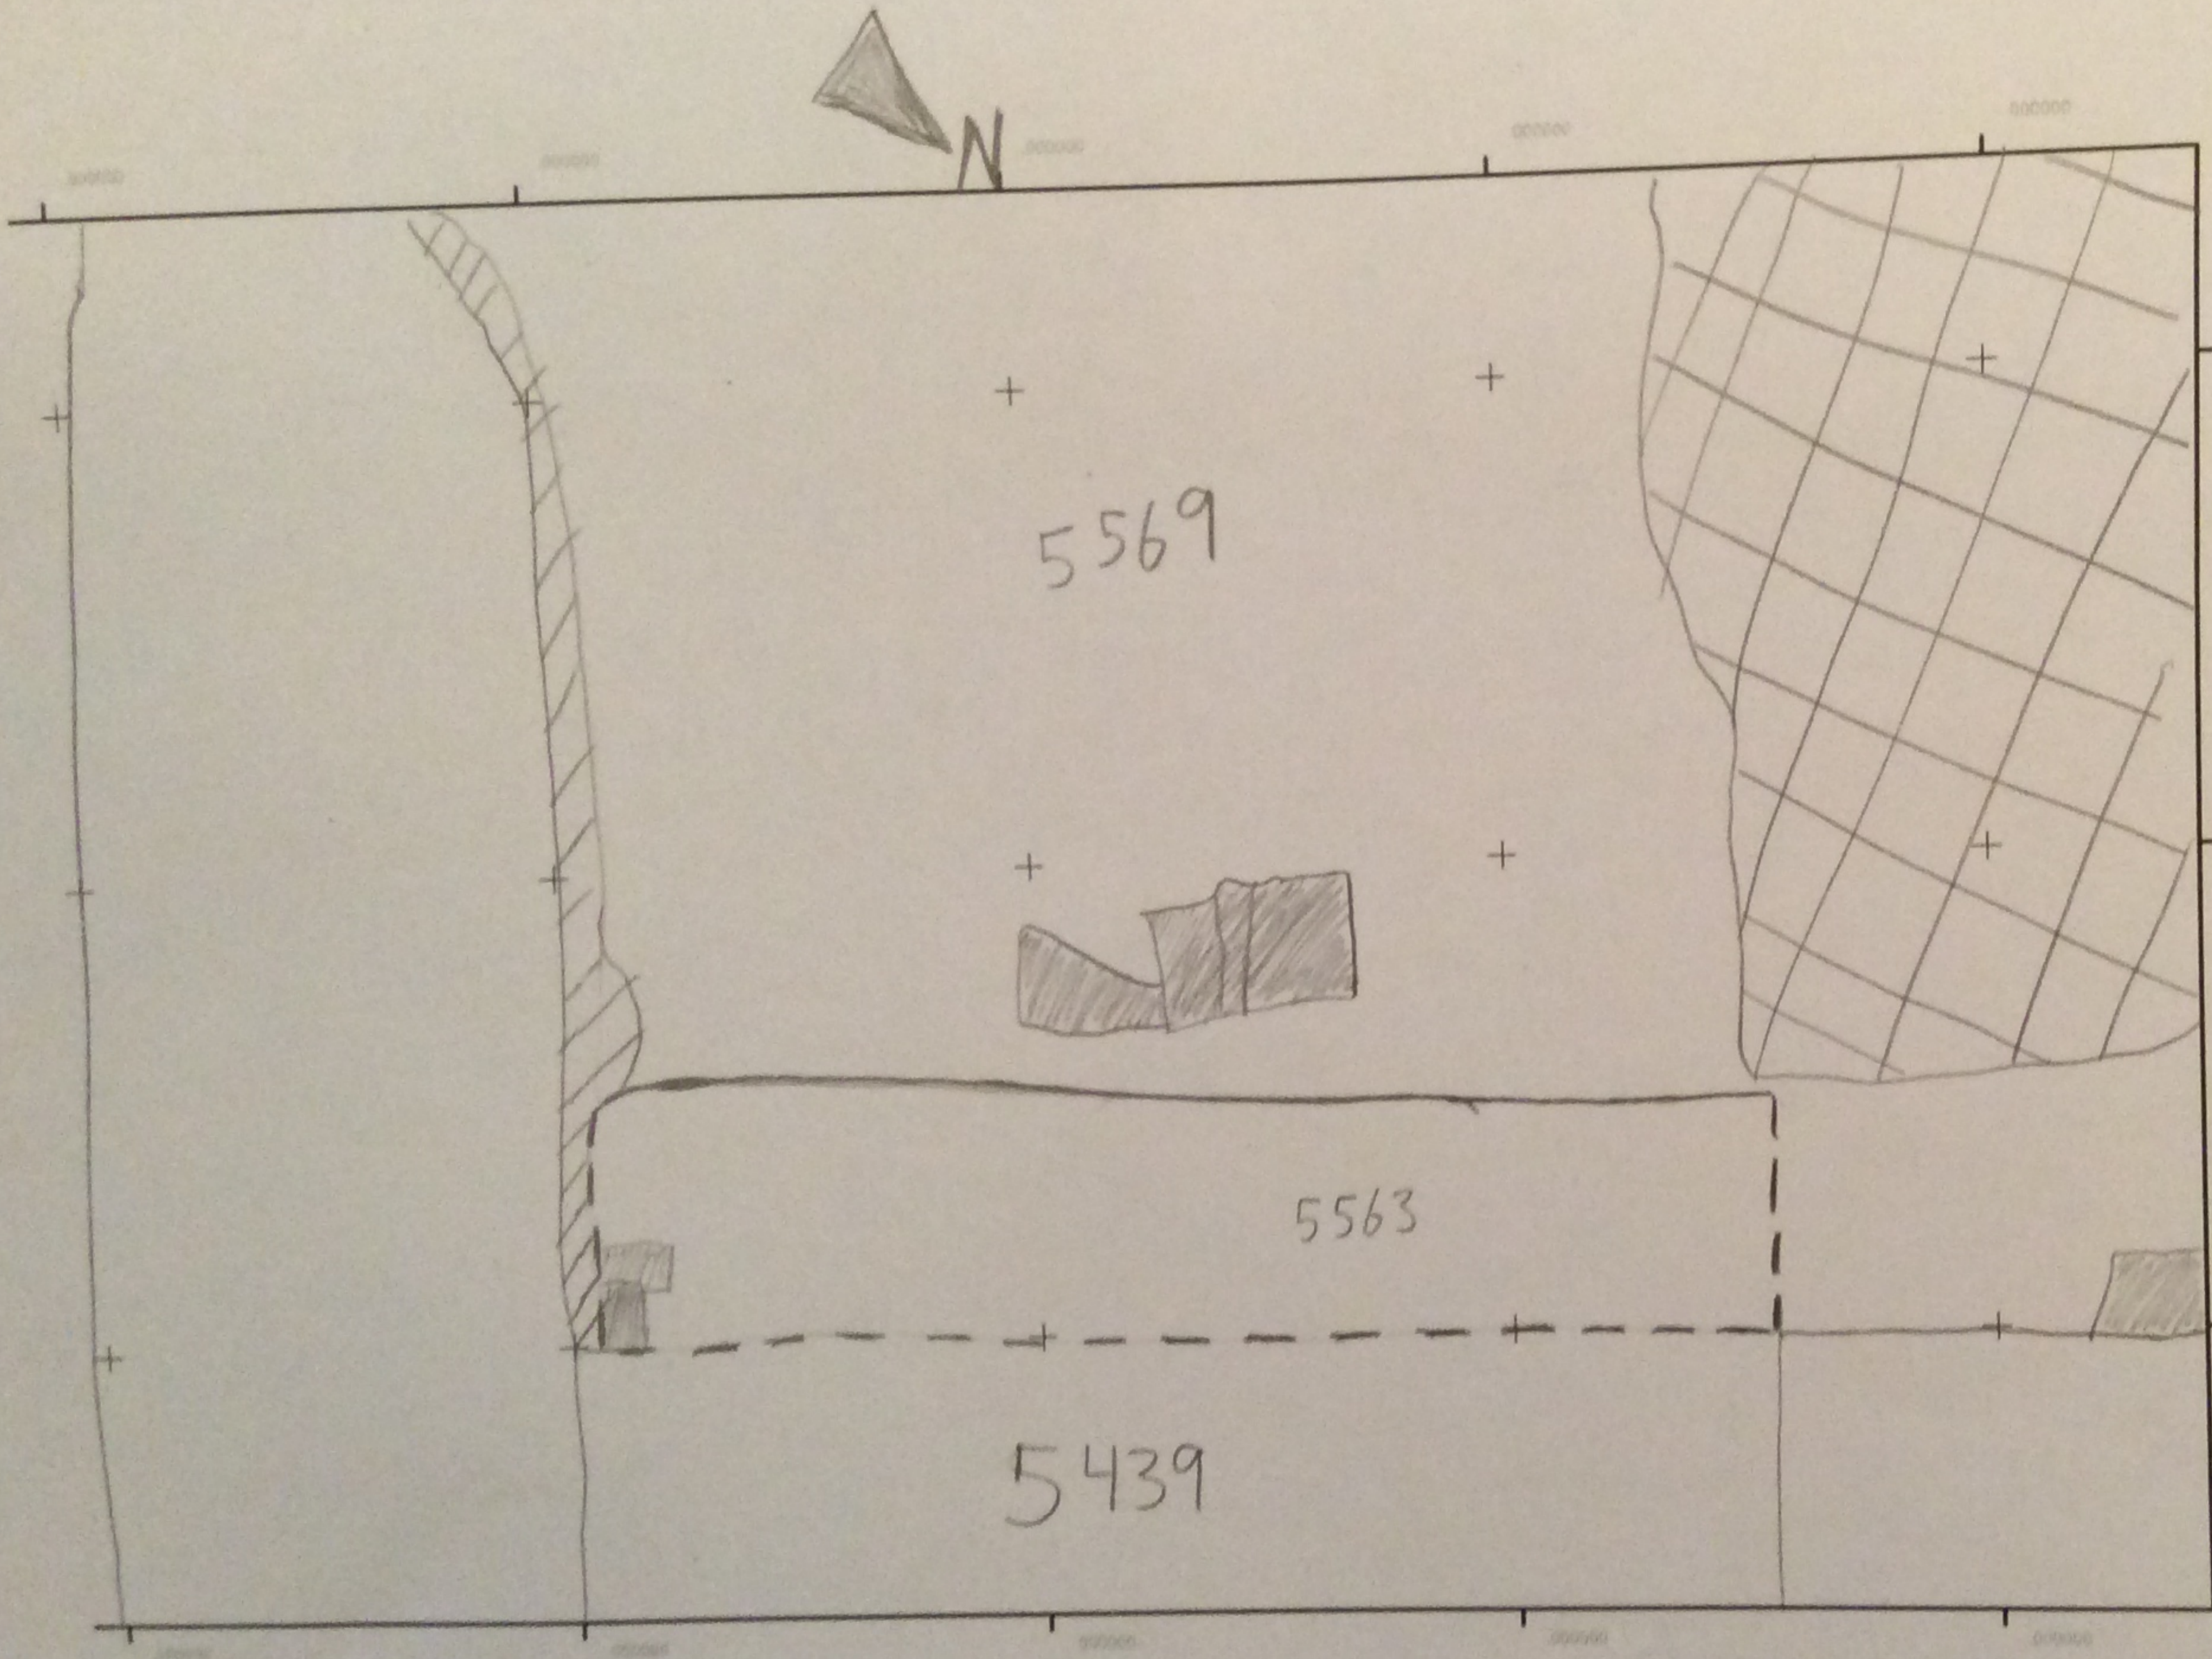

Gabii Project 2014

SU(s) # 5563 Area F

Your Name Alexandra Crola Date 7/31/14

 = modern concrete  = stone
 = ancient concrete