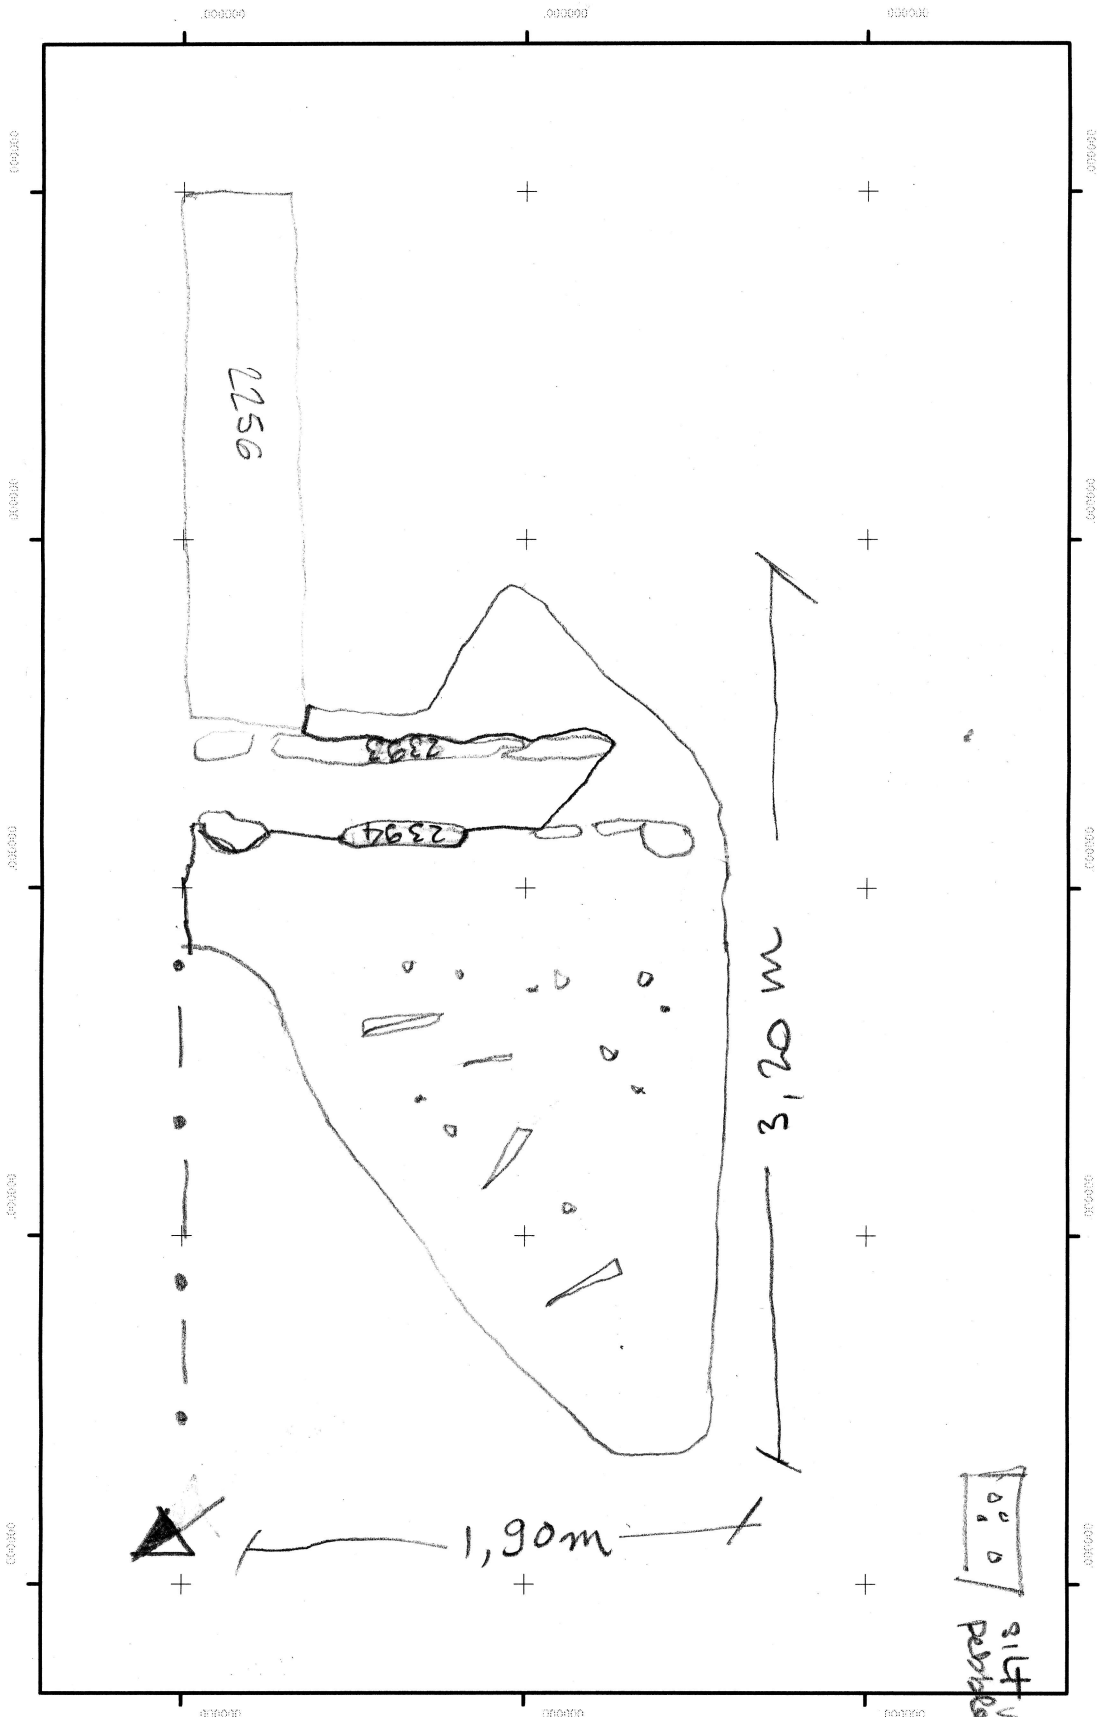

Gabii Project 2015

SU(s) # 2426

Area C

Your Name Martha Cassidy

Date July 17, 2015

all within perimeter of the to