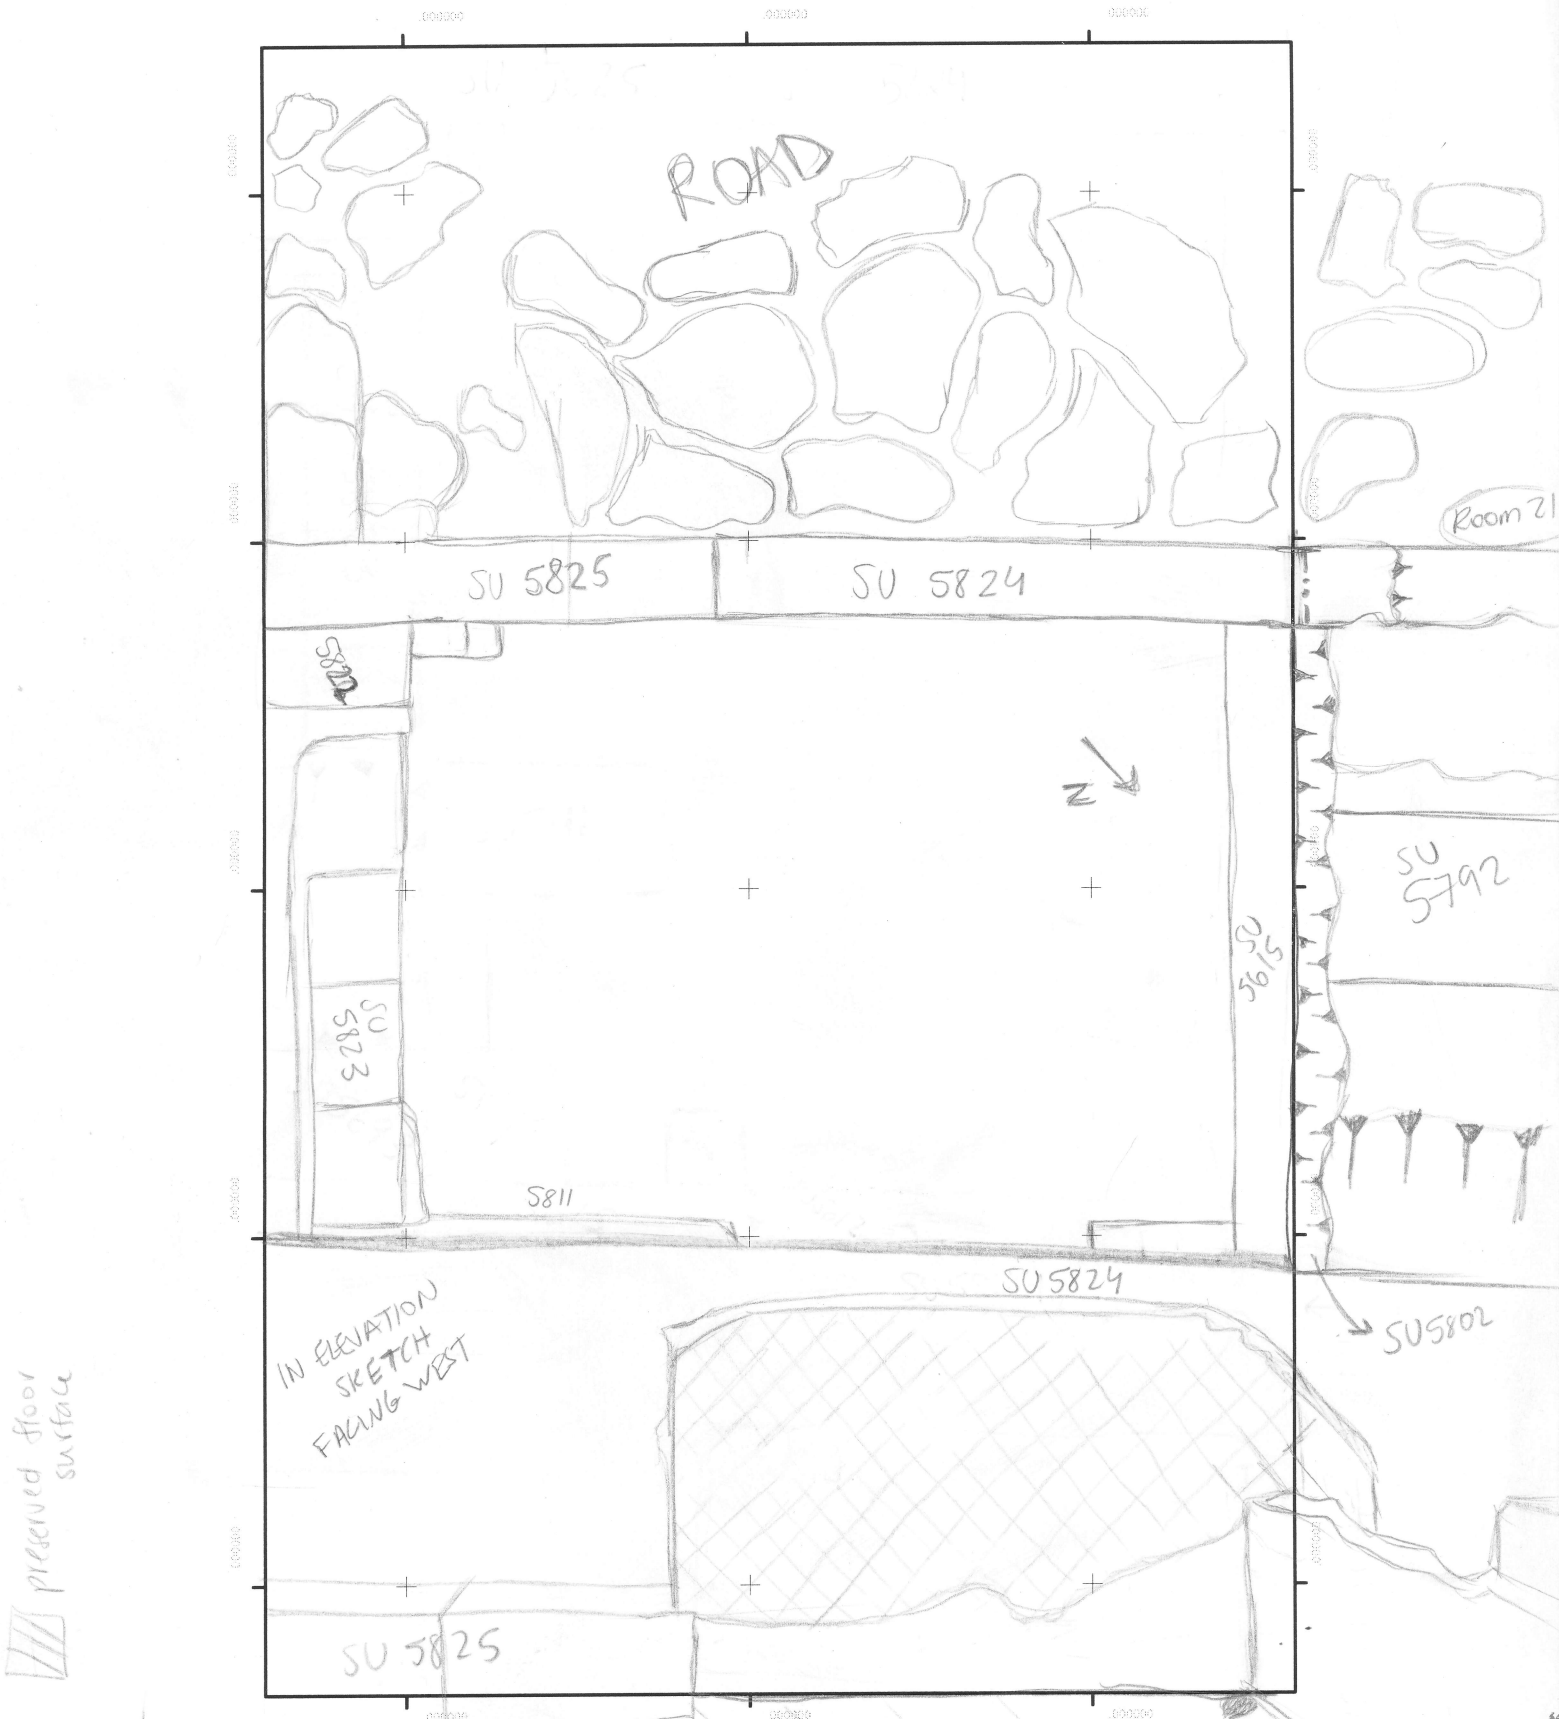

Gabii Project 2015

SU(s) # 5824, 5825 Area F

Your Name Luiza Silva Date 7/16/15

preserved floor surface

5826