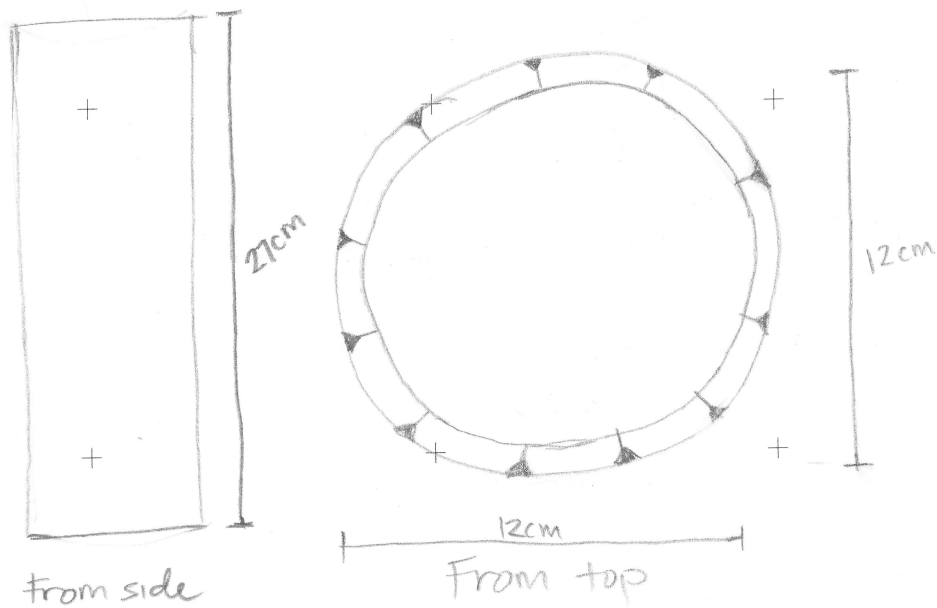

Gabii Project 2015

SU(s) # 2450 Area C

Your Name Isadora Venturelli Date 23 July 2015

27cm