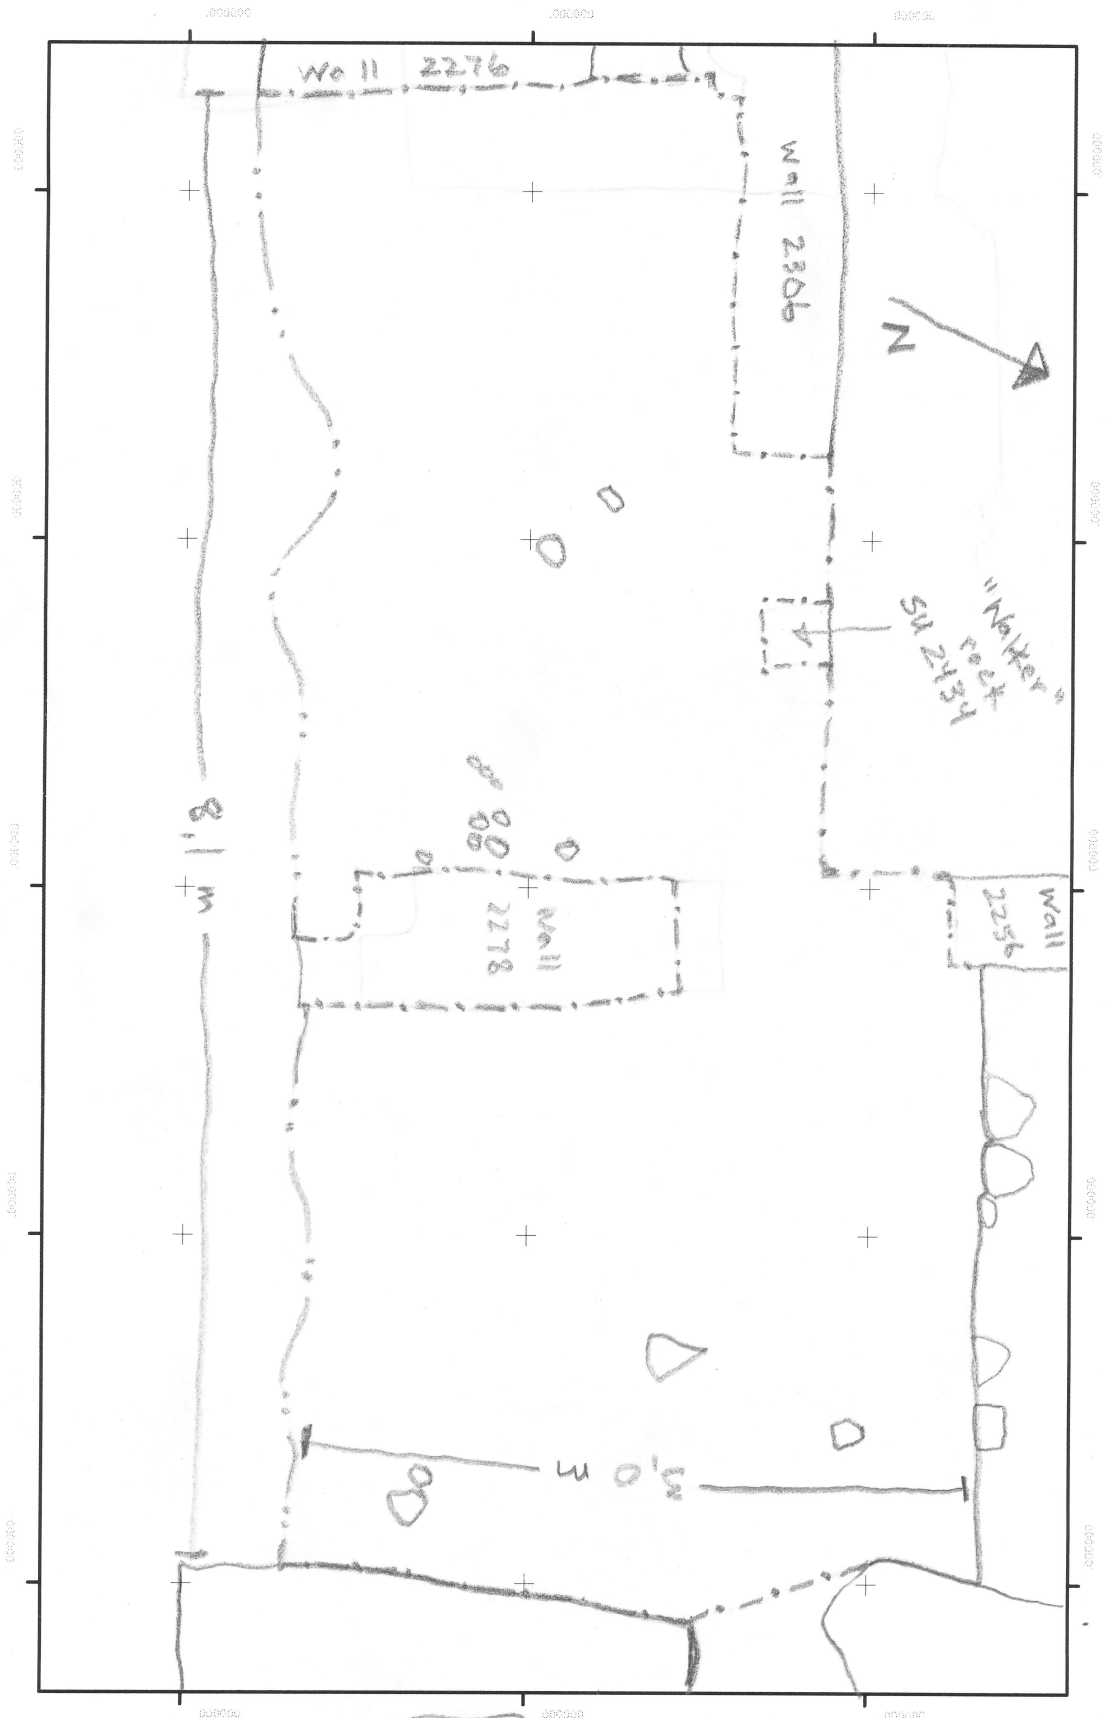

# Gabii Project 2014

SU(s) # 2476 Area C

Your Name MOCH Date 29/07/15

rock inclusions