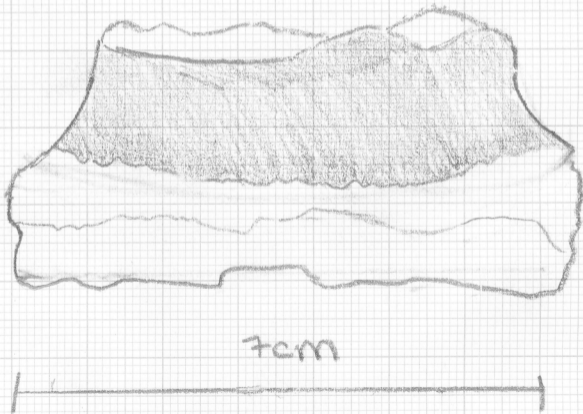

GPR10 AREA A

SU 398

IMPOSTO ROSSO

LOOKING STAND FRAGMENT

 white
discoloration
from fire