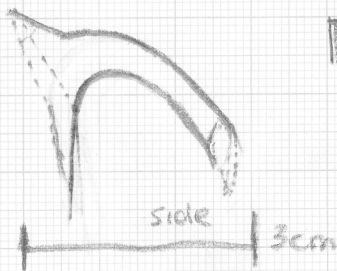

SARAH NORVELL
GRIPID ALCAA
SU 461
BUCCHERO
HANDLE

top
back

top front

side

3cm

underside

 burnished decoration

lid profile
w/ handle