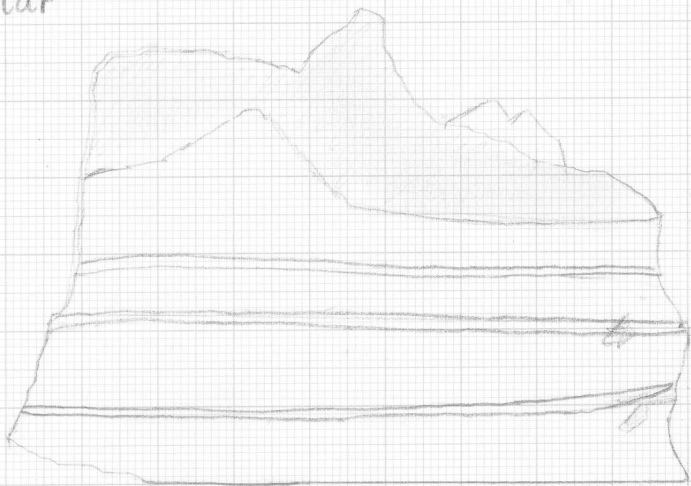

Emily Lime
GPR12 SU-3116
 $\Delta 645$
terracotta altar

↑
5.7
↓

↑
4 cm
↓

← 9 cm →