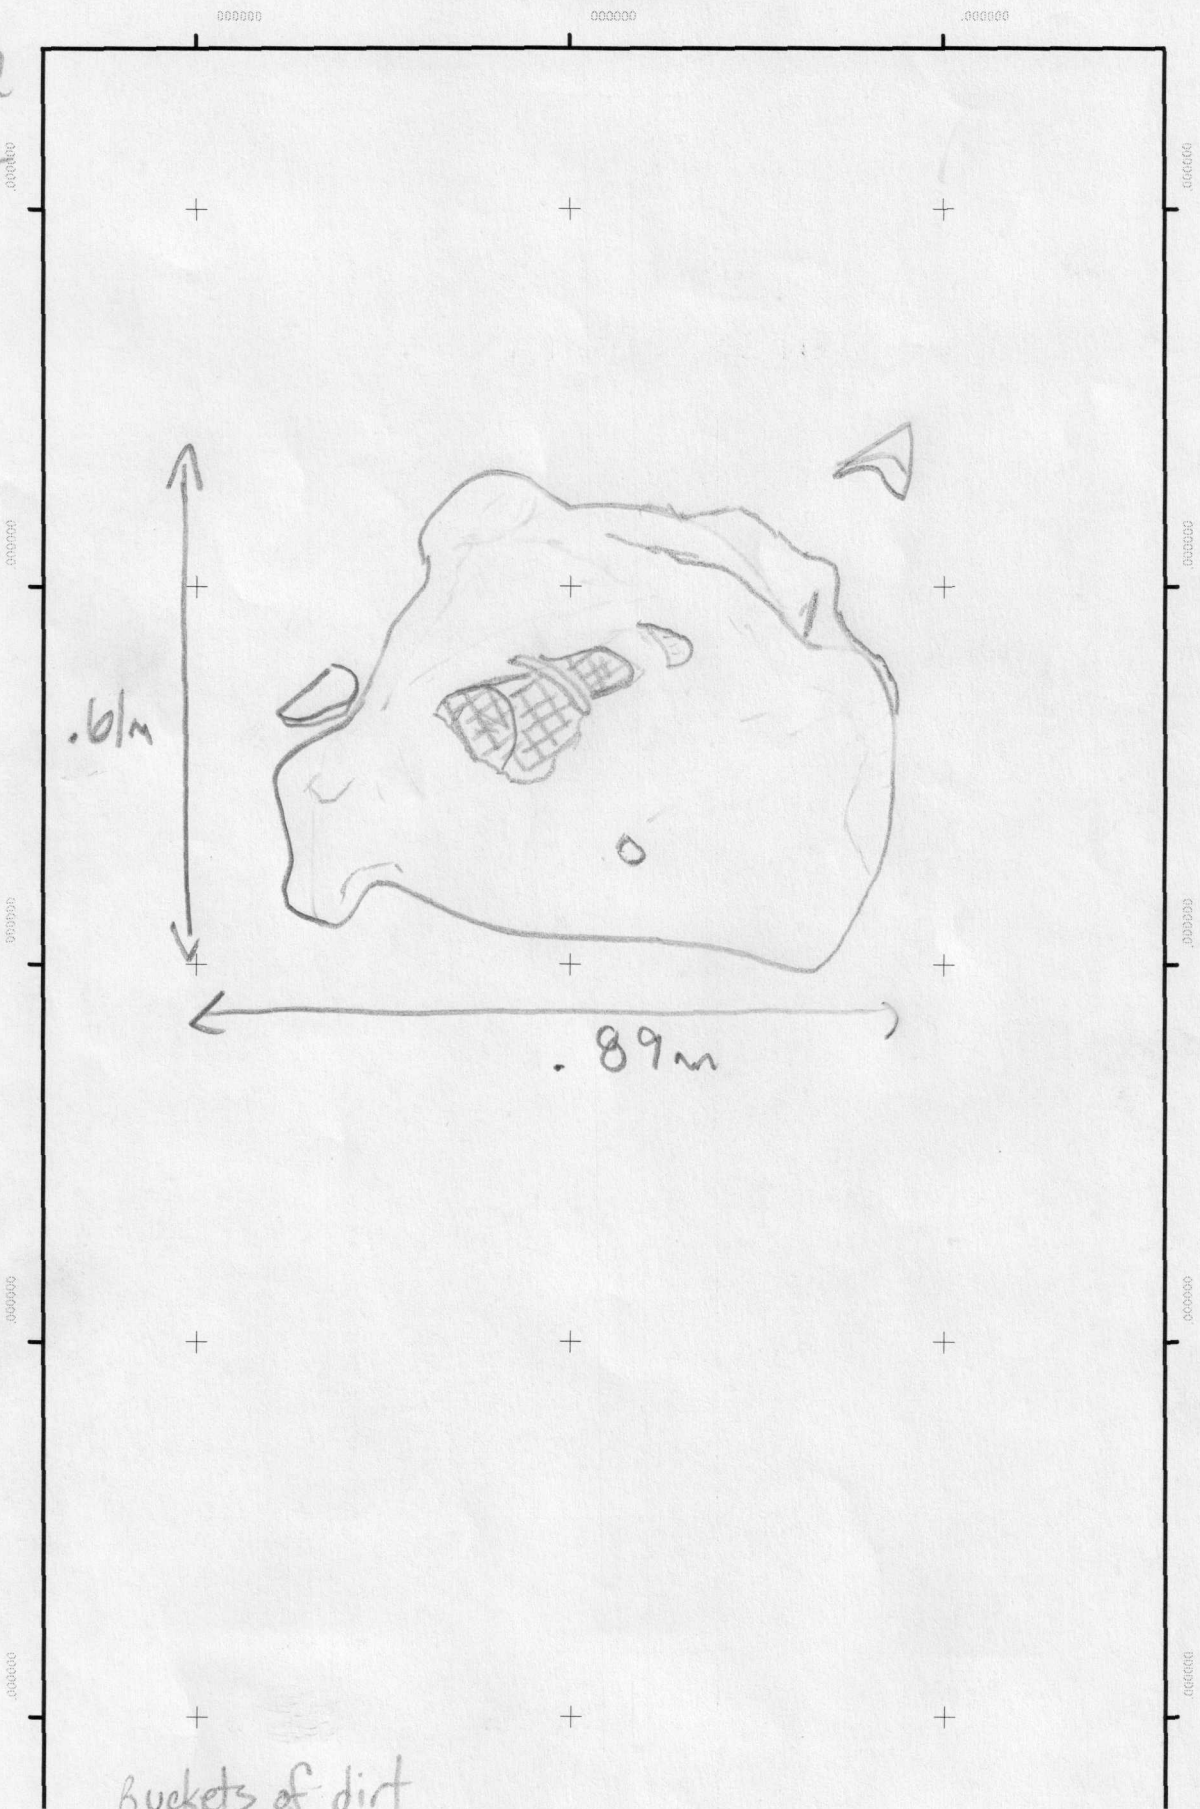

Gavin Project 2016

SU(s) # 2562 Area C

Your Name Matt Harden Date 7/7/2016

Legend

 Pot

Buckets of dirt

||||