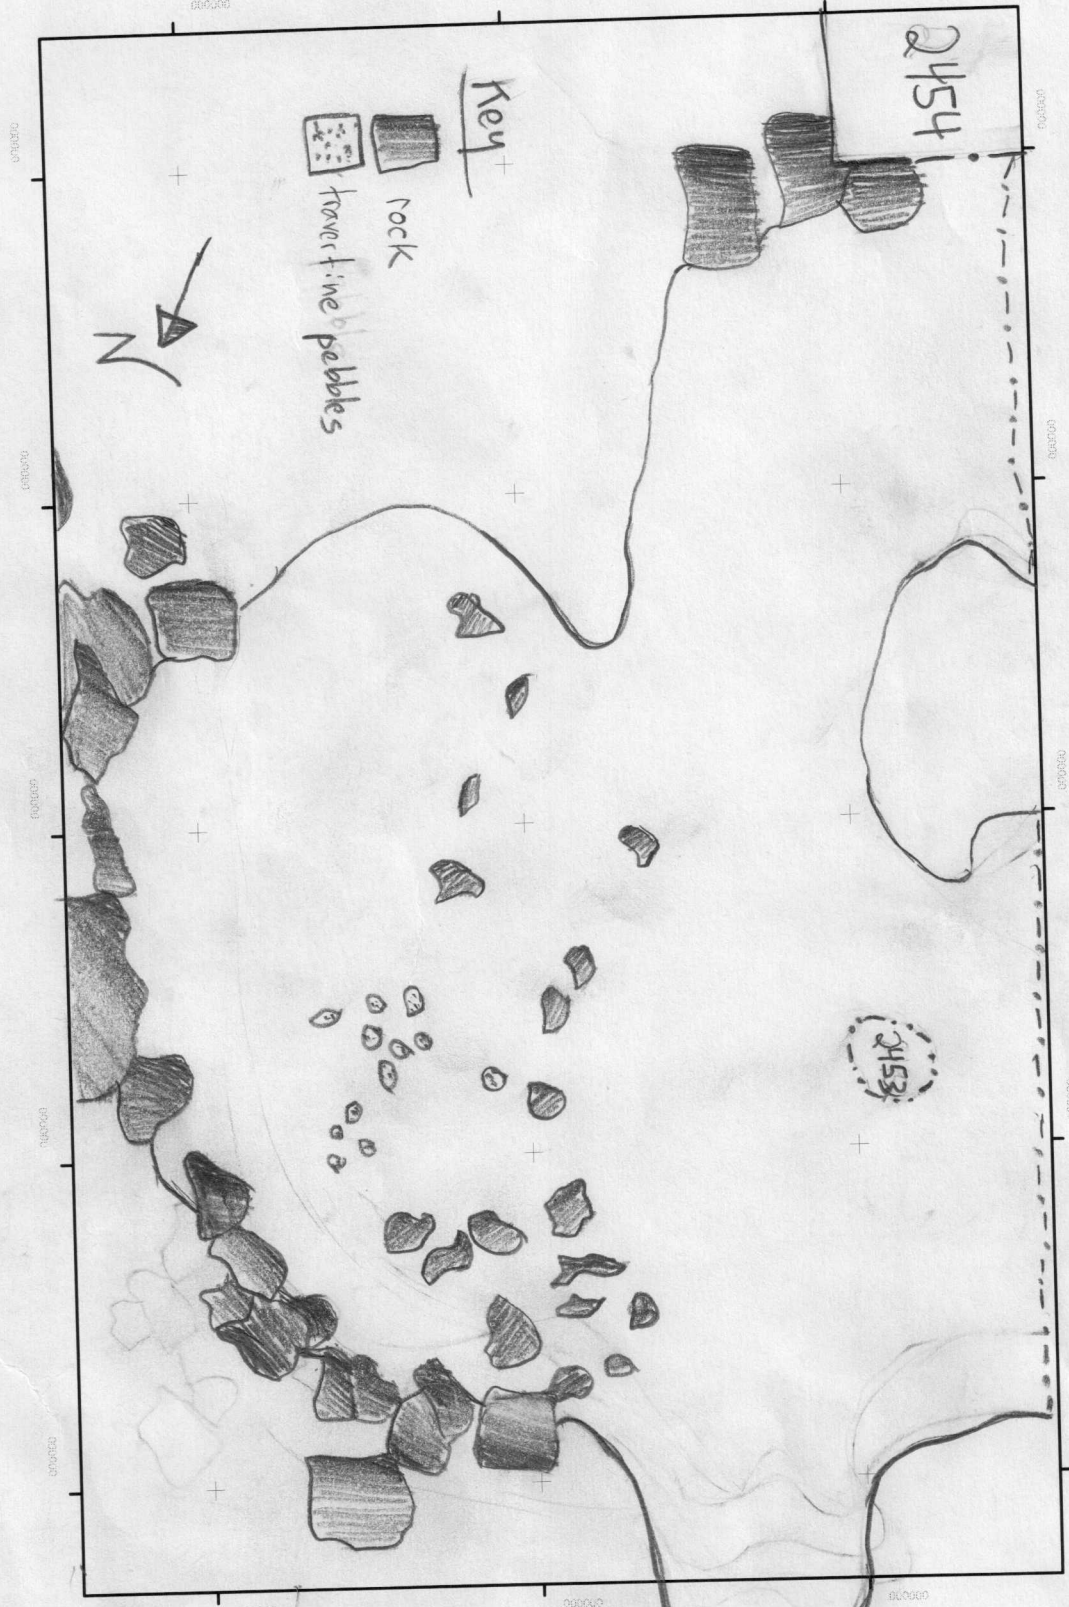

# Gabii Project 2016

SU(s) # 2575 Area C

Your Name Emily Sharp Date July 8th, 2016

4.80m

2.00