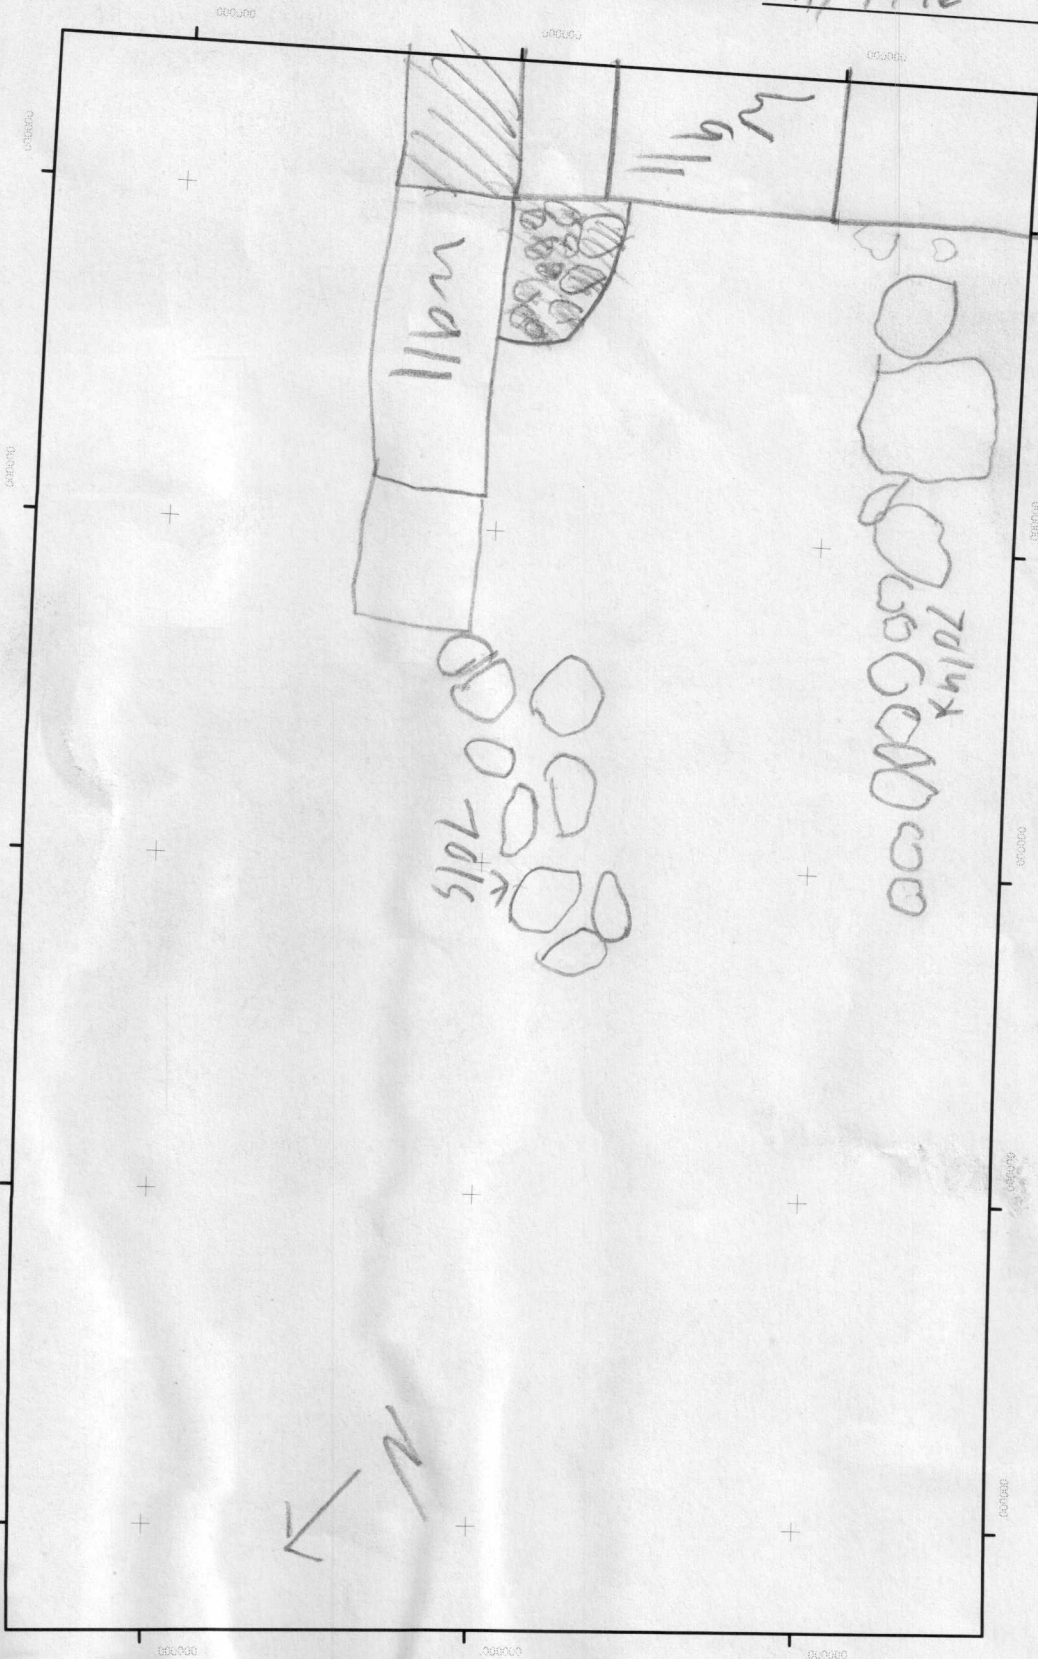

Gabii Project 2016

SU(s) # 7033

Area H

Your Name Kevin Weiner

Date 11/7/16

Stone walls
 Distances
 Distances
 1/16 not a field, it's a composite