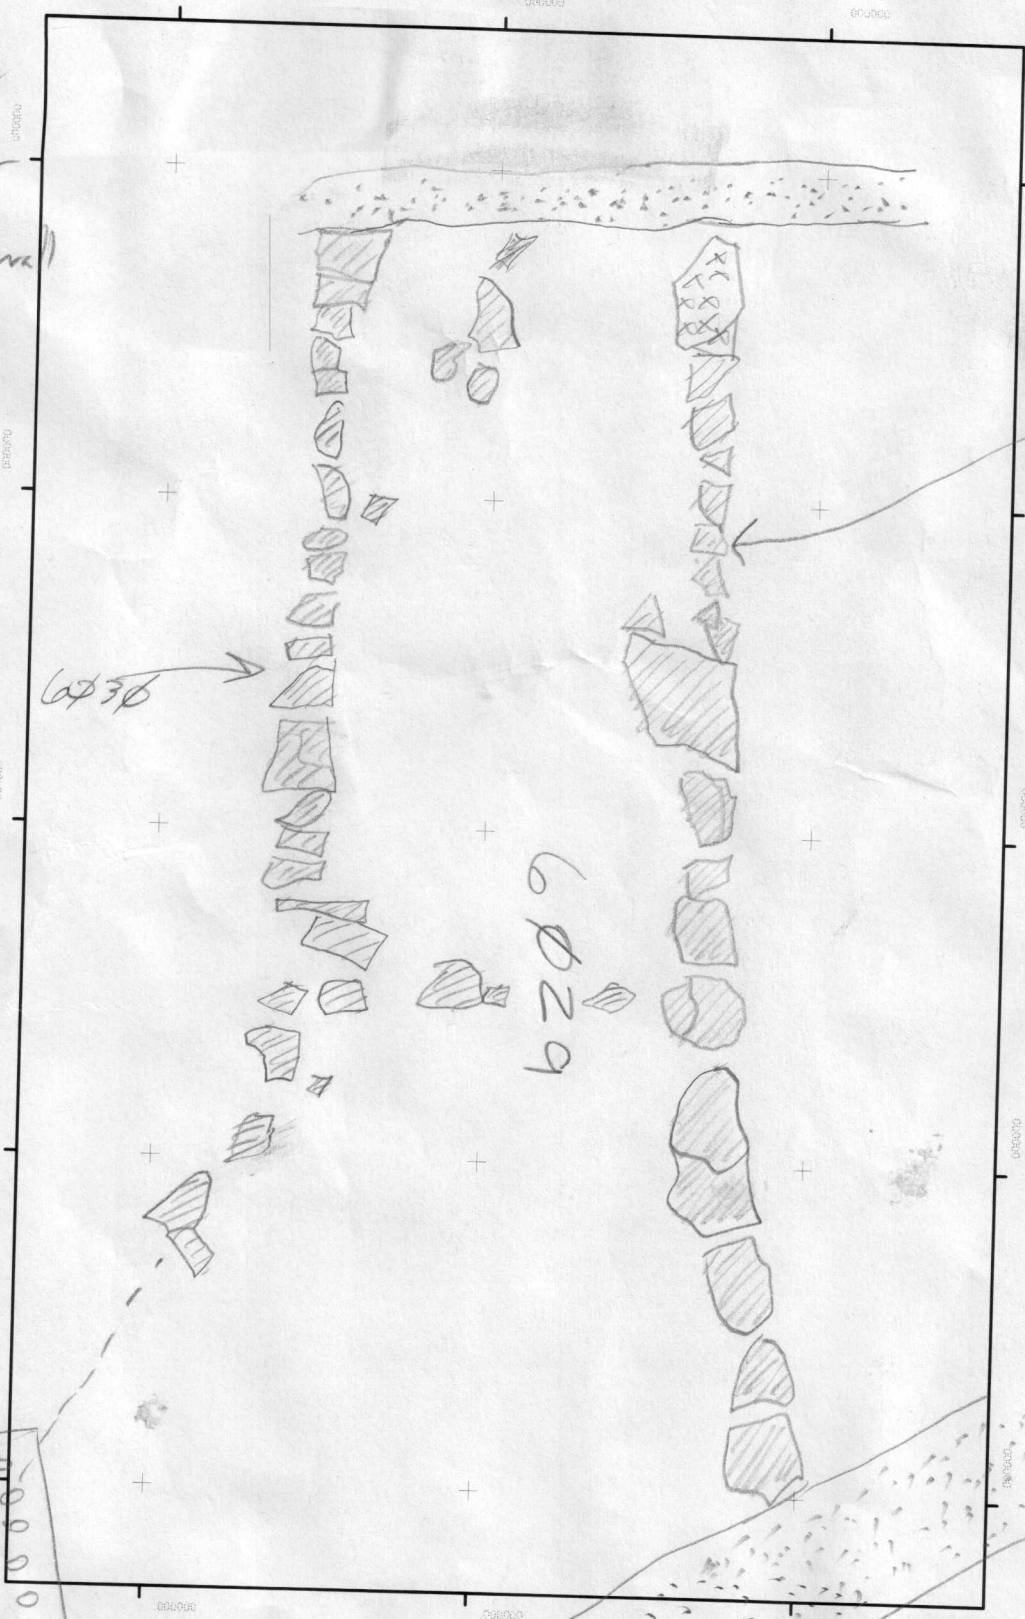

Gabii Project 2016

SU(s) # 6029 Area G

Your Name Nick Dell Isola Date 18-7-16

-  - rock
-  - marble
-  - ashlar
-  - mortar wall

7068
THICK SILT
DEPOSIT BEHIND
SURFACE 7029

6030 →

6028

6029