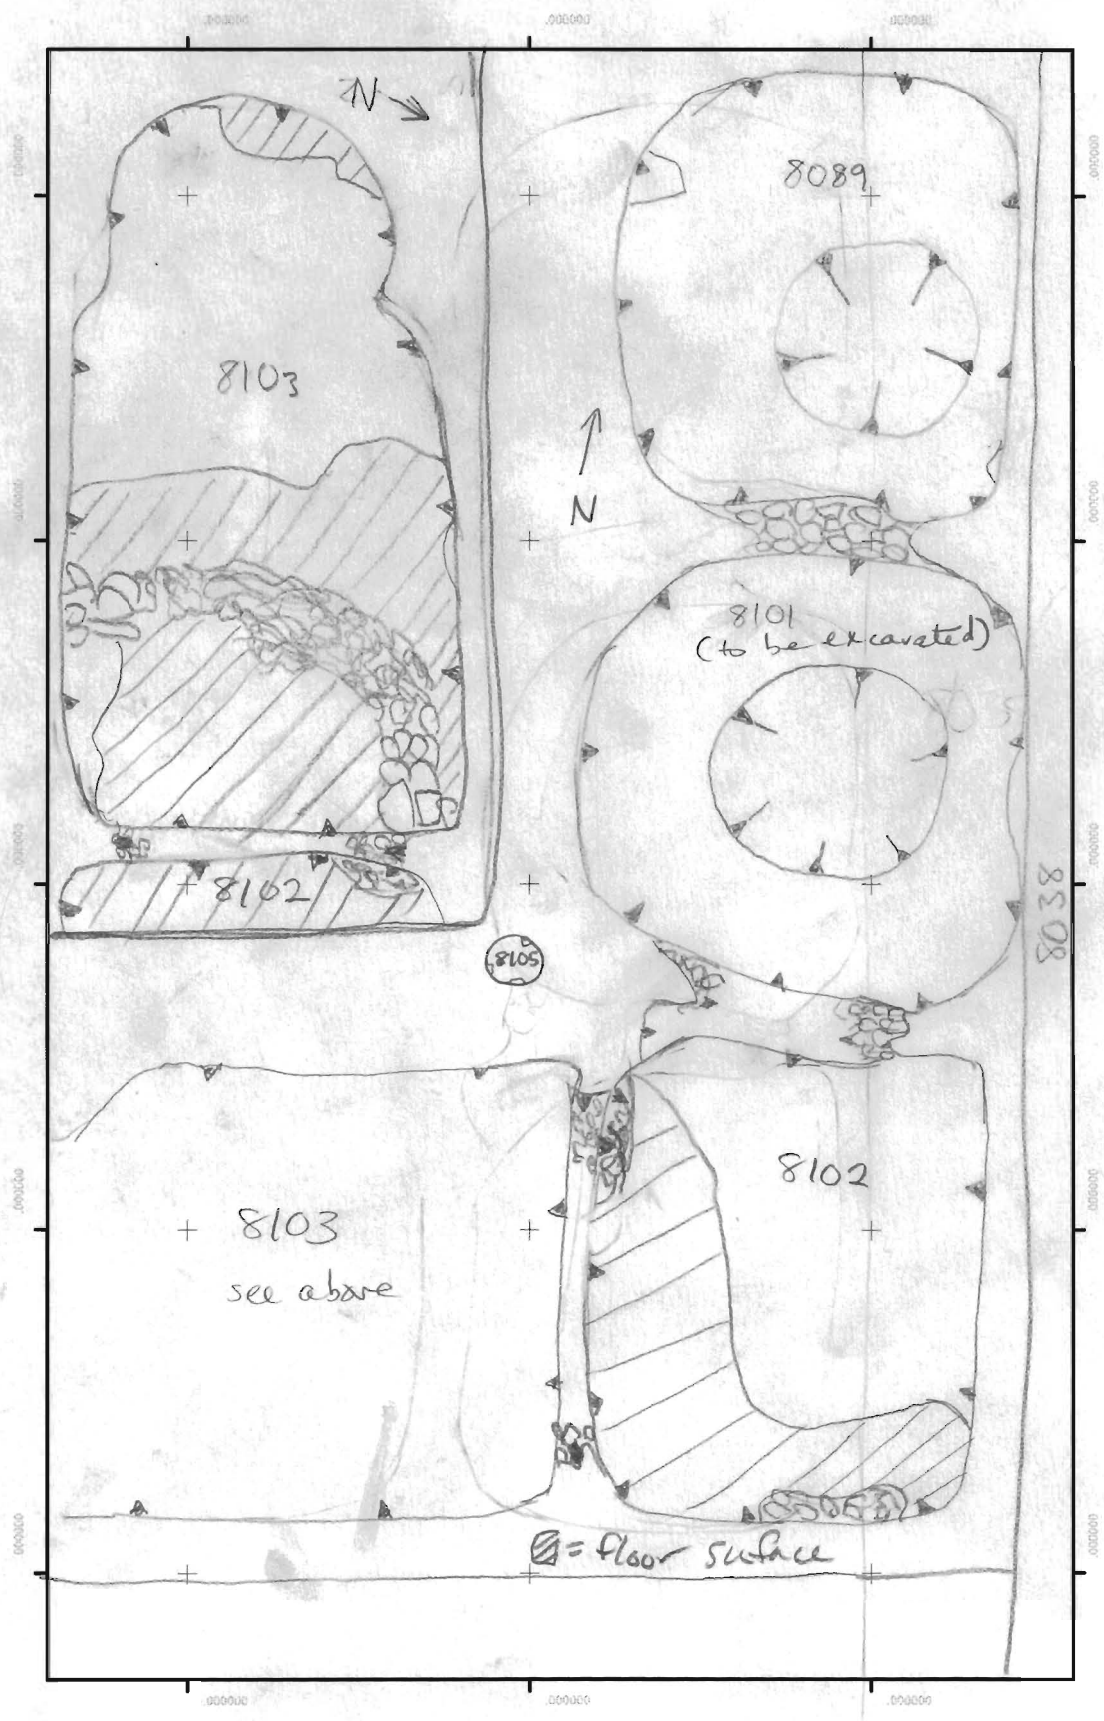

Gabii Project 2016

SU(s) # 8089, 8101, 8102, 8103 ⁸¹⁰⁵ Area I

Your Name Darcy Tuttle Date 7/26/16

APQS main 1910s

1910s

1910s

The image shows a large, faint rectangular area that appears to be a grid or table structure. The lines are very light and difficult to discern, but they form a series of vertical and horizontal lines that create a grid pattern. This grid is likely a ledger or a table with multiple columns and rows, typical of a financial or administrative record. The text within this grid is illegible due to the low contrast and fading.