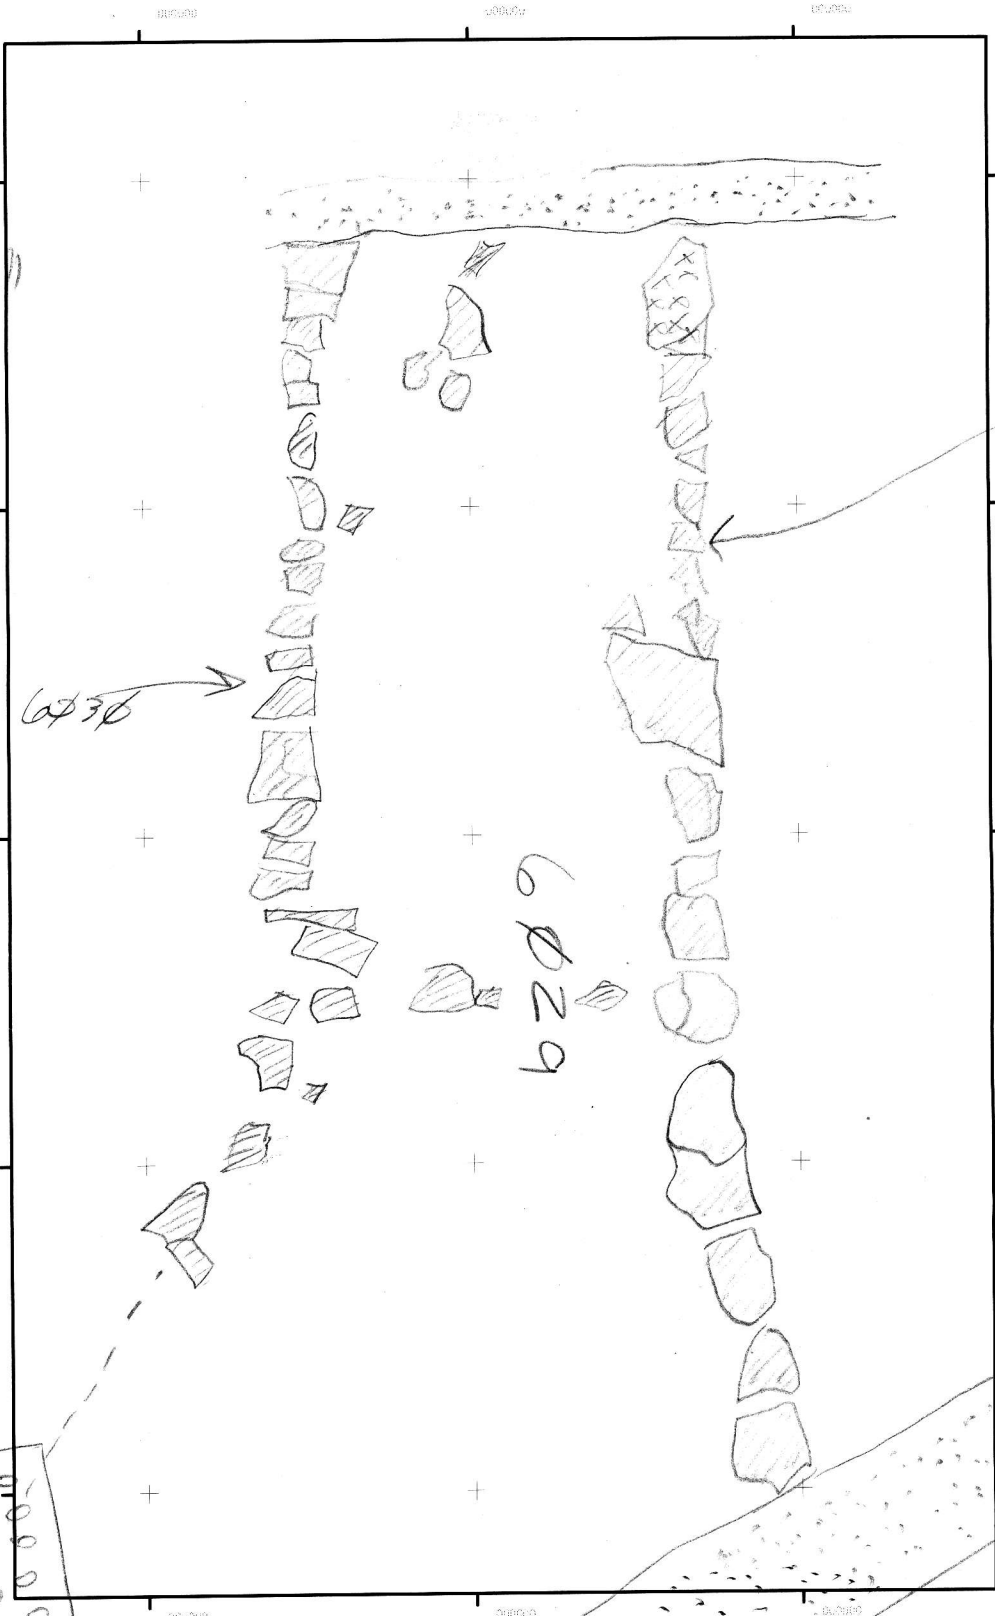

Gabii Project 2016

SU(s) # 6029 Area G

Your Name Nick Dell Isola Date 18-7-16

-  - rock
-  - marble
-  - ashlar
-  - mortar wall

7068
TAUCK SILTY
DEPOS. BENEFICIAL
SURFACE TOZQ