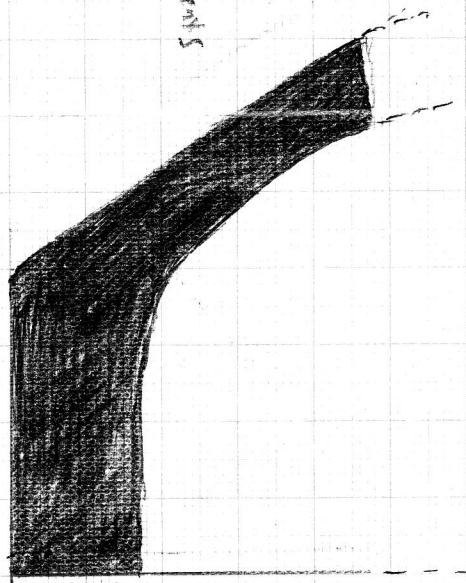

GPR 17  
 Area C  
 SU 2431  
 Amy Welch  
 11% preserved  
 8 cm diameter rim

France Paris  
 Badoni shell in Italia  
 Ceramide  
 Plate LXVI, 3  
 end 8th - early 9th century  
 Kofyle  
 2000  
 2200 BC

incised decoration  
 under handle of  
 two joining fragments  
 (not to scale)

incised decoration  
 with red paint

GPR 17  
 Area C  
 SU 2431  
 8 cm base