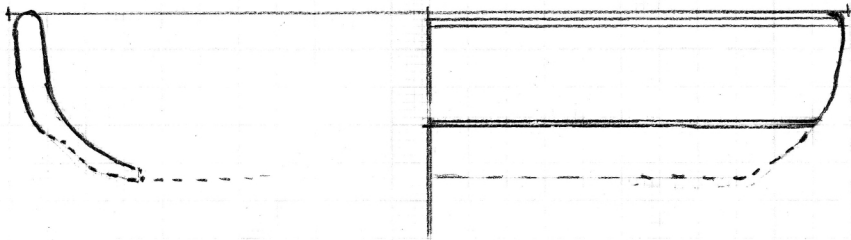

GPR 10

Area A

SU 390

black glass rim

11cm interior

7.5%

Brittany Proffitt

Morel 1981, Plate 47 Type 2321 cl; p. 164

- approximately 70-30 BCE
- "cup with no neck"

Spot Date: 4410