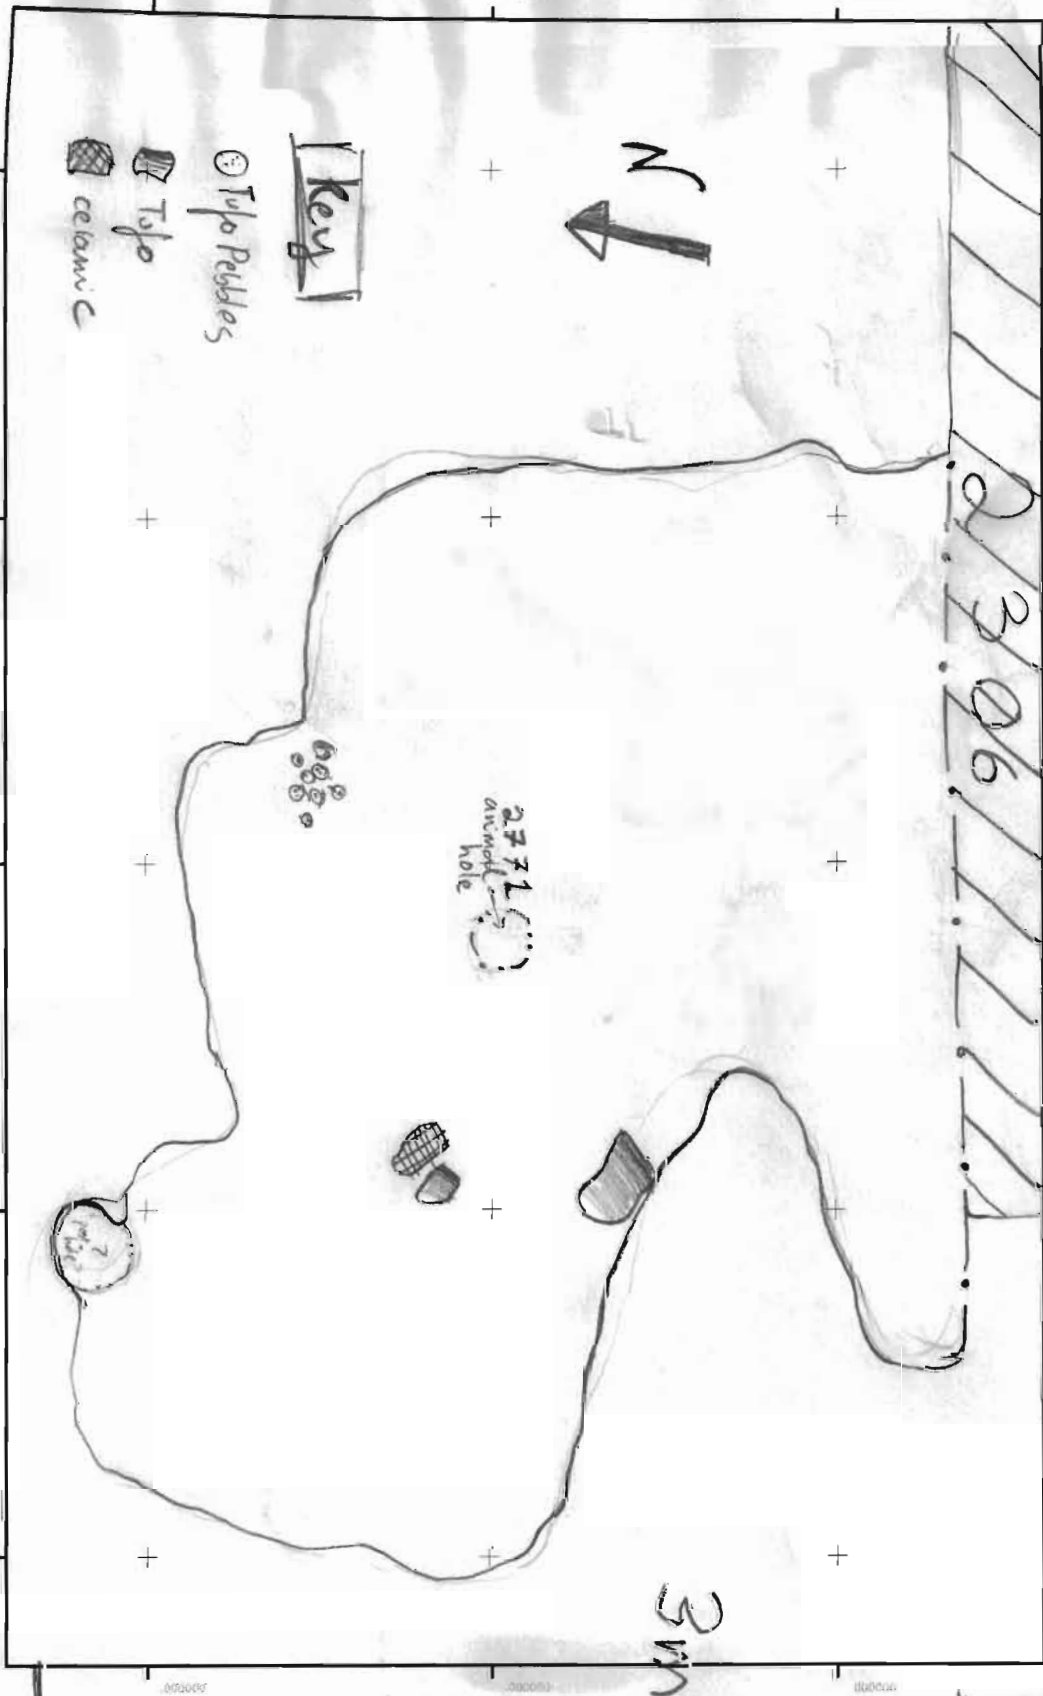

Your Name Emily Samps

Area C

Date July 14th, 2017

2.76m

3m

2/3/06