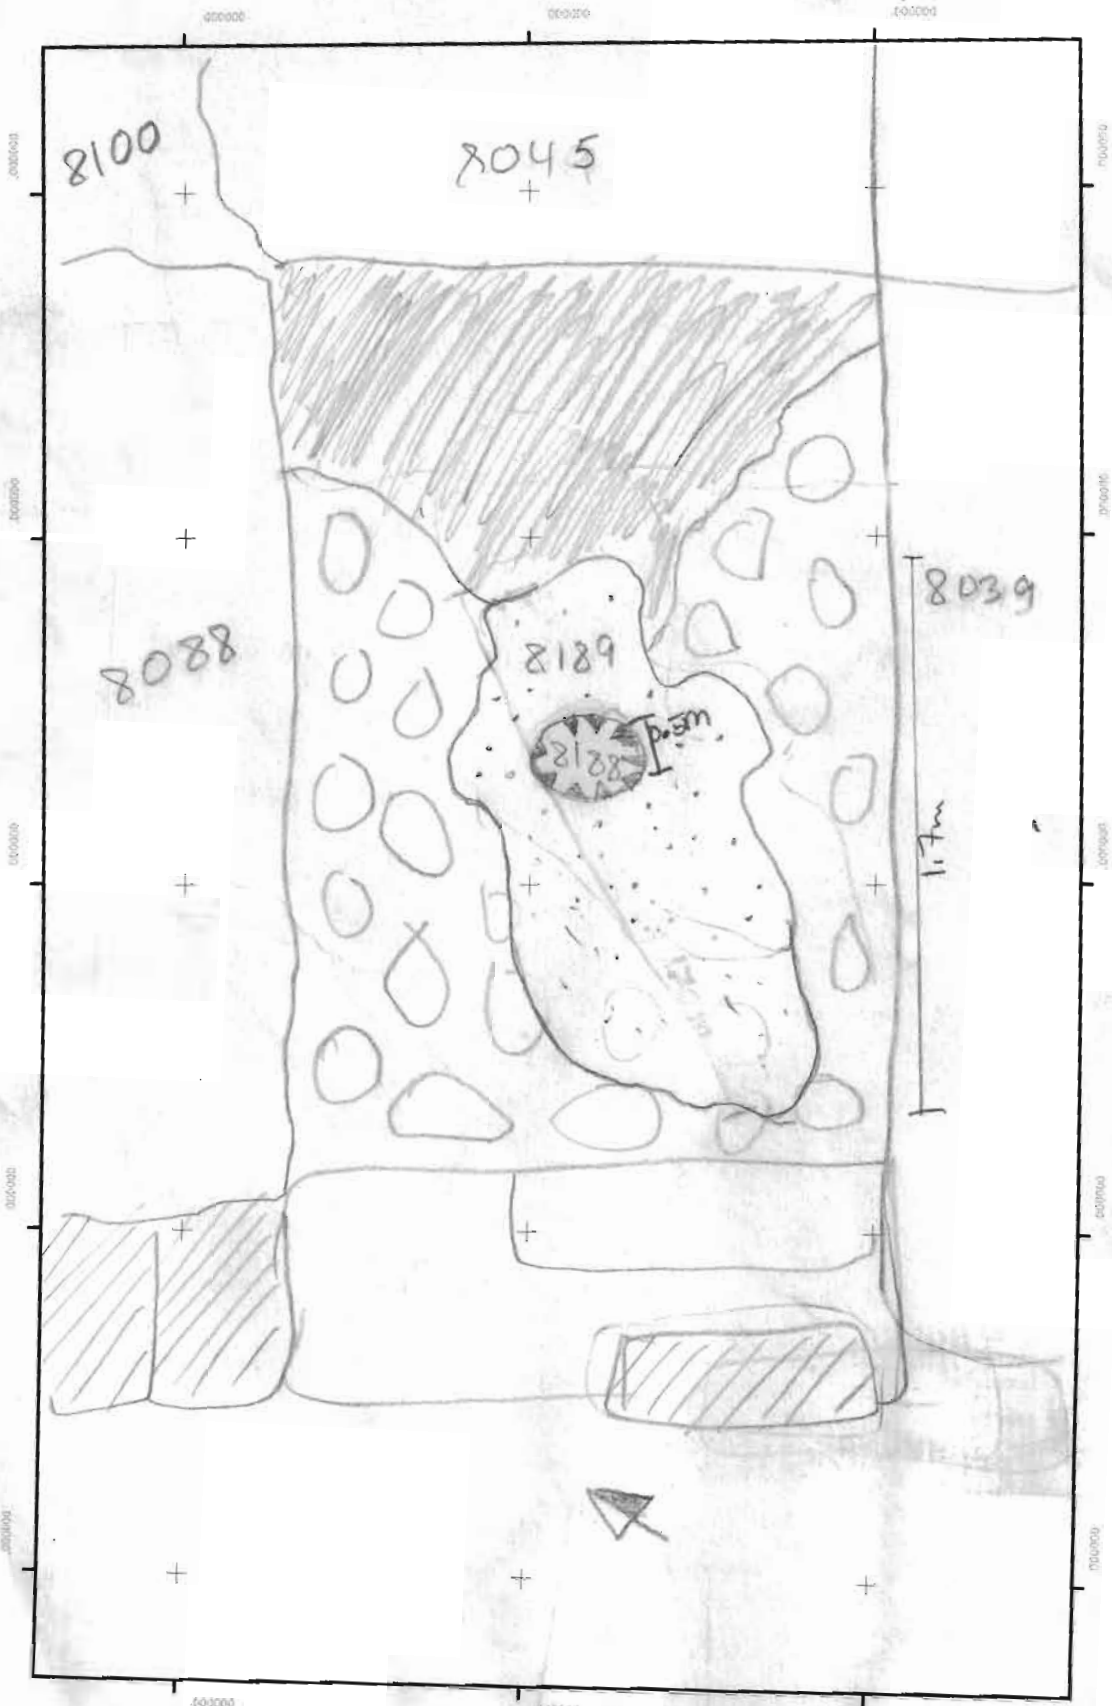

# Gabii Project 2017

SU(s) # 8189, 8188 Area I

Your Name Janie Merrick Date 10 July 10/7/17

KEY

 = rock	 = floor
 = plaster	 = rubble