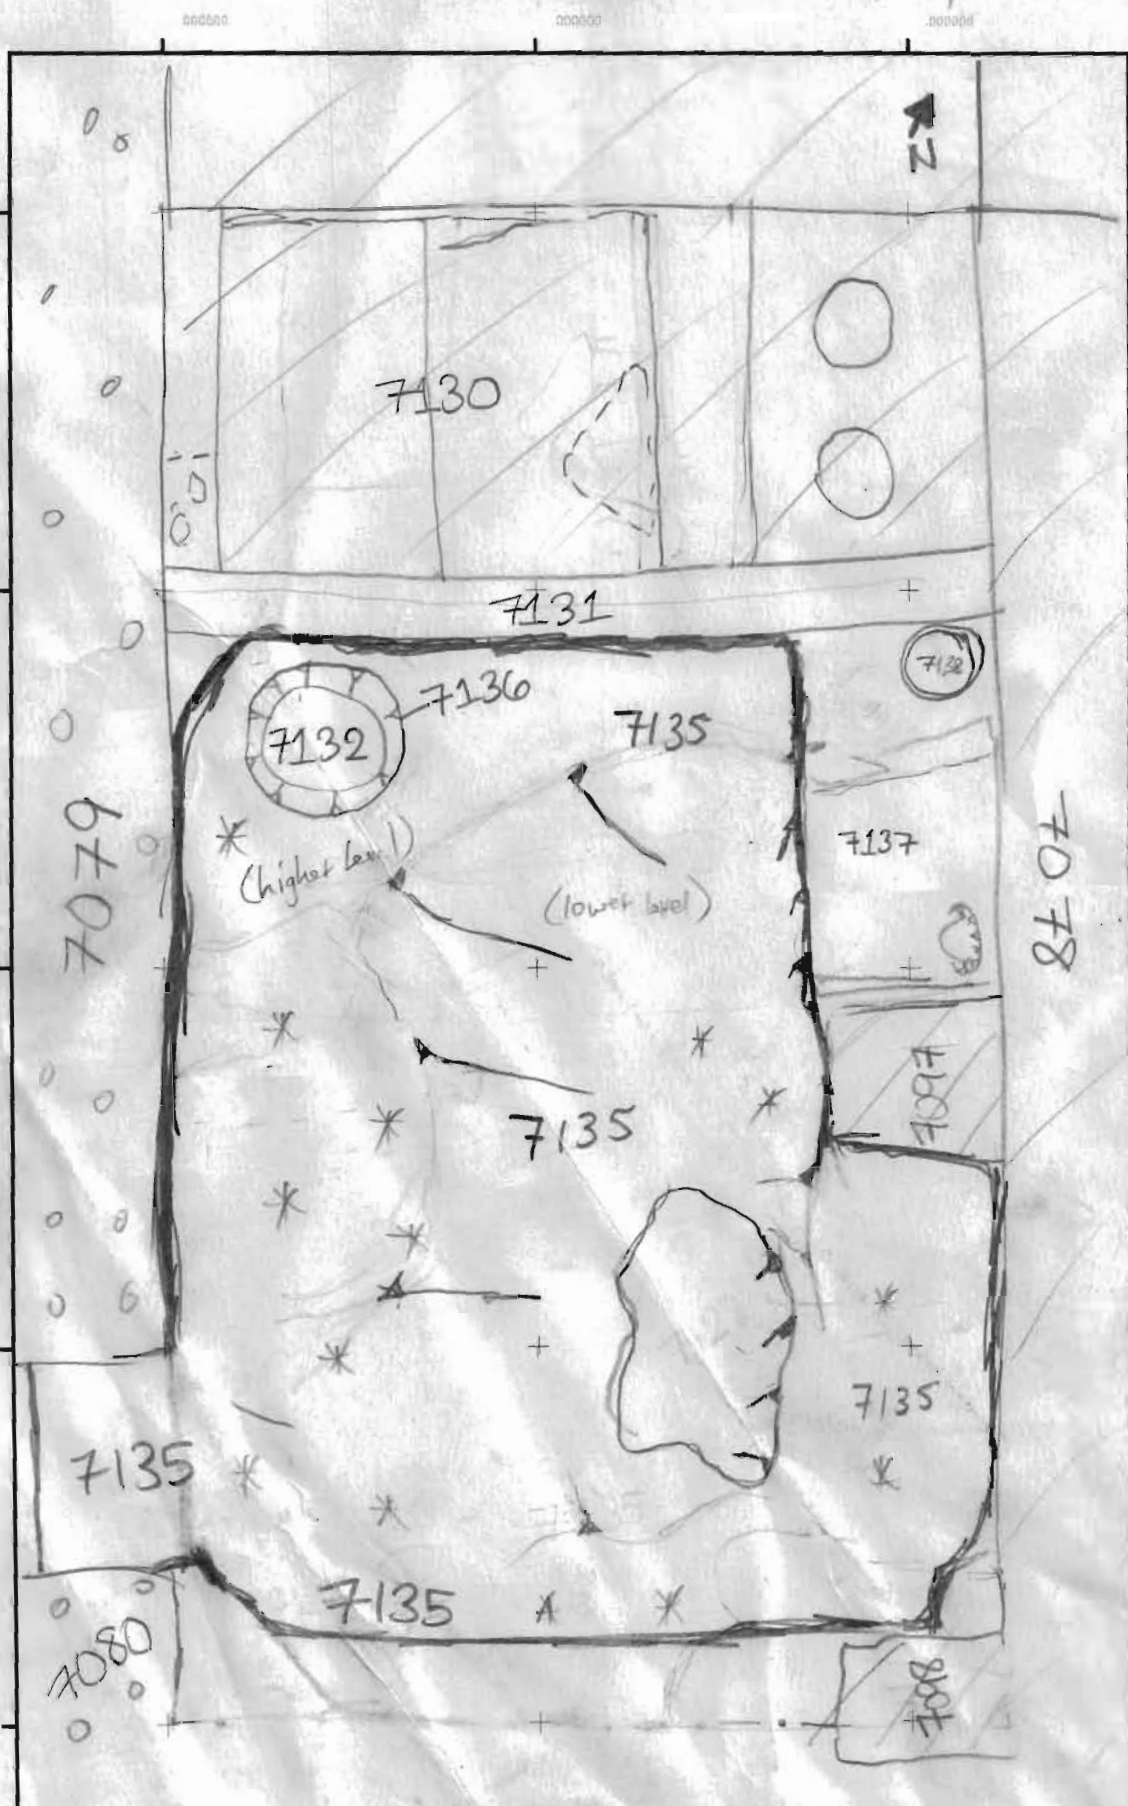

Gabil Project 2010

SU(s) # 7135, 7136, 7137, 7138 Area H

Your Name Lucy ☺ Tribble Date 7/7/15

- Key*
-  tubs
 -  opus mixtu
 -  floor prep