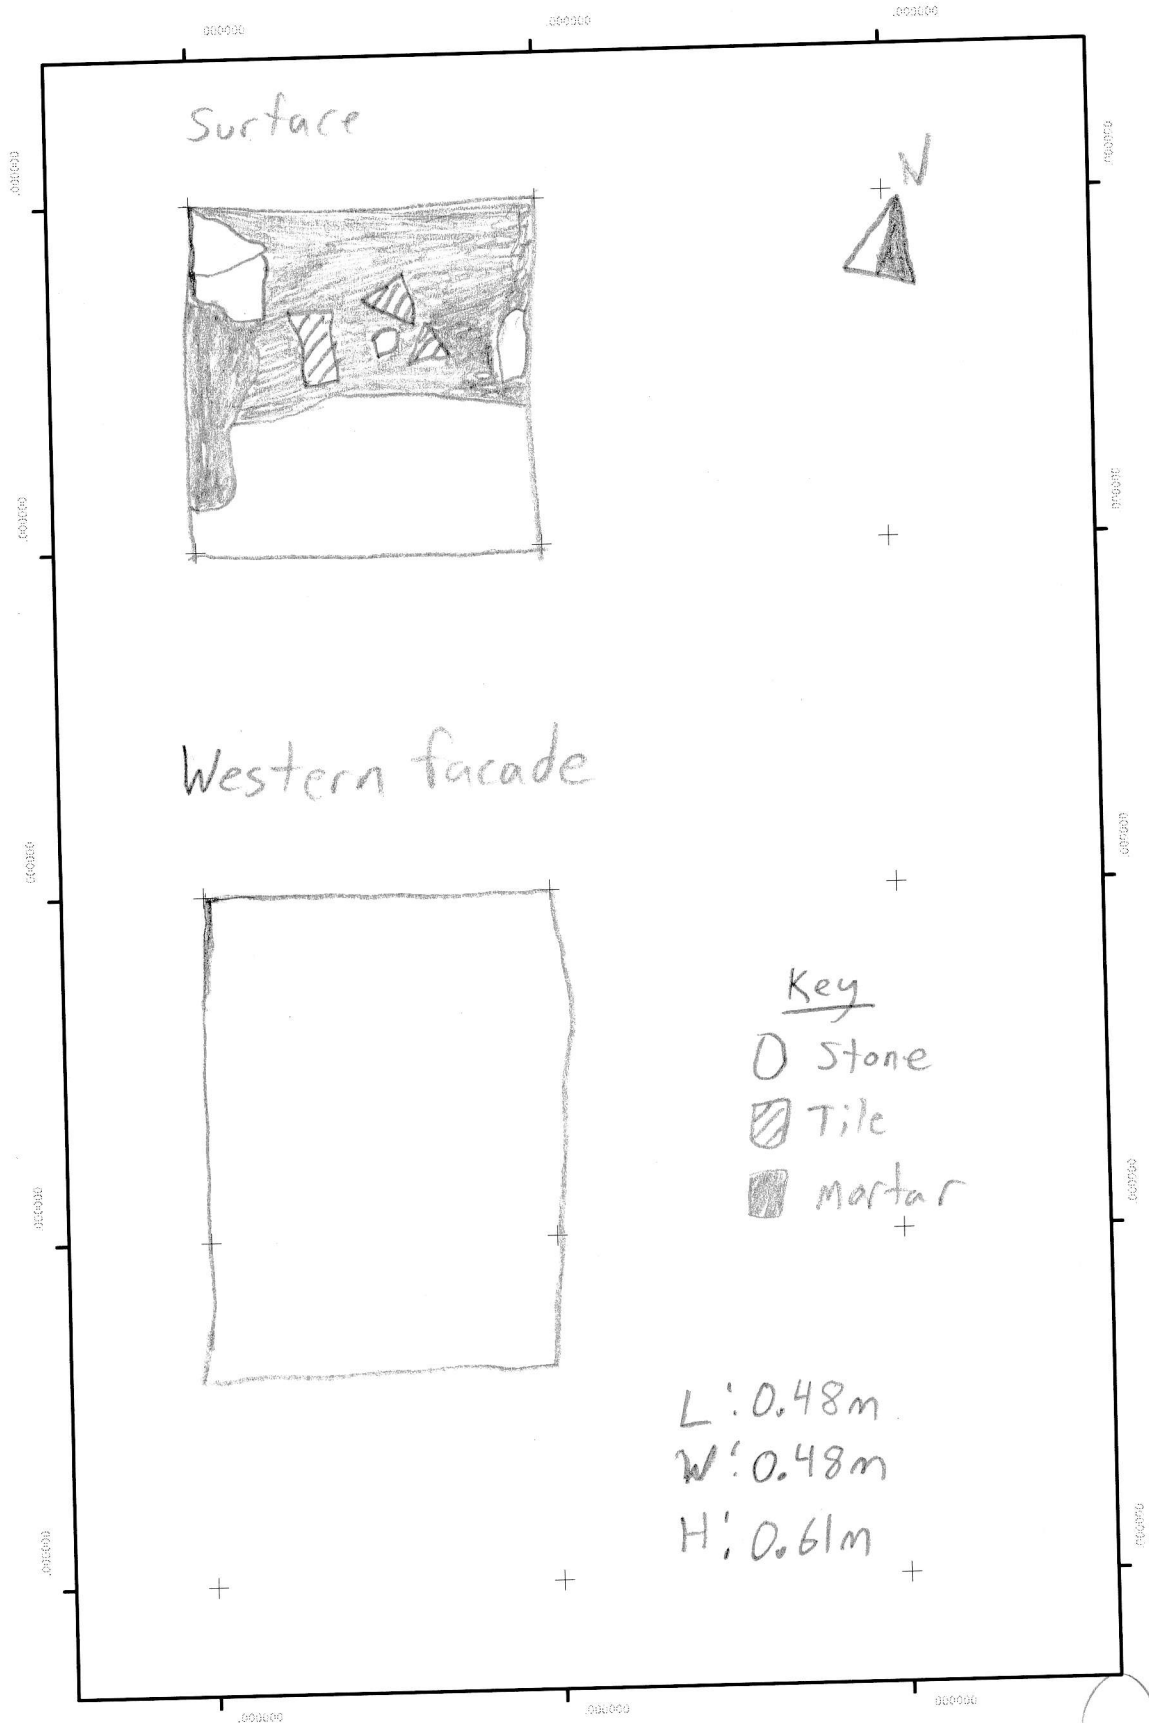

Gabii Project 2017

SU(s) # 8074 Area I

Your Name Alexandra Creda Date July 19, 2017

Surface

Western facade

Key

○ Stone

▨ Tile

■ mortar

L: 0.48m

W: 0.48m

H: 0.61m