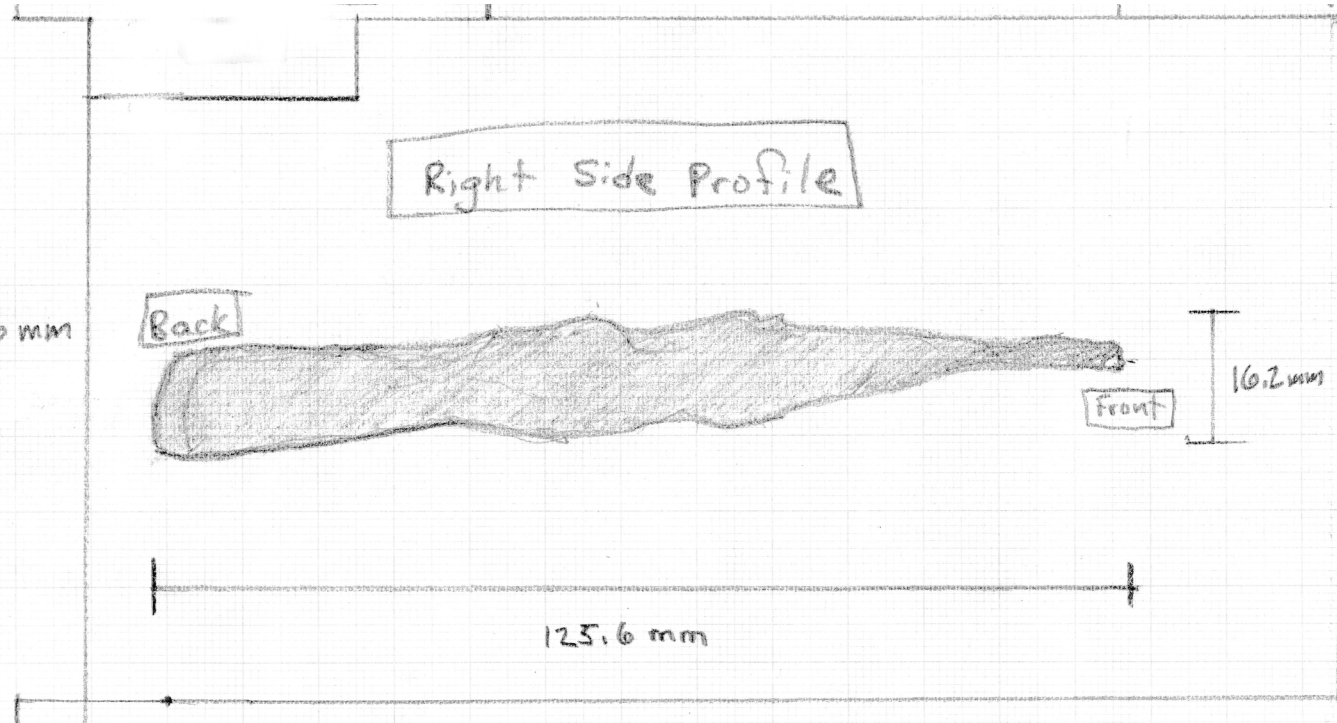

Spearhead
GPR 09
Area B
SU 1016
Δ 39

Ryan Innes
18 July 2017