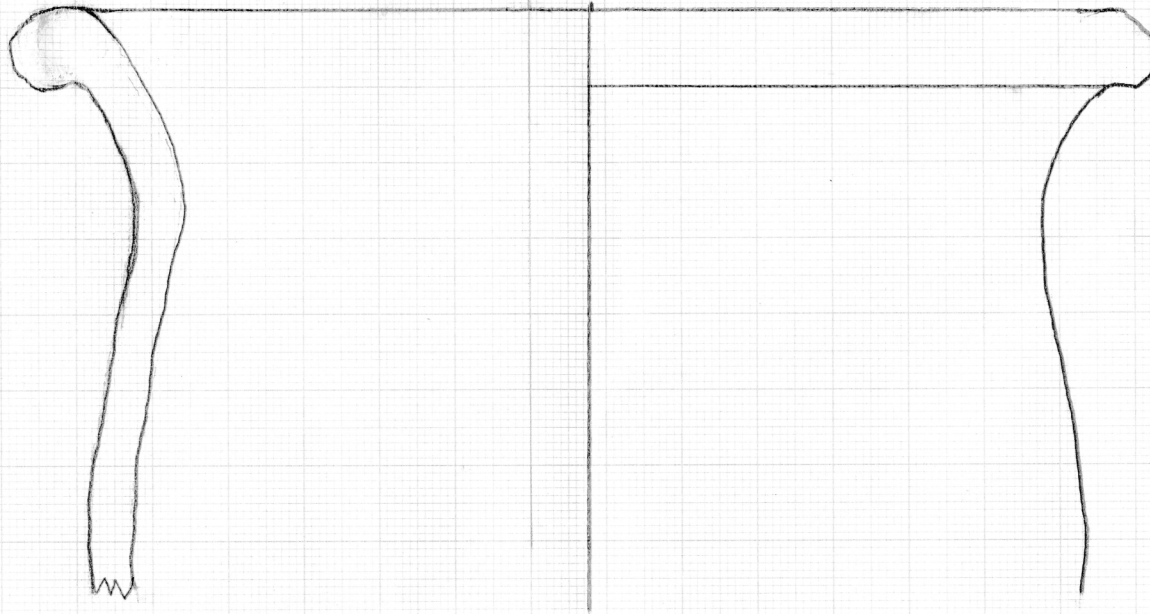

Kyra Webb

GPR17
Area H
SU 7096
Commonware

D = 13cm
12%

Spot Date
4458

Olchese Tav. VII n. 7: Grabii (pg 81)

olla with an ovoid body
4th - 1st century BCE