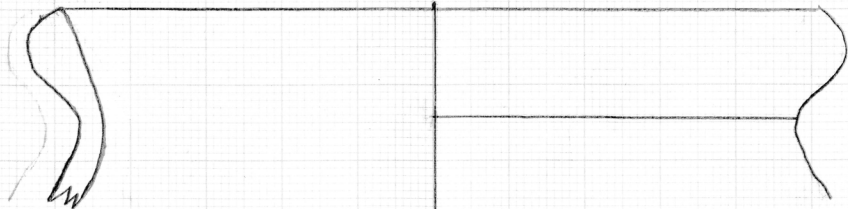

Kyra Webb

GPR 17  
Area H  
SU 7076  
Commonware  
D = 10 cm  
17%  
Spot Date #:  
4462

Olchese (2003) Tav. VIII n. 6: Gabii pg 81  
Olla with an almond shaped rim  
Late Republican