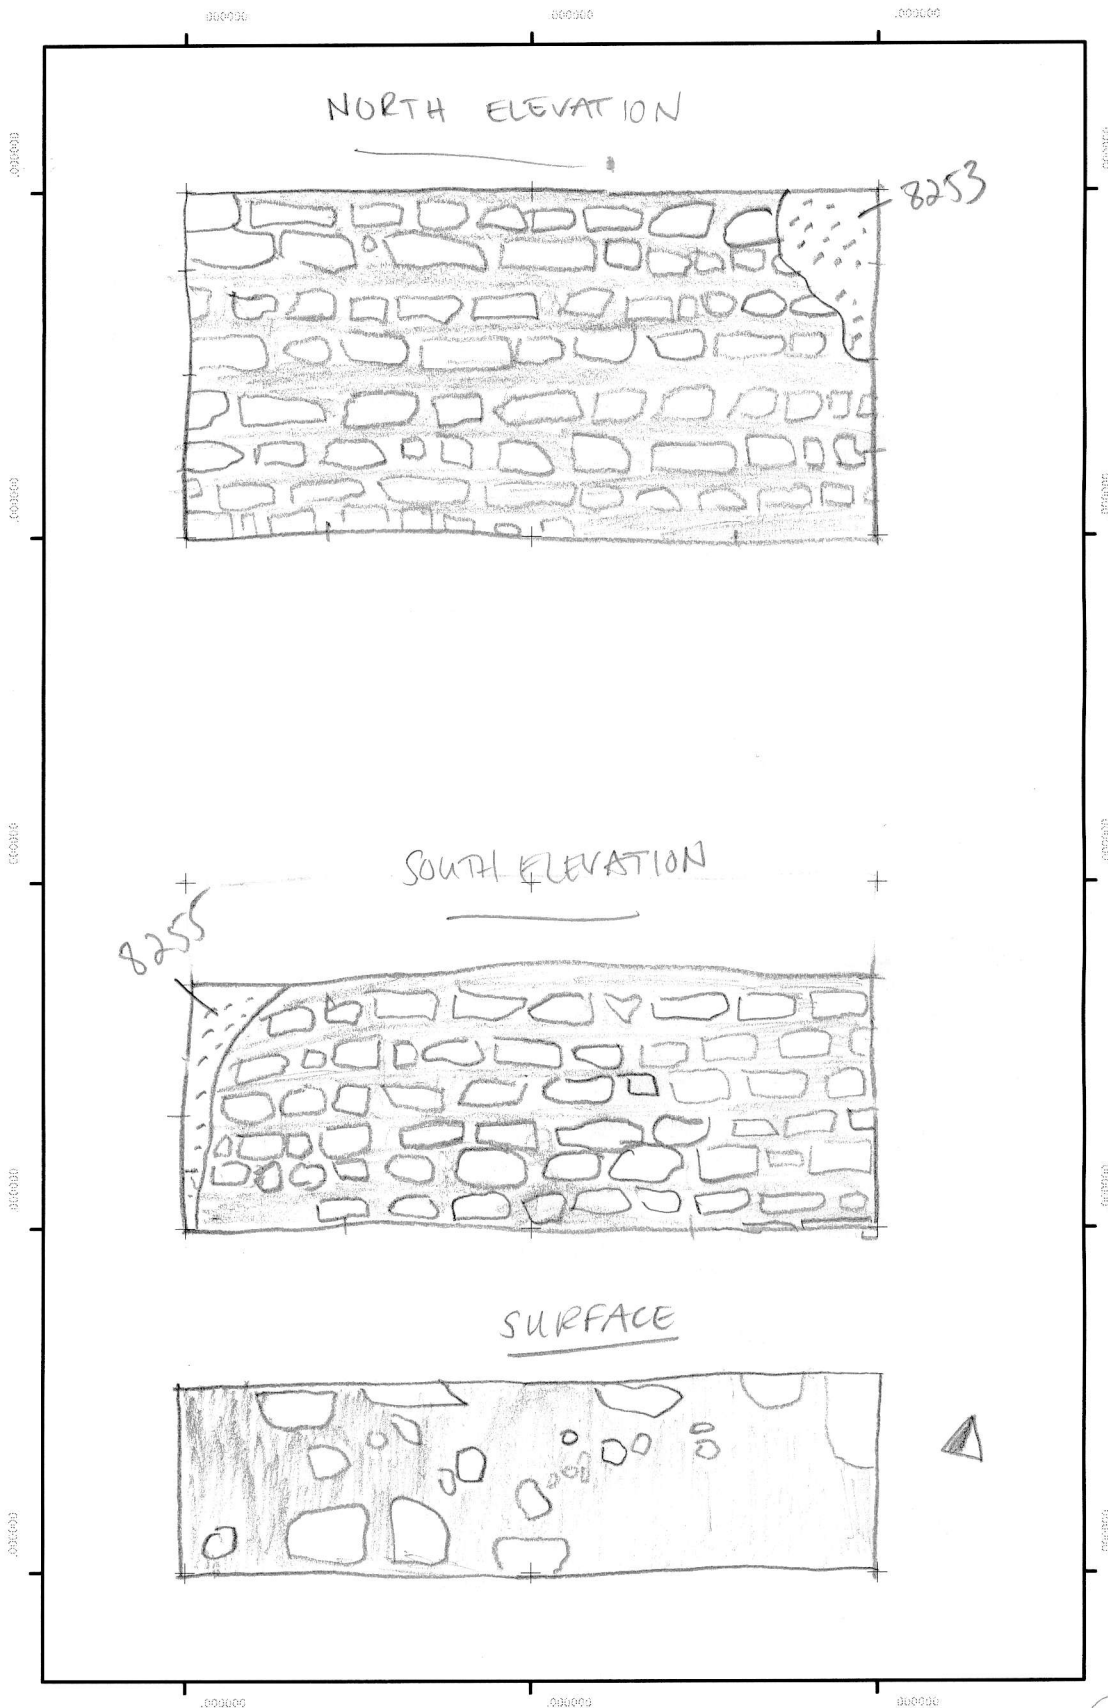

Gabii Project 2017

SU(s) # 8124, 8253, 8255 Area II

Your Name Giorgio Caturegli Date 19/7/17

L: 2.8m
W: 0.30m
H: 0.63m