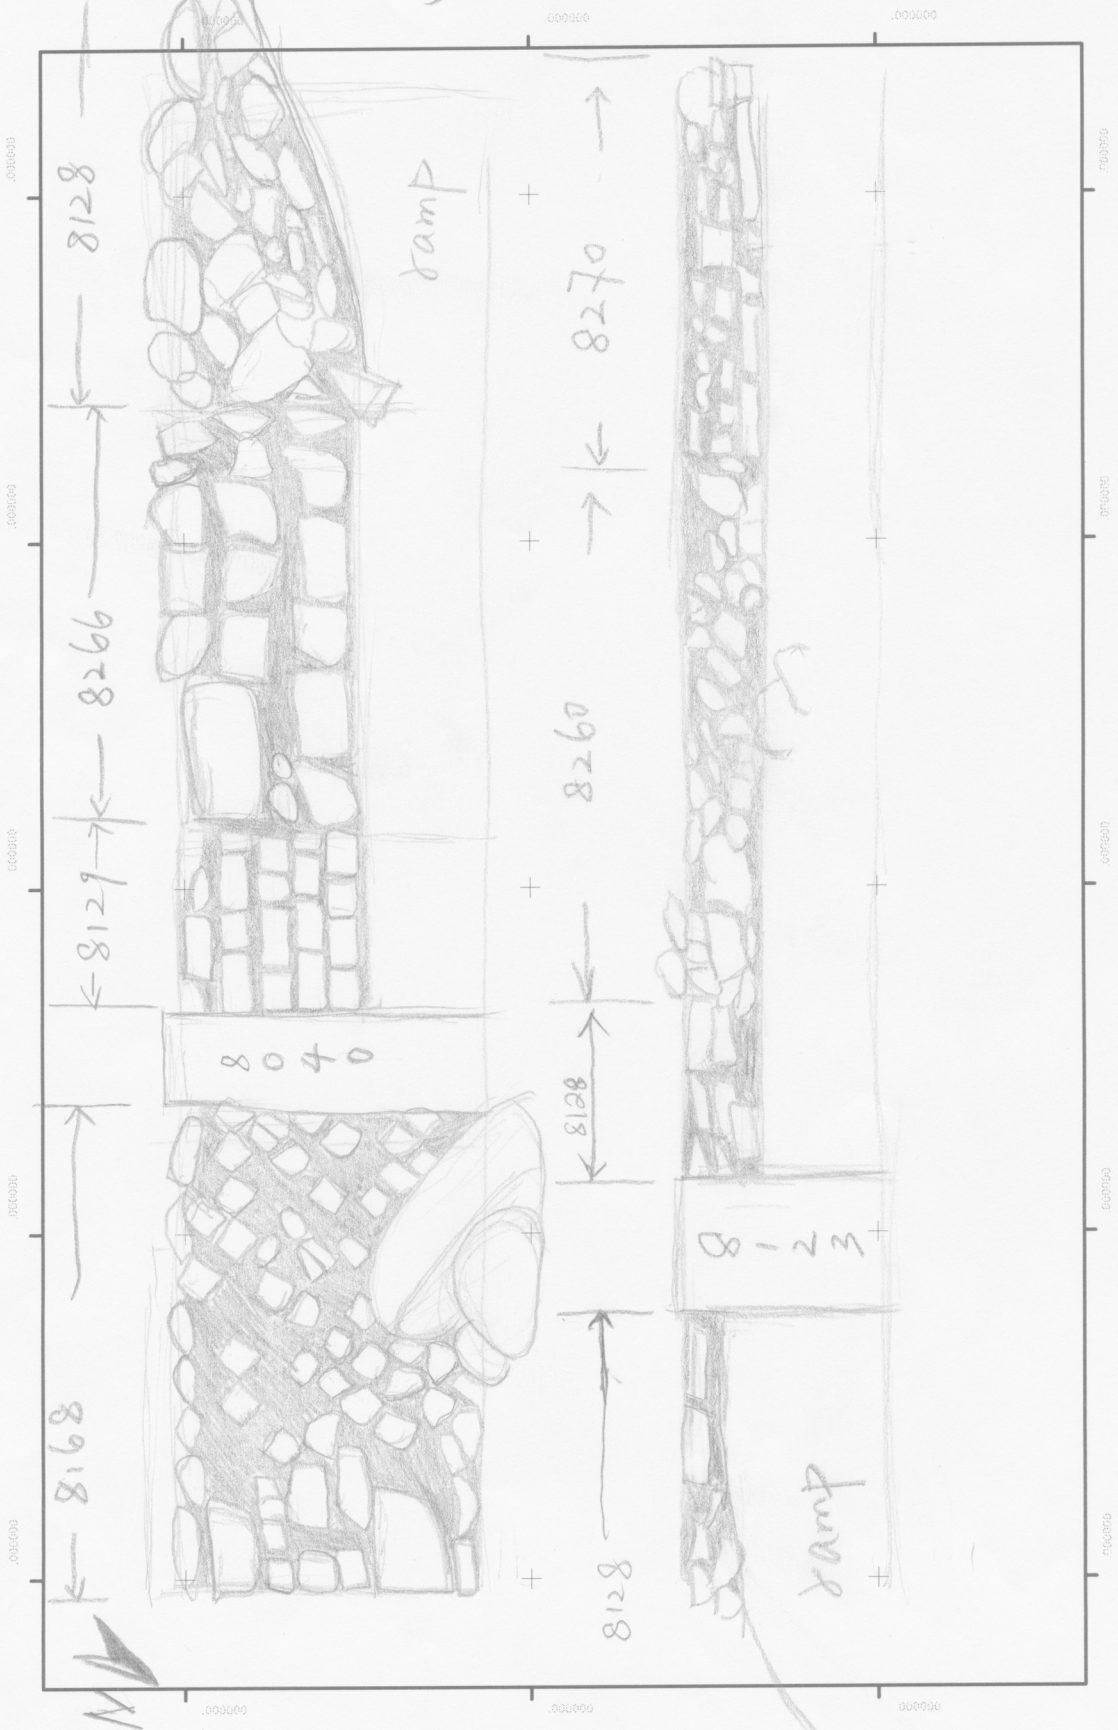

Gabii Project 2017

SU(s) # 8201, 8168, 8129, 8266; 8128, 8260, 8270 Area I

Your Name Huizhong Zheng Date 21.7.17

Cont'd
Above