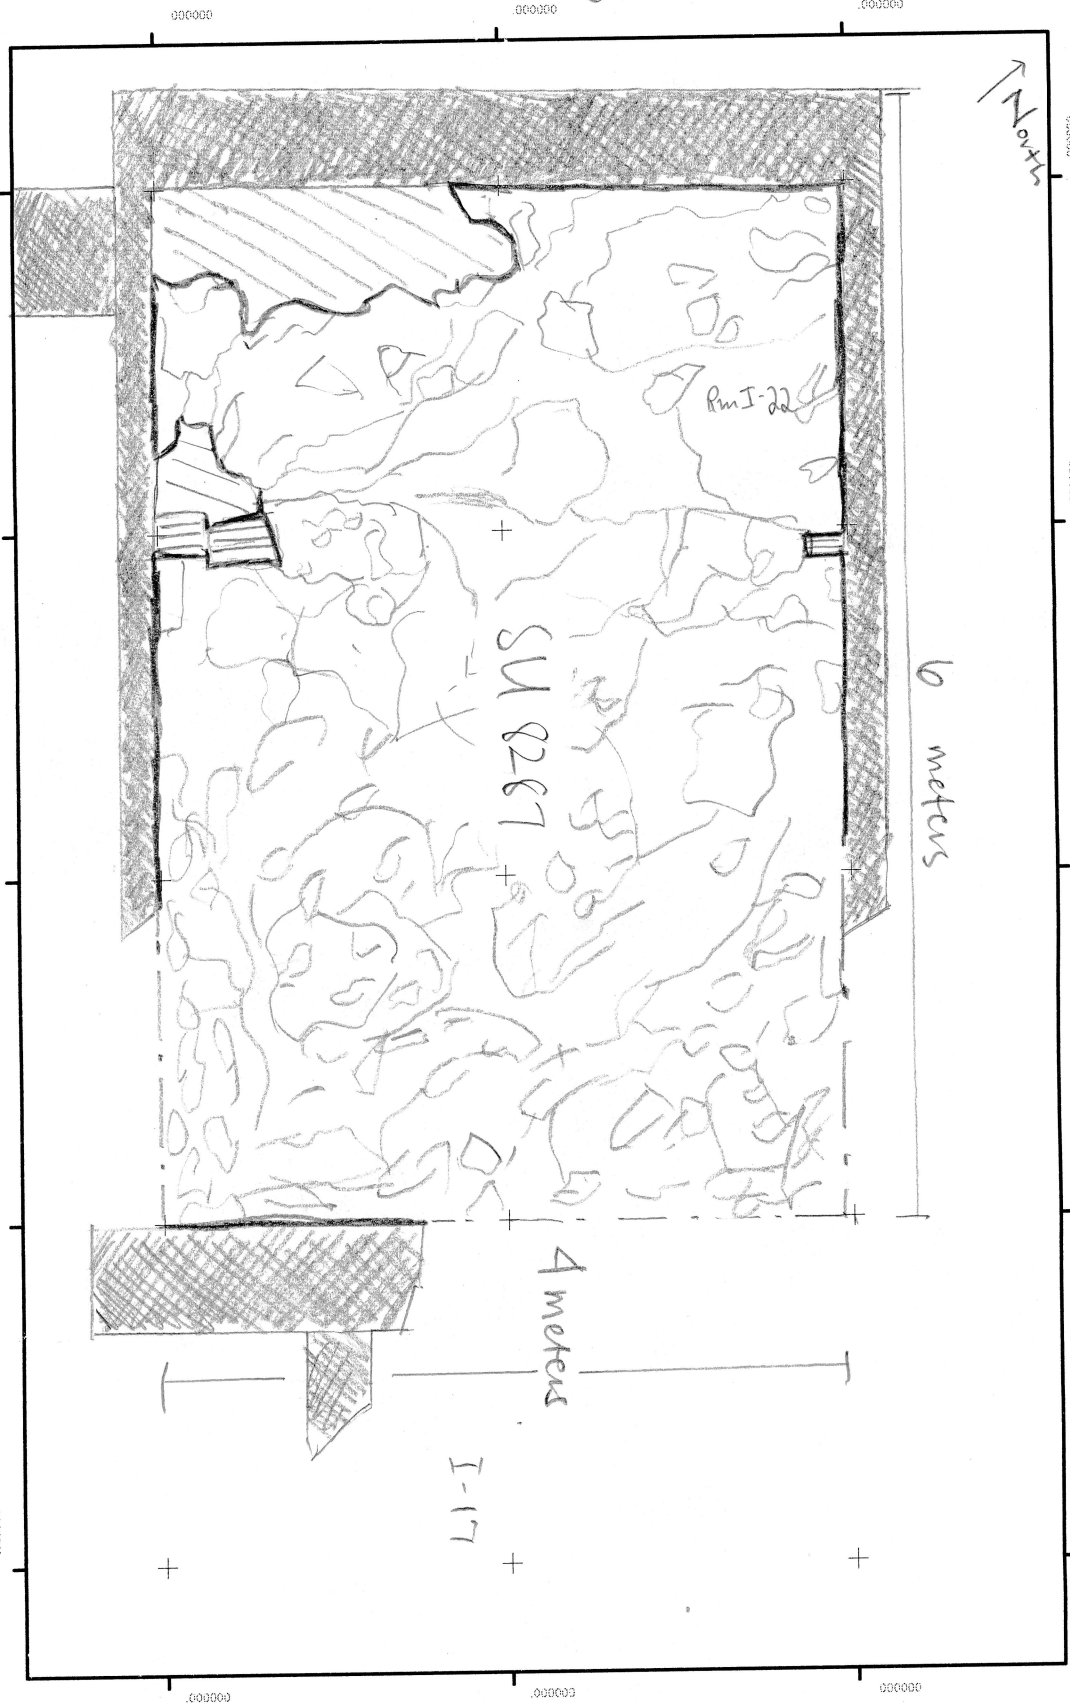

Gabii Project 2018

SU(s) # 8287 Area I

Your Name Bellara Huang Date 06/25/2018

Legend

-  - wall
-  - potential partition wall
-  - rubble piled on rubble
-  - floor - sloping toward center

JFV