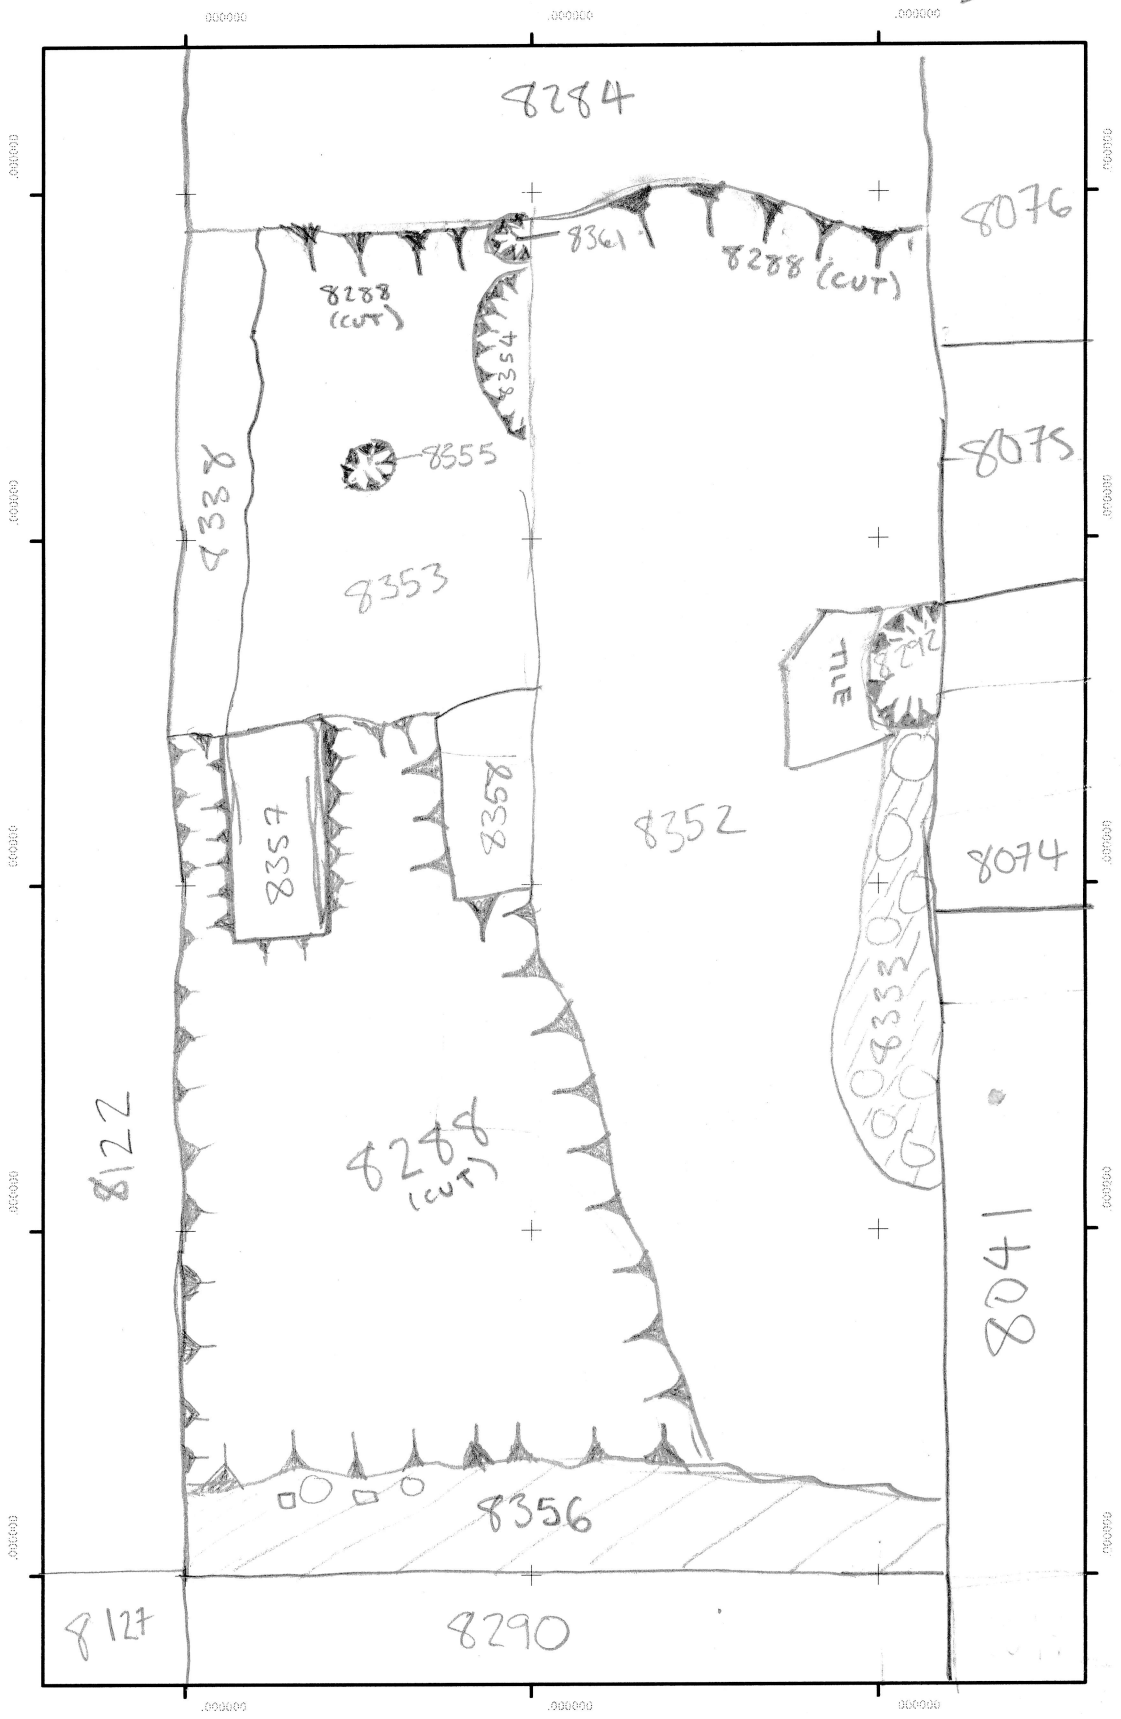

Gabii Project 2018

SU(s) # 8352, 8353, 8354, 8355, 8356, 8357, 8358, 8361, Area I

Your Name Lina Kapp Date 6 July 2018

- = rocks
- /// = mortar
- = tile