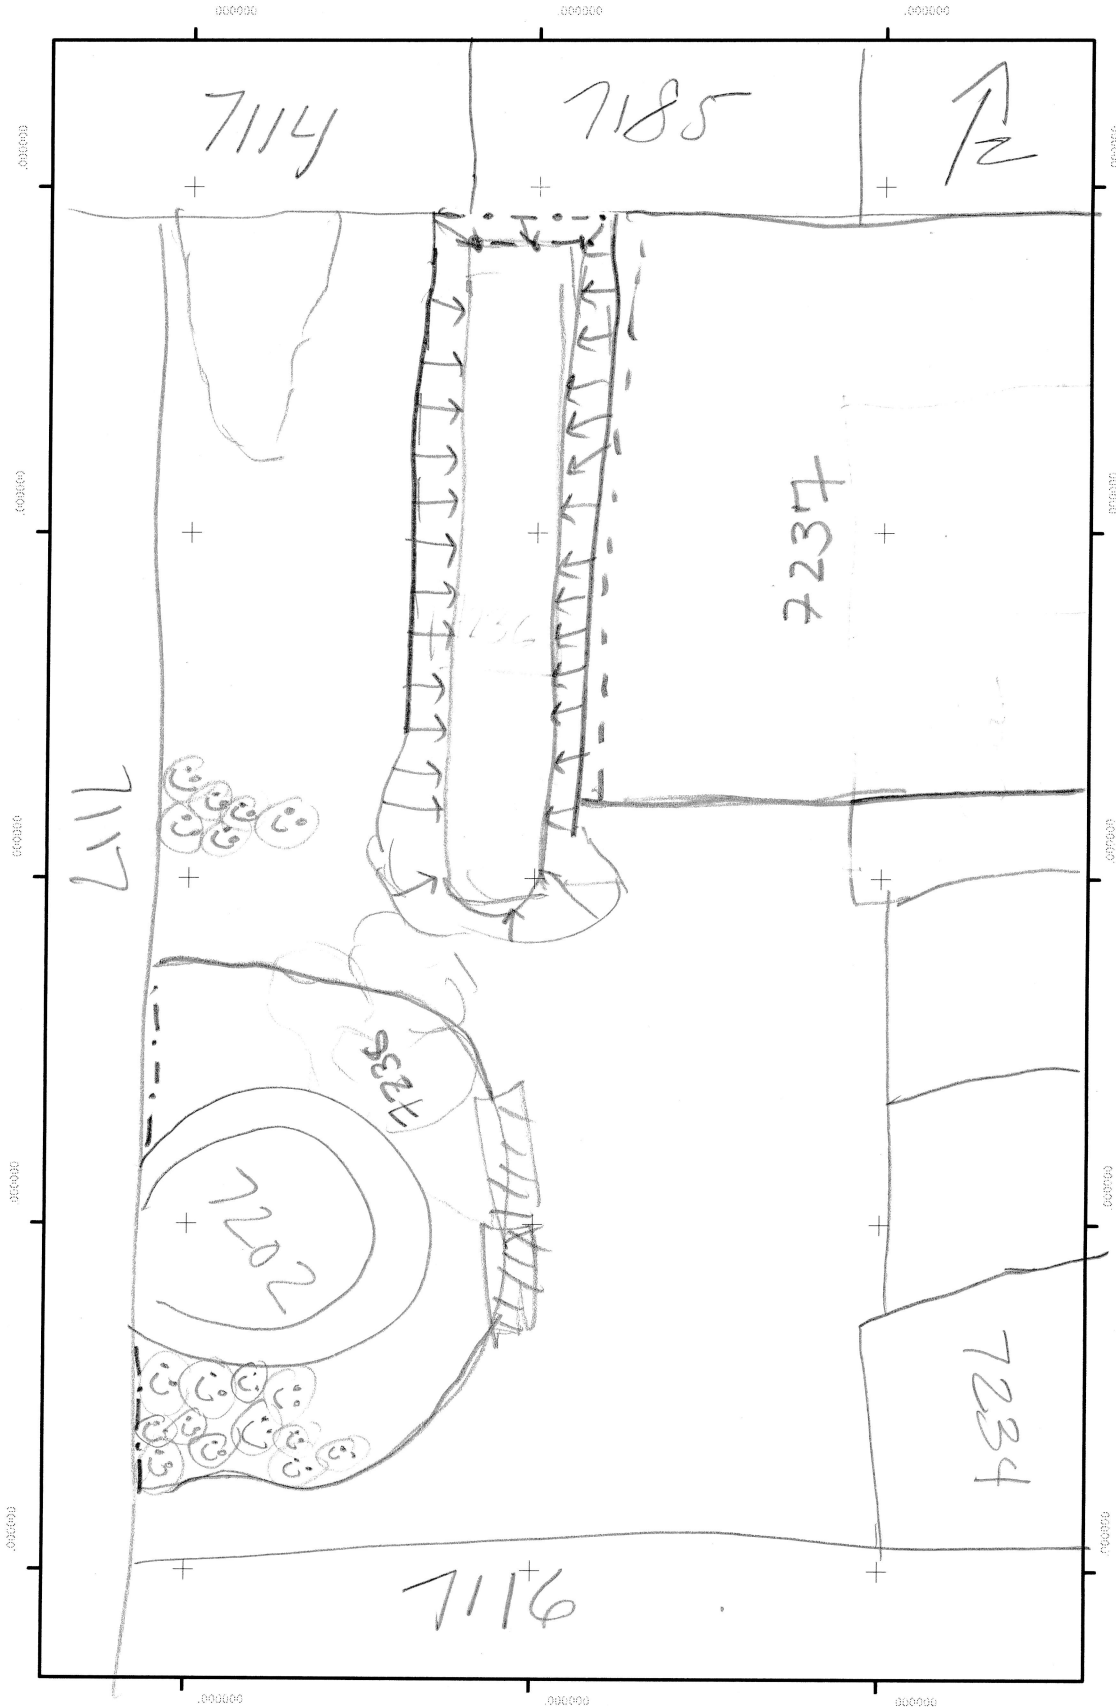

# Gabii Project 2017

SU(s) # 7236, 7237, 7238 Area H

Your Name Olivia Date 10/07/18

— Original  
- - - excavation limit

⊙ = Very inclusions  
▨ = small stones