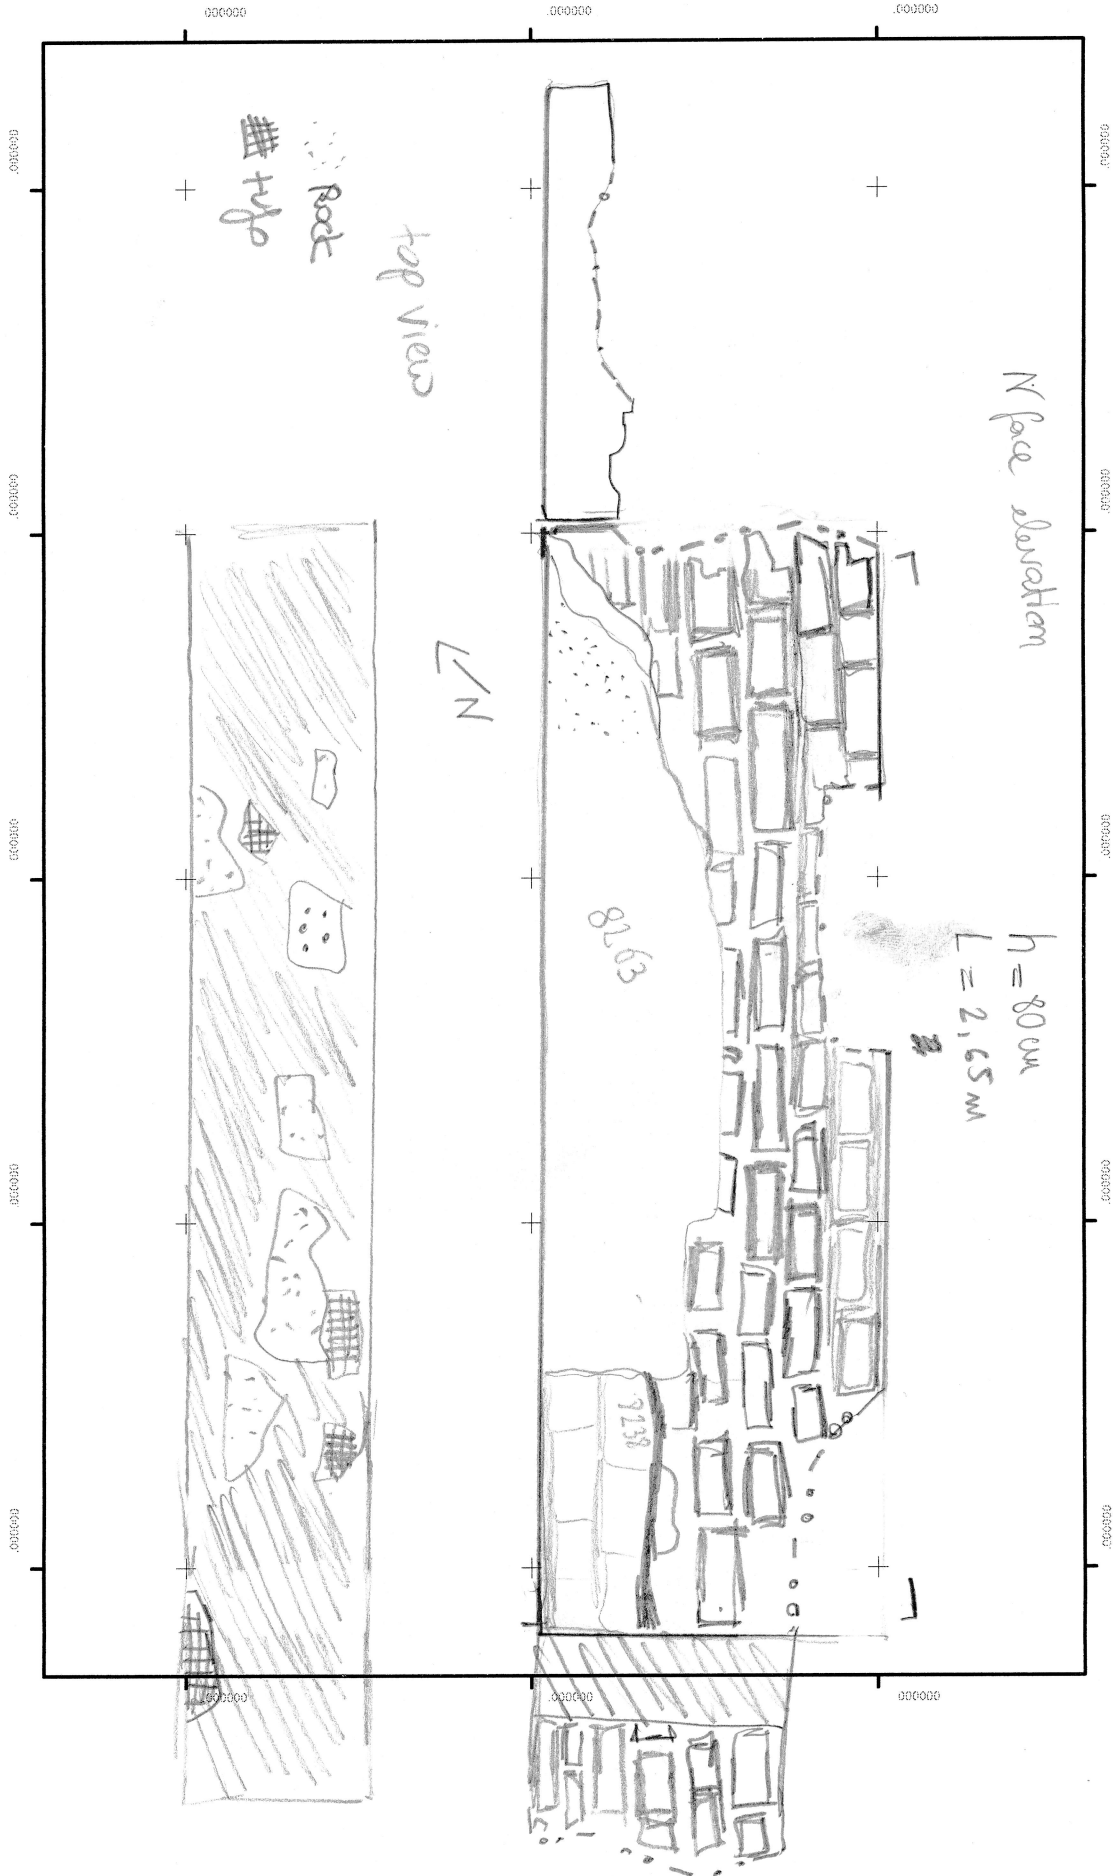

Gabii Project 2018

SU(s) # 8120 Yunnan Area I

Your Name Anna ZP Date 12/7/18

- broken/kumbeds :: quis squinnum
 - N10
 - marker
 - arch SW 8237
 - Gabii gab. stone