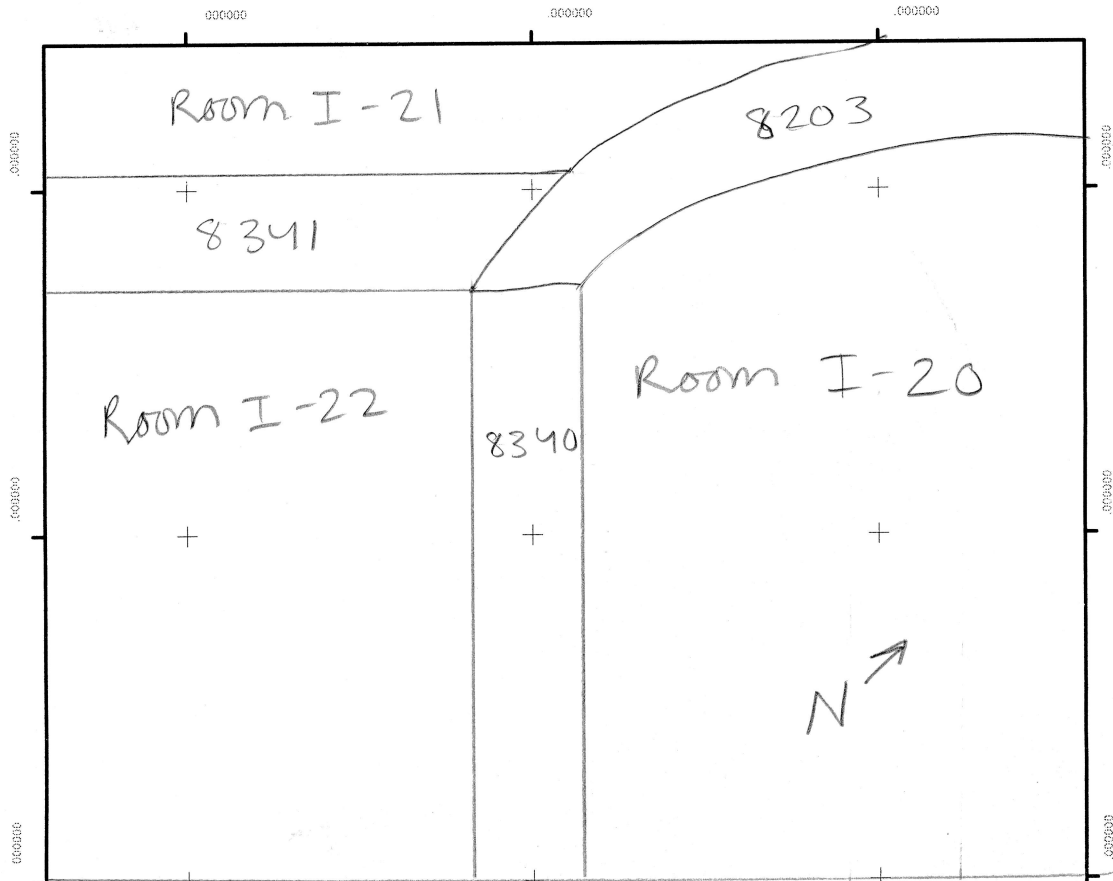

# Gabii Project 2018

SU(s) # 8340, 8203, 8341 Area I

Your Name Erica Canavan Date 19-07-2018

- = marble
- = petit appareil
- = degraded petit appareil
- = tile
- = void
- = holes in wall
- = opus signinum
- = bricks
- = walls