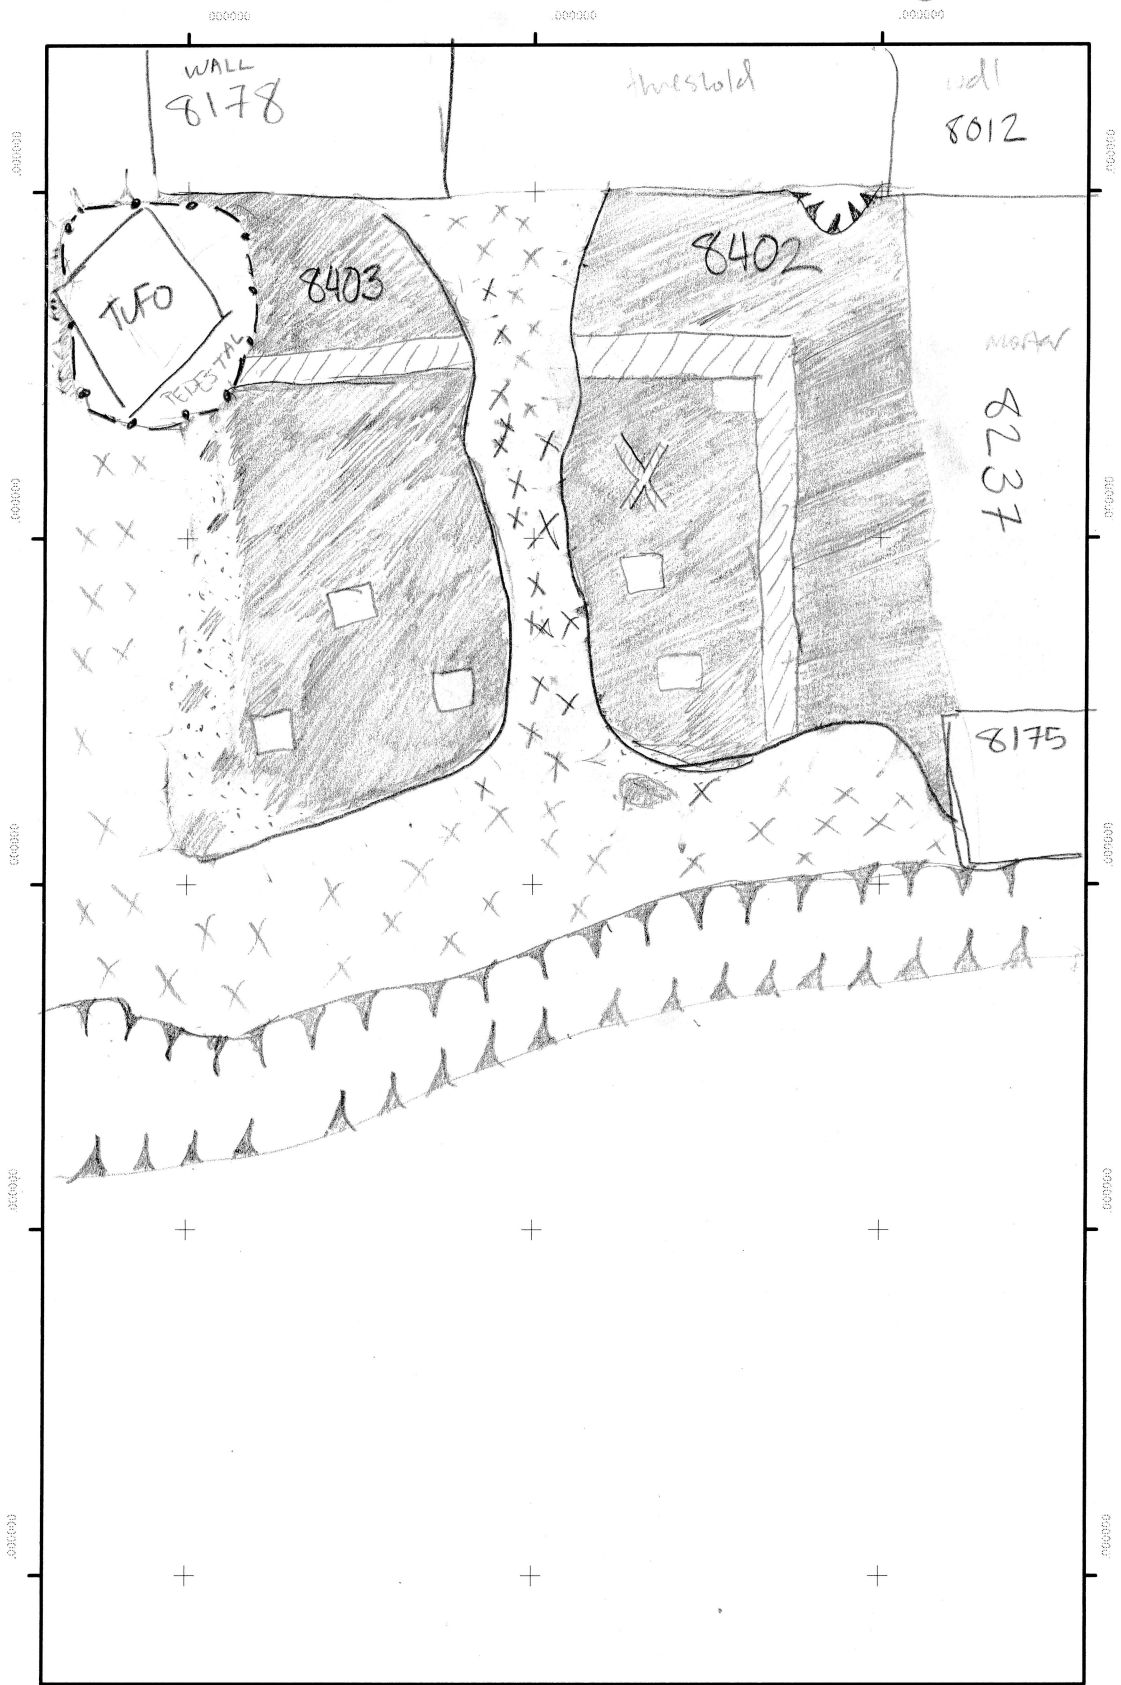

Gabii Project 2017

SU(s) # nice one: 8402
under block 8403 Area I

Your Name Lina Kapp Date 19 July 2018

- MOSAIC
- = small black tesserae
 - = large white tesserae
 - = small white tesserae
 - = mortar for mosaic
 - = floor surface
 - = floor surface