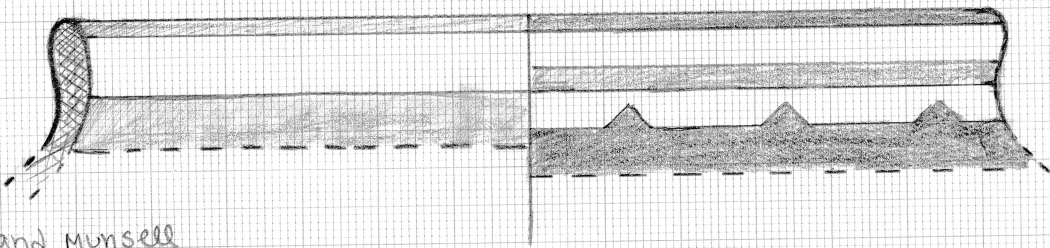

Gabriela Key  
GPR '17  
Area C  
SU 2715  
Italo Geometric

Diameter 12 @ inner rim  
@ 11.5 %  
Spot date # 4564

upper band Munsell  
10 R 5/6  
lower band 10R 5/8

upper band Munsell  
10 R 4/2 to 5/6  
middle band Munsell  
10R 4/3  
lower band Munsell  
10 R 4/2

GPR '09  
Area A  
SU 243  
Not Italo Geometric

Diameter 9cm at inner rim  
@ 30%

GPR 17  
Area C  
SU 2748  
Italo geometric

Diameter 8  
~ 10%

Spot date # 4565

Top two bands are Munsell  
5YR 6/8

lower band is Munsell ~. 5YR