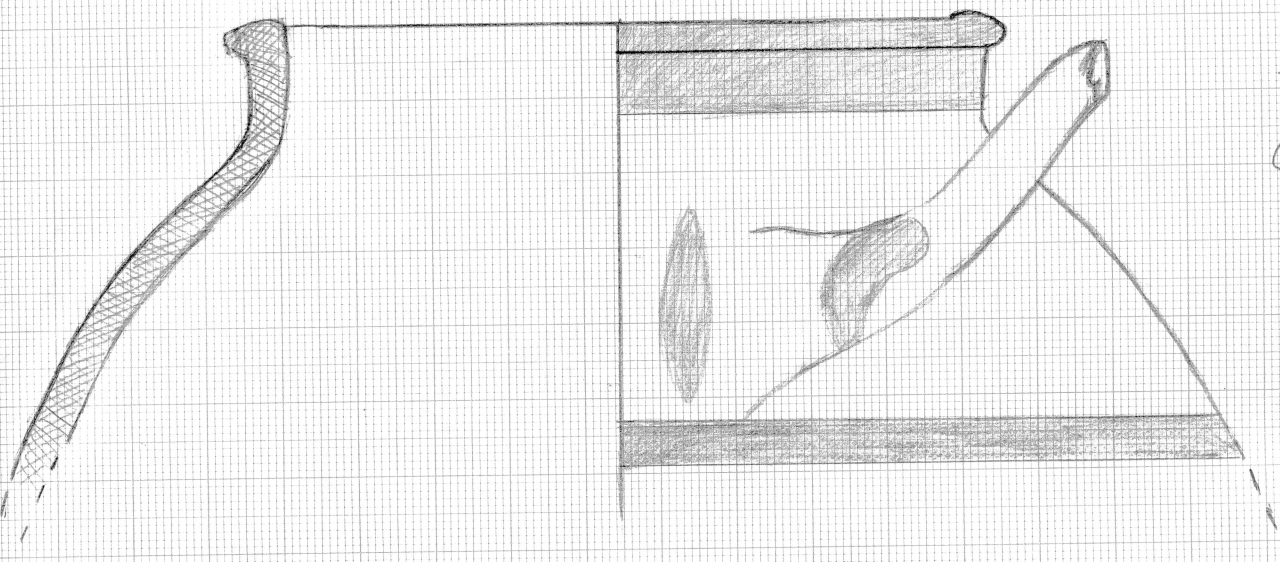

Gabriela Key  
GPR '17  
Area C  
SU 2715  
Italo Geometric

Diameter 12 @ inner rim  
@ 11.5 %  
Spot date # 4564

upper band Munsell  
10 R 5/6  
lower band 10R 5/8

upper band Munsell  
10 R 4/2 to 5/6  
middle band Munsell  
10R 4/3  
lower band Munsell  
10 R 4/2

GPR '09  
Area A  
SU 243  
Not Italo Geometric

Diameter 9cm at inner rim  
@ 30%

GPR 17  
Area C  
SU 2748  
Italo geometric

Diameter 8  
~ 10%

Spot date # 4565

Top two bands are Munsell  
5YR 6/8

lower band is Munsell ~. 5YR