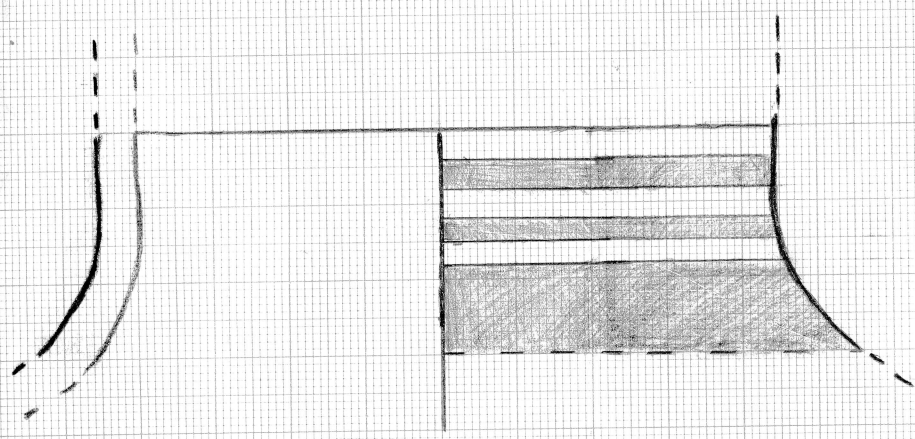

Gabriela Key  
GPR '17  
Area C  
SU 2715  
Italo Geometric

Diameter 12 @ inner rim  
@ 11.5 %  
Spot date # 4564

upper band Munsell  
10 R 5/6  
lower band 10R 5/8

upper band Munsell  
10 R 4/2 to 5/6  
middle band Munsell  
10R 4/3  
lower band Munsell  
10 R 4/2

GPR '09  
Area A  
SU 243  
Not Italo Geometric

Diameter 9cm at inner rim  
@ 30%

GPR 17  
Area C  
SU 2748  
Italo geometric

Diameter 8  
~ 10%

Spot date # 4565

Top two bands are Munsell  
5YR 6/8

lower band is Munsell ~. 5YR