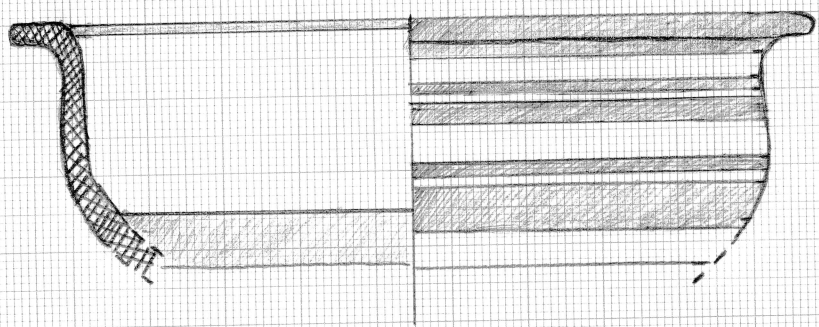

Gabonela Key  
 GPR 17  
 Area C  
 SU 2731  
 Italo geometric  
 diameter  
 9cm @ inner rim  
 @ 10%

Spot Date # 4566

unpainted is munsell  
 5YR 7/4, pink  
 paint ranges from  
 Munsell 10R 5/6  
 to 10R 5/8  
 Red

GPR '09  
 Area A  
 SU 321  
 Italo Geometric

Diameter 8cm at  
 inner lip  
 @ 12%  
 Spot find # 4567

Band of color are Munsell  
 2.5 YR 5/8

GPR '09  
 Area A  
 SU 321  
 Italo-Geometric

Diameter 13 cm  
 at inner rim  
 @ 5.5 %  
 Spot Date # 4568