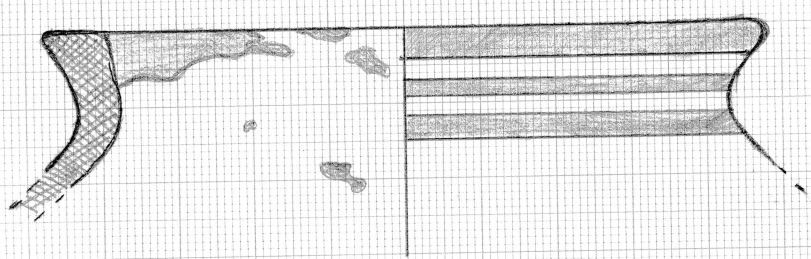

Gabonela Key  
 GPR 17  
 Area C  
 SU 2731  
 Italo geometric  
 diameter  
 9cm @ inner rim  
 @ 10%

Spot Date # 4566

unpainted is munsell  
 5YR 7/4, pink  
 paint ranges from  
 Munsell 10R 5/6  
 to 10R 5/8  
 Red

GPR '09  
 Area A  
 SU 321  
 Italo Geometric

Diameter 8cm at  
 inner lip  
 @ 12%  
 Spot find # 4567

Band of color are Munsell  
 2.5 YR 5/8

GPR '09  
 Area A  
 SU 321  
 Italo-Geometric

Diameter 13 cm  
 at inner rim  
 @ 5.5 %  
 Spot Date # 4568