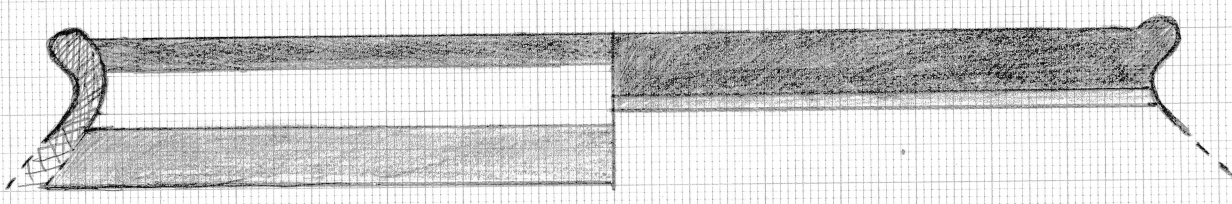

Spot Date #45

unpainted is munsell
5YR 7/4, pink
Paint ranges from
Munsell 10R 5/6
to 10R 5/8
Red

GPR '09
Area A
SU 321
Italo Geometric

Diameter 8cm at
inner lip
@ 12%
Spot find # 450
Band of color are Munsell
2.5 YR 5/8

GPR '09
Area A
SU 321
Italo- Geometric

Diameter 13 cm
at inner rim
@ 5.5 %
Spot Date # 45

Top band Munsell 2.5 YR 2.5/1
fades into 2.5 YR 5/8
lower band 2.5 YR 6/8

Top band is Munsell
2.5 YR 2.5/1
lower is 2.5 YR
5/8