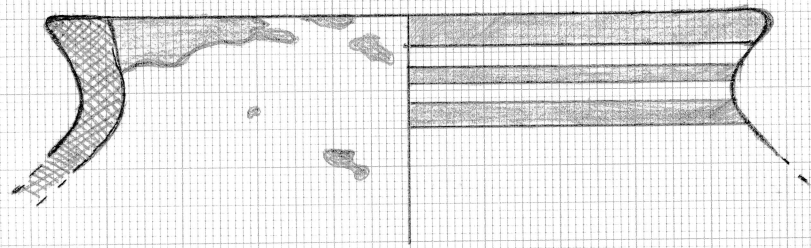

Spot Date #45

unpainted is munsell
5YR 7/4, pink
Paint ranges from
Munsell 10R 5/6
to 10R 5/8
Red

GPR '09
Area A
SU 321
Italo Geometric

Diameter 8cm at
inner lip
@ 12%
Spot find # 450
Band of color are Munsell
2.5 YR 5/8

GPR '09
Area A
SU 321
Italo- Geometric

Diameter 13 cm
at inner rim
@ 5.5 %
Spot Date # 45

Top band Munsell 2.5 YR 2.5/1
fades into 2.5 YR 5/8
lower band 2.5 YR 6/8

Top band is Munsell
2.5 YR 2.5/1
lower is 2.5 YR
5/8