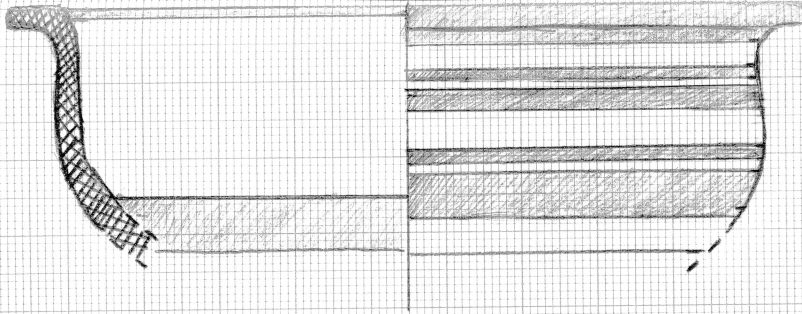

Spot Date #45

unpainted is munsell
5YR 7/4, pink
Paint ranges from
Munsell 10R 5/6
to 10R 5/8
Red

GPR '09
Area A
SU 321
Italo Geometric

Diameter 8cm at
inner lip
@ 12%
Spot find # 450
Band of color are Munsell
2.5 YR 5/8

GPR '09
Area A
SU 321
Italo- Geometric

Diameter 13 cm
at inner rim
@ 5.5 %
Spot Date # 45

Top band Munsell 2.5 YR 2.5/1
fades into 2.5 YR 5/8
lower band 2.5 YR 6/8

Top band is Munsell
2.5 YR 2.5/1
lower is 2.5 YR
5/8