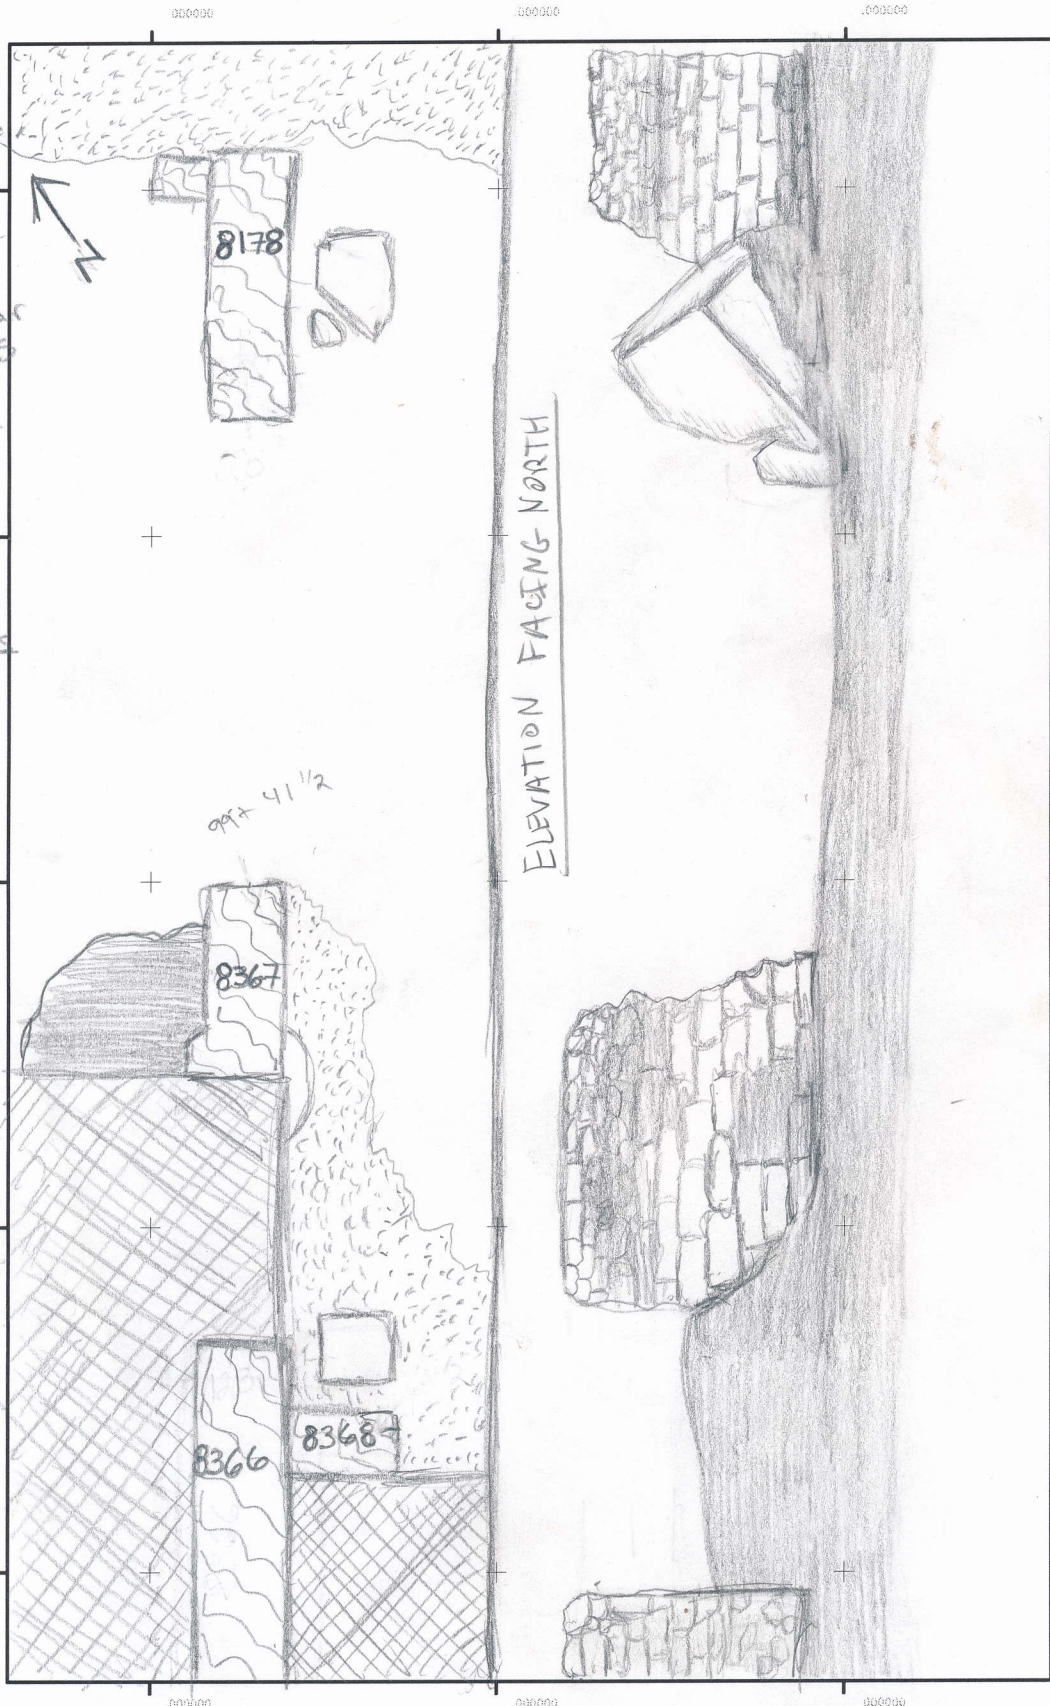

Gabii Project 2017

SU(s) # 8178, 8367, 8366, + 8368 Area I

Your Name Megan Richter Date 7/19/2018

Legend

-  - rubble/dirt
-  - wall w/unclear stonework

Legend

-  - not excavated fully
-  - mosaic floor
-  - ashlar blocks
-  - cut in floor
-  - wall

Wall measurements

- SU8178
↳ 204cm
- SU8367
↳ 140.5cm
- SU8366
↳ 128cm
- SU8368
↳ 61.5cm

Aerial view

ELEVATION FACING NORTH

99 + 41 1/2

8367

8366

8368