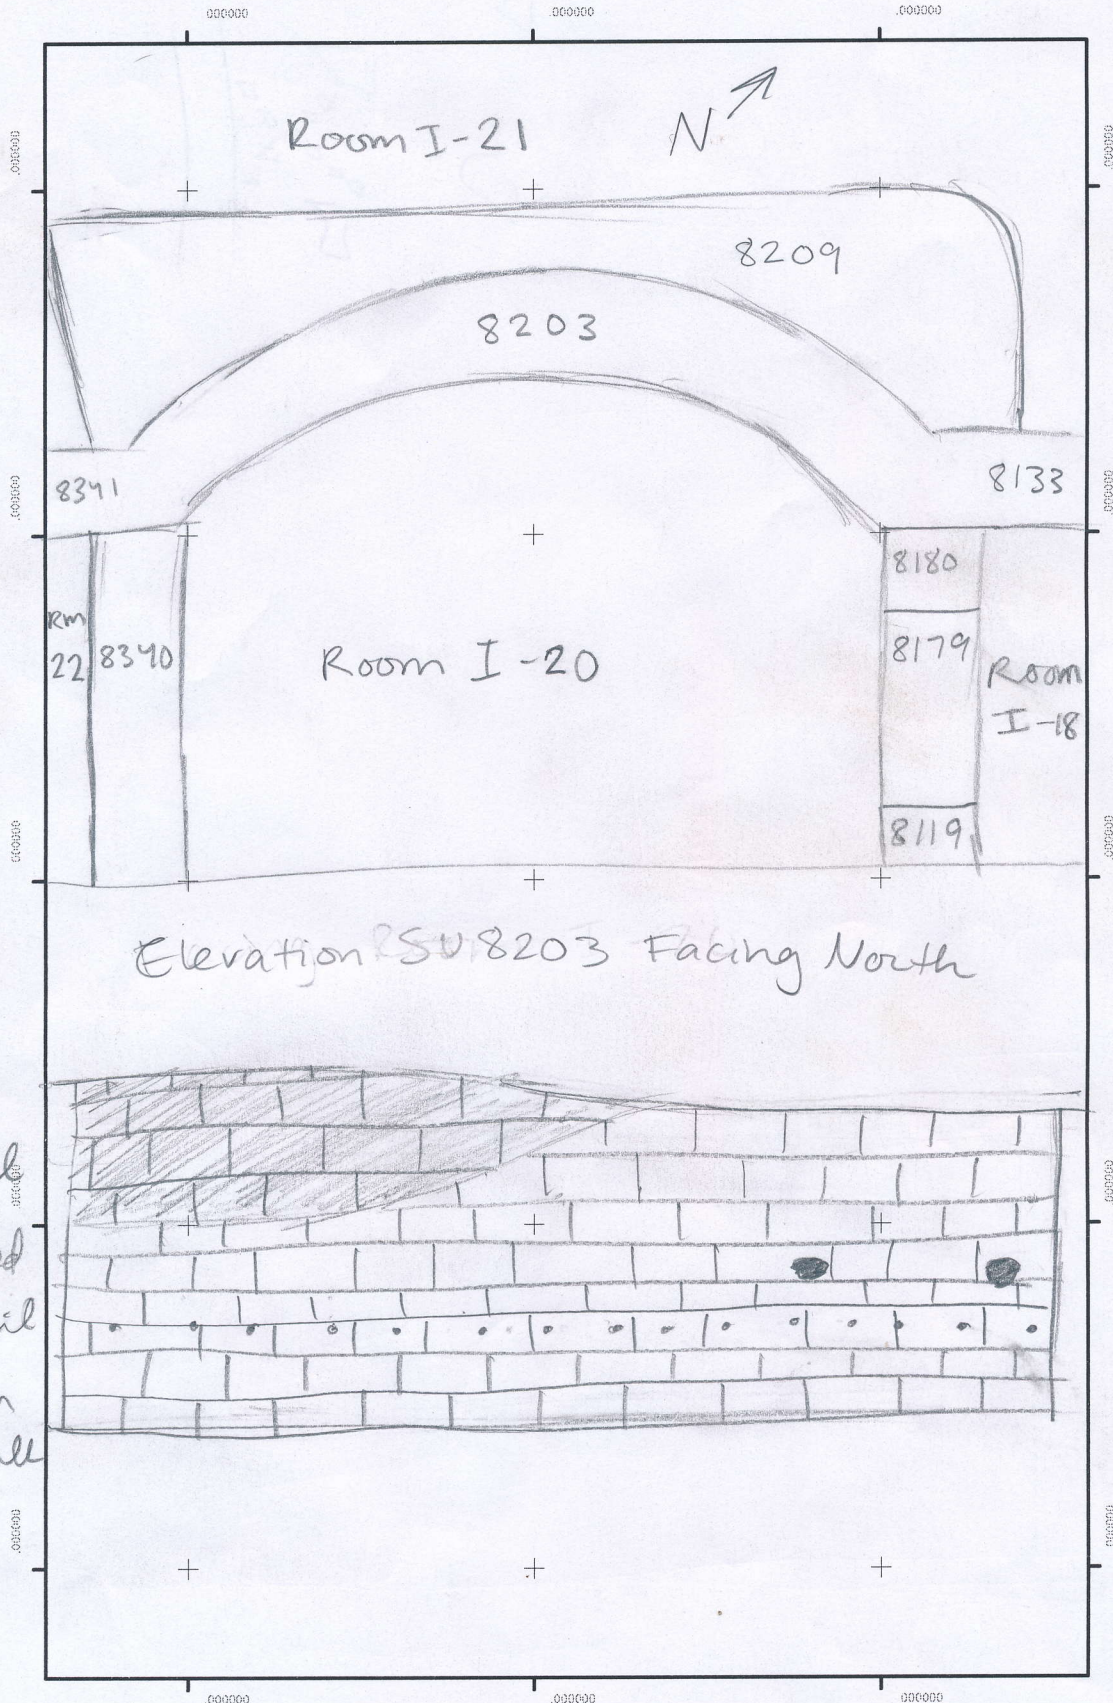

# Gabii Project 2018

SU(s) # 8203, 8209, 8133, 8180, Area I  
8179, 8119, 8341, 8340

Your Name Erica Caravan Date 18-07-2018

Elevation of SU 8203 Facing North

- = petit appareil
- = degraded petit appareil
- = voids in the wall