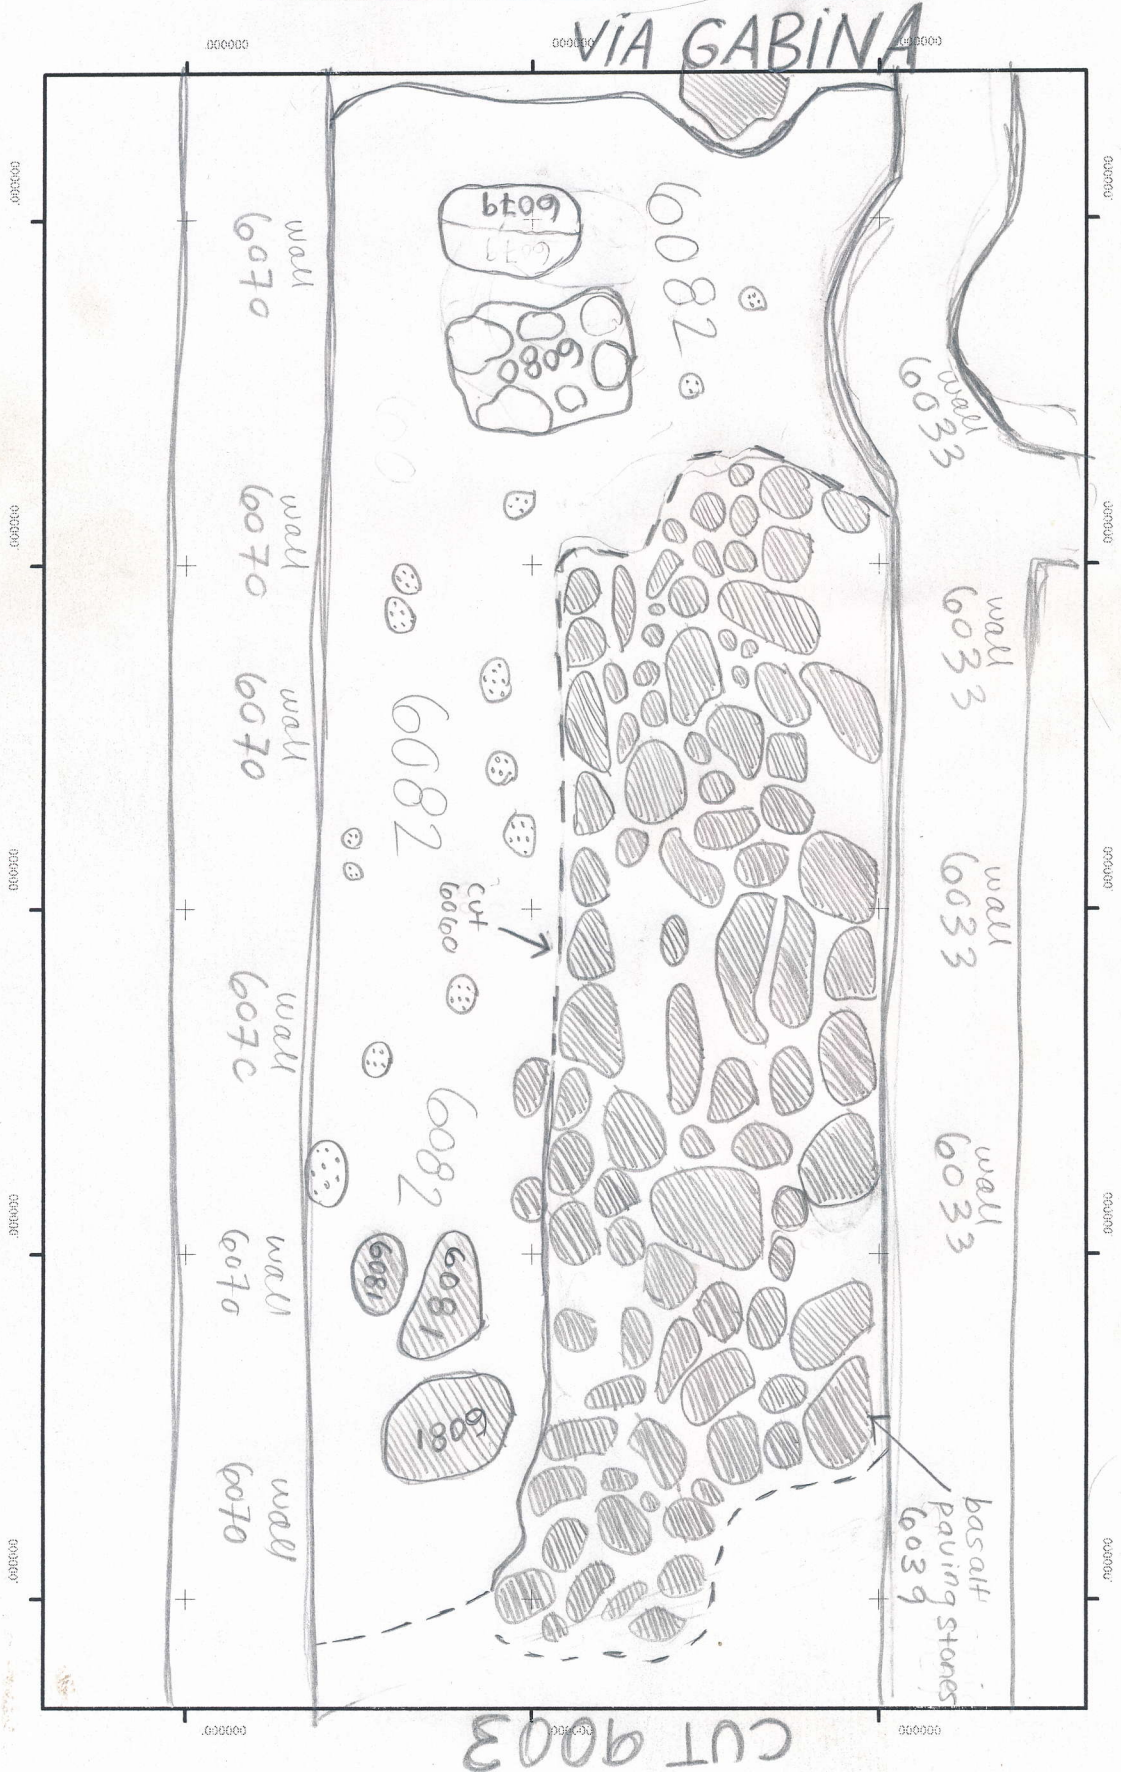

# Gabii Project 2018

SU(s) # 6079, 6080, 6081, 6082 Area G

Your Name Talia Smith Date 2018-7-20

 = basalts  
 = little stoney inclusions

CUT 9003