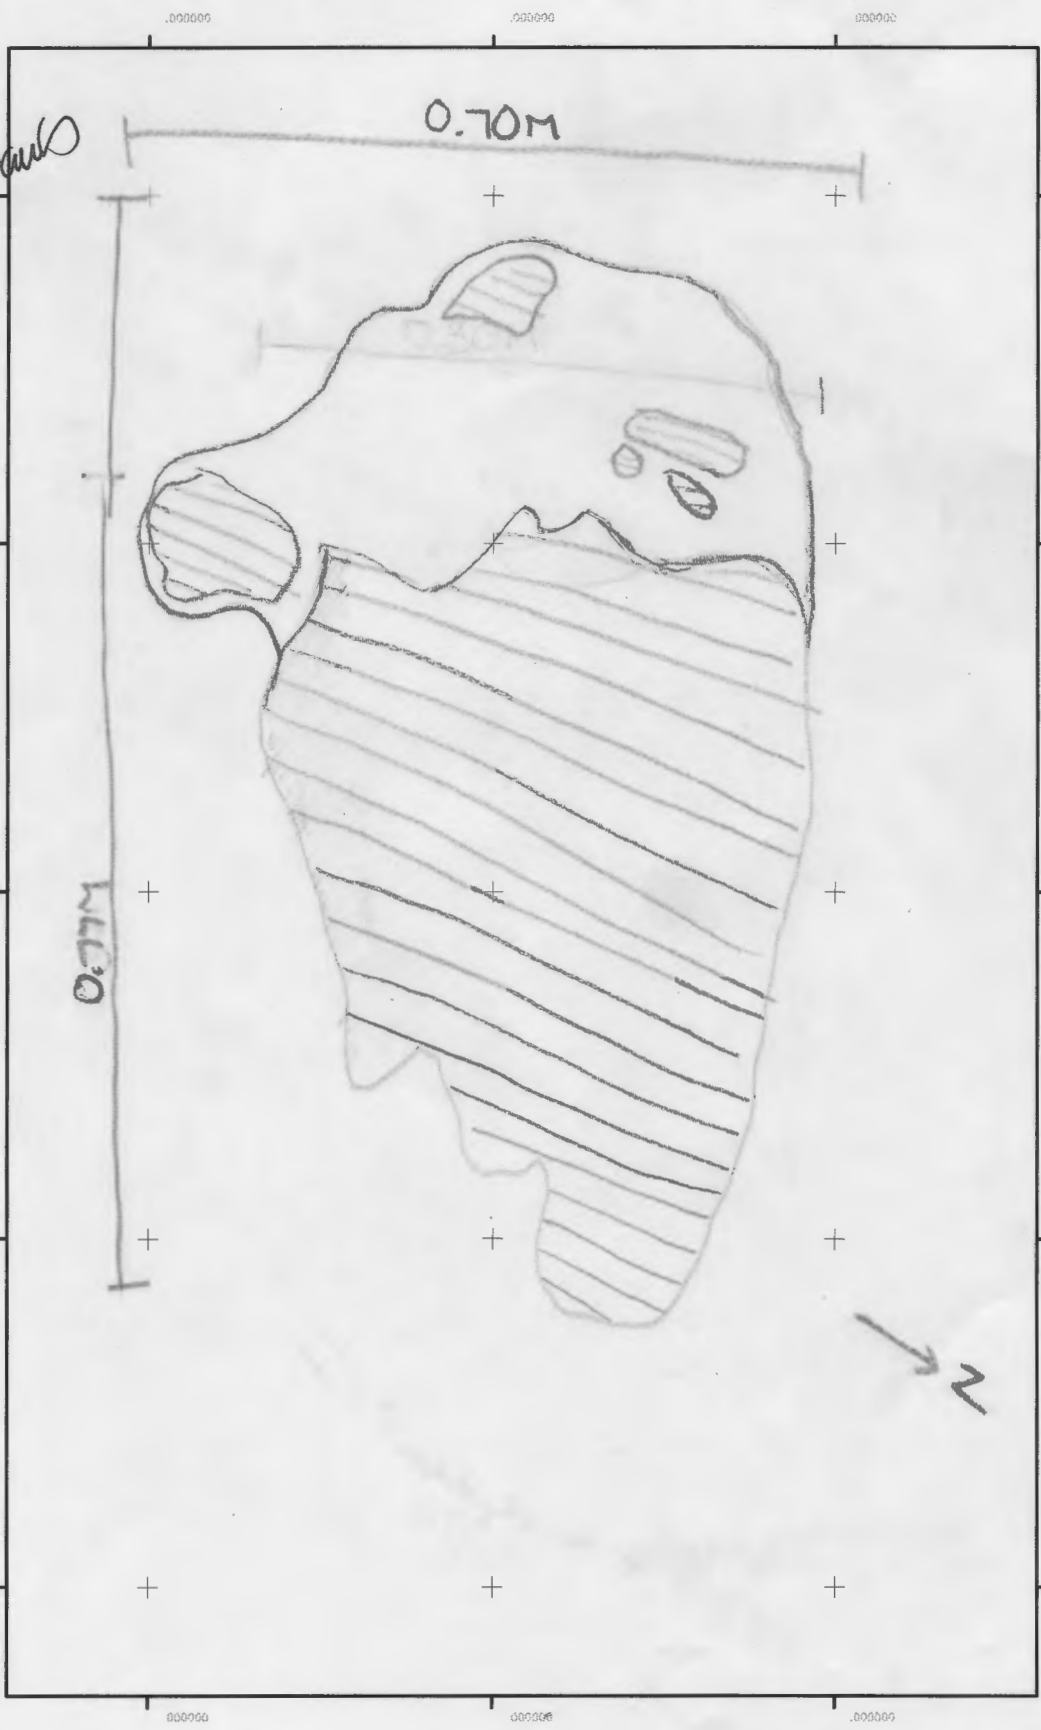

Gabii Project 2014

29

SU(s) # 3519 Area D

Your Name Michelle Vosters Date 10/07

KEY
Waffle
Dumb
= waffle
+ dumb

BUCKETS
11 1/2