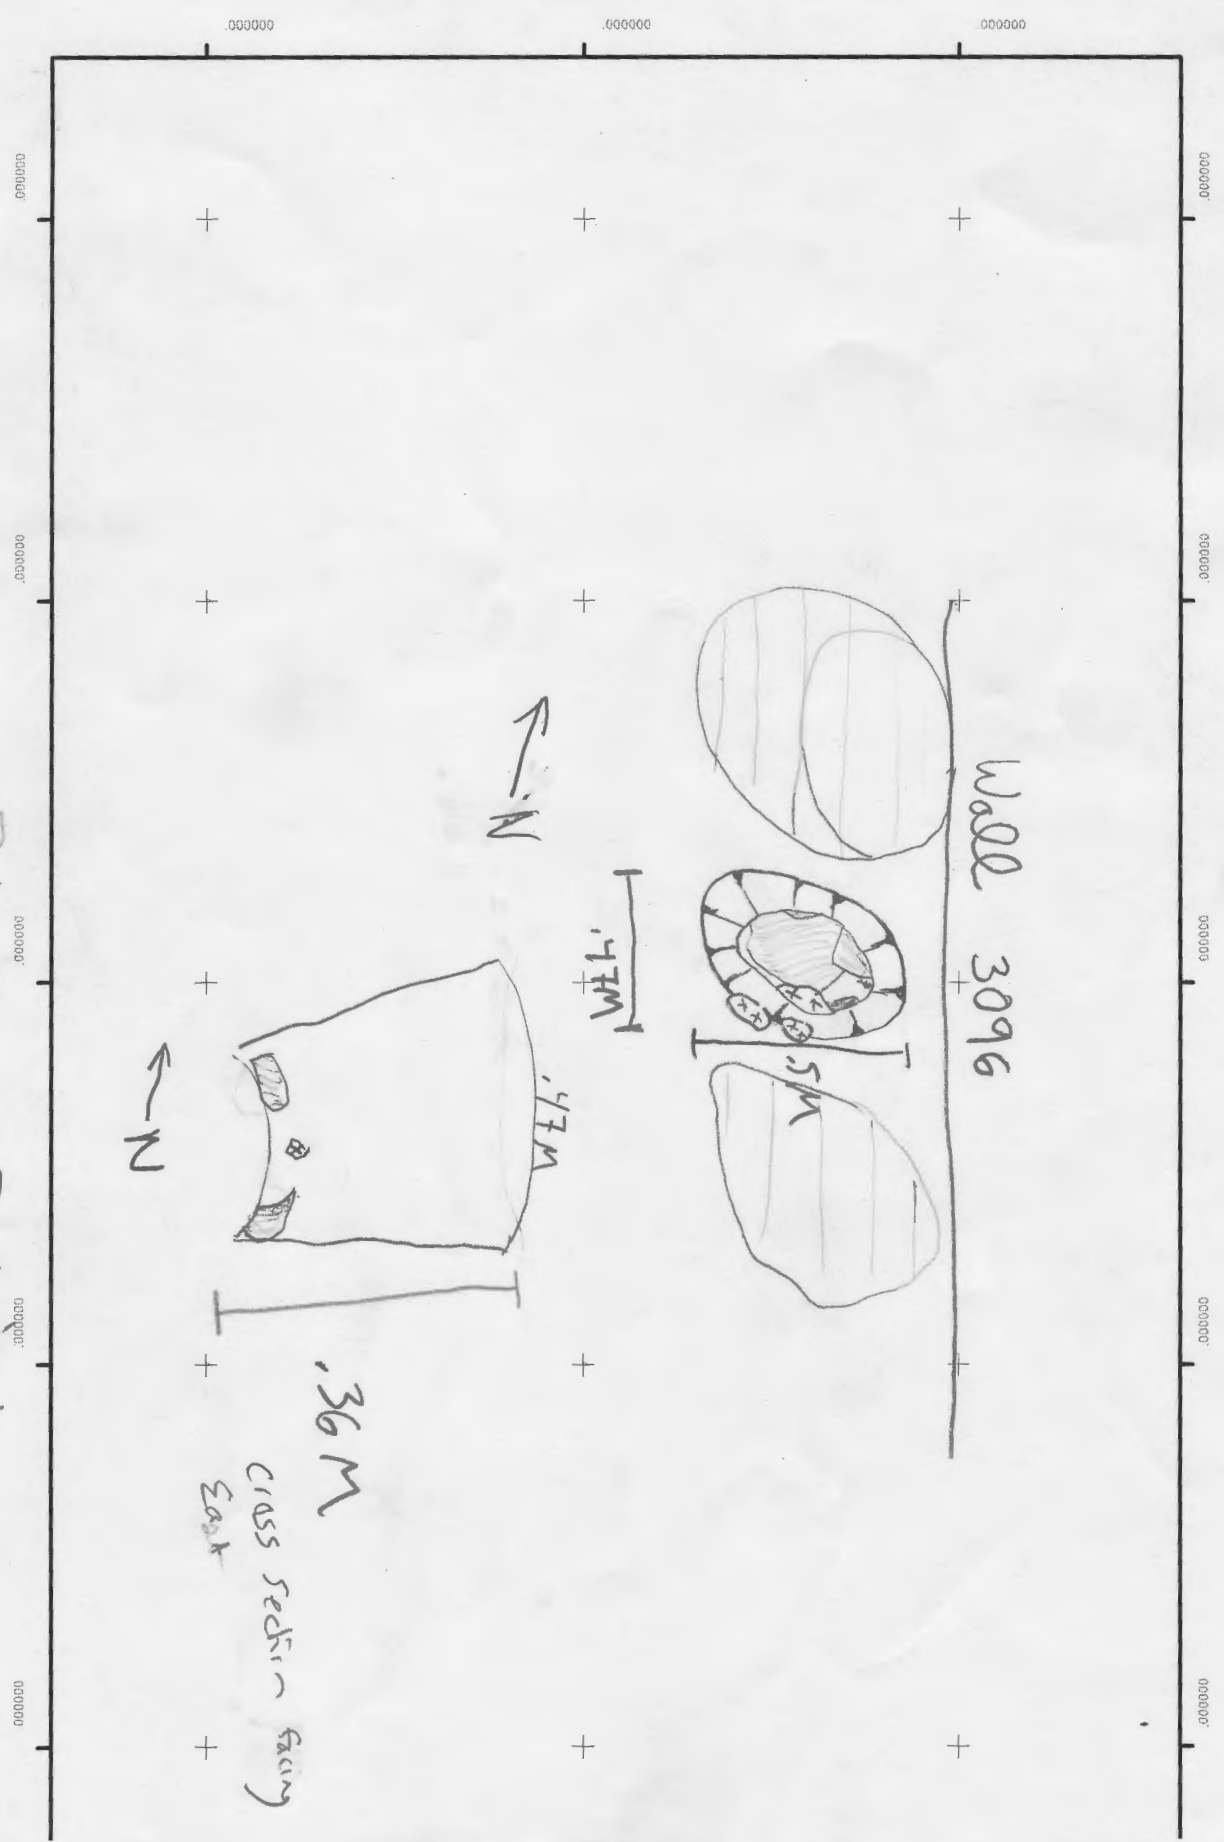

85

SU(s) # 3588 = cut Area D

Your Name Vicki Mason Date 18/7/14

- traverse
- basalt
- other cuts