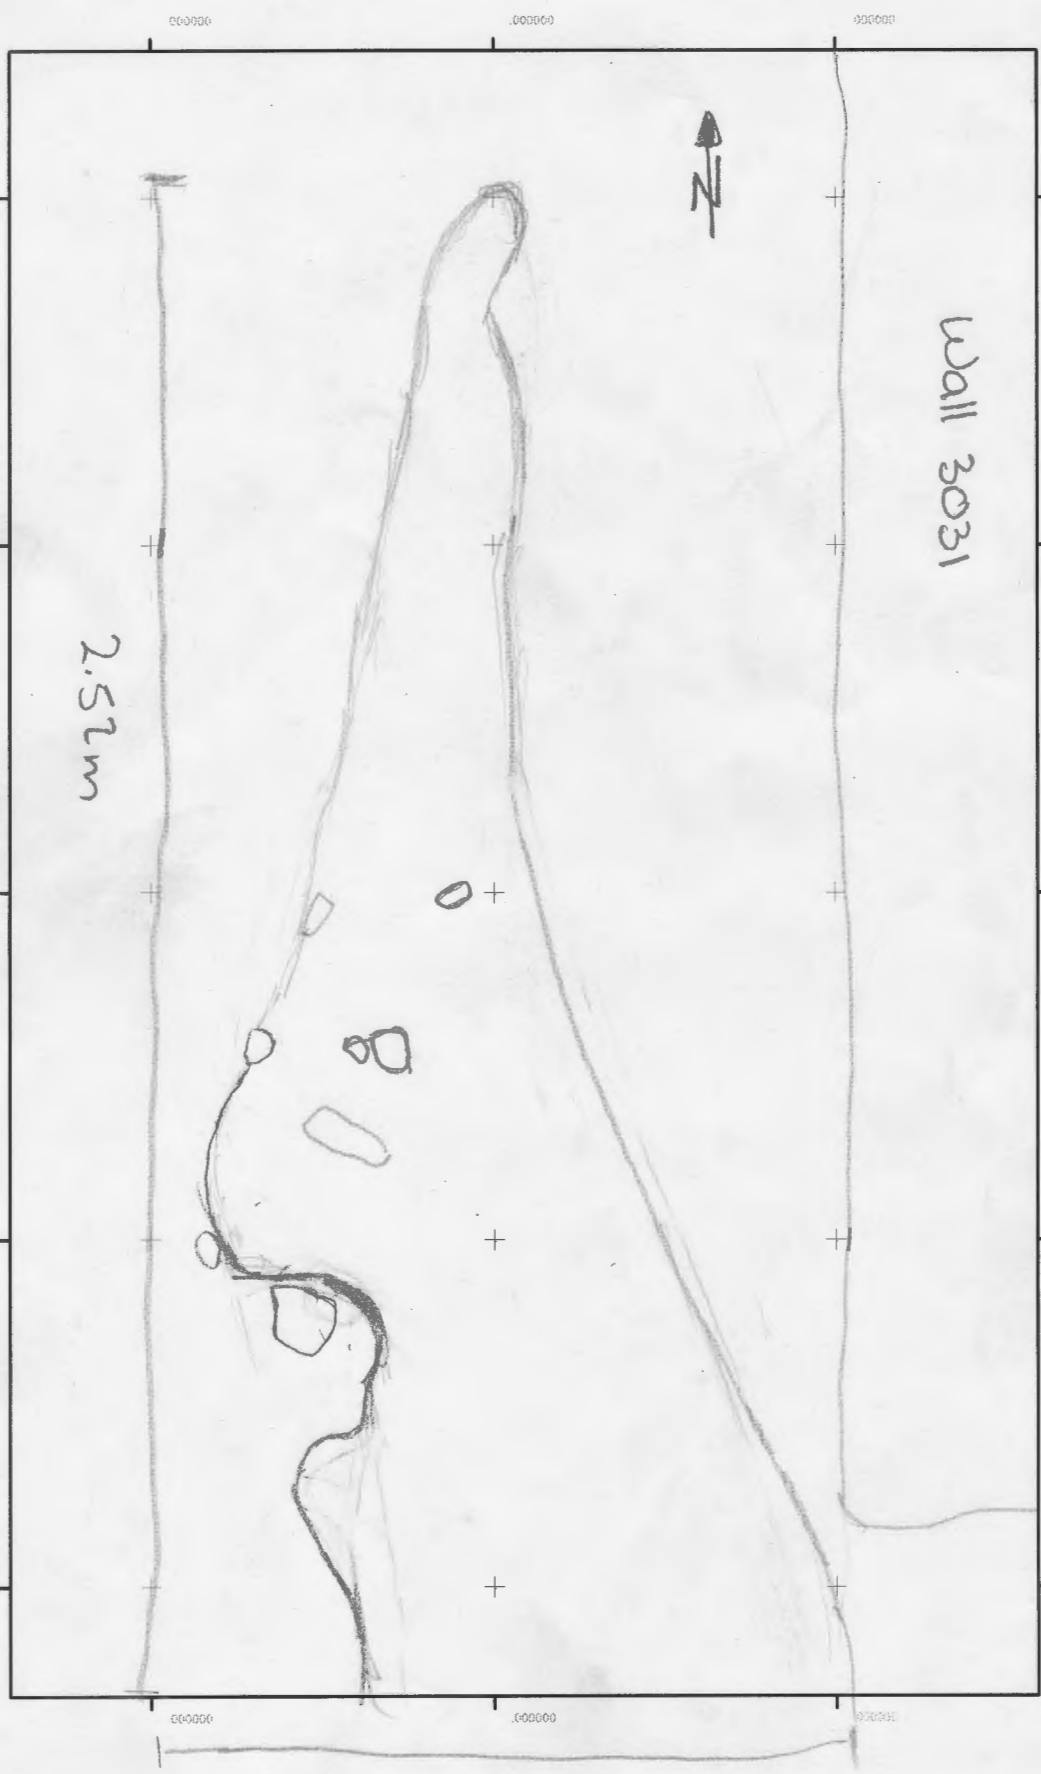

# Gabii Project 2014

SU(s) # 3482 Area D

Your Name Sophia Beni Date 07-07-14

□ - Info

||||| Buckets

1.24 m

2.52m

Wall 3031