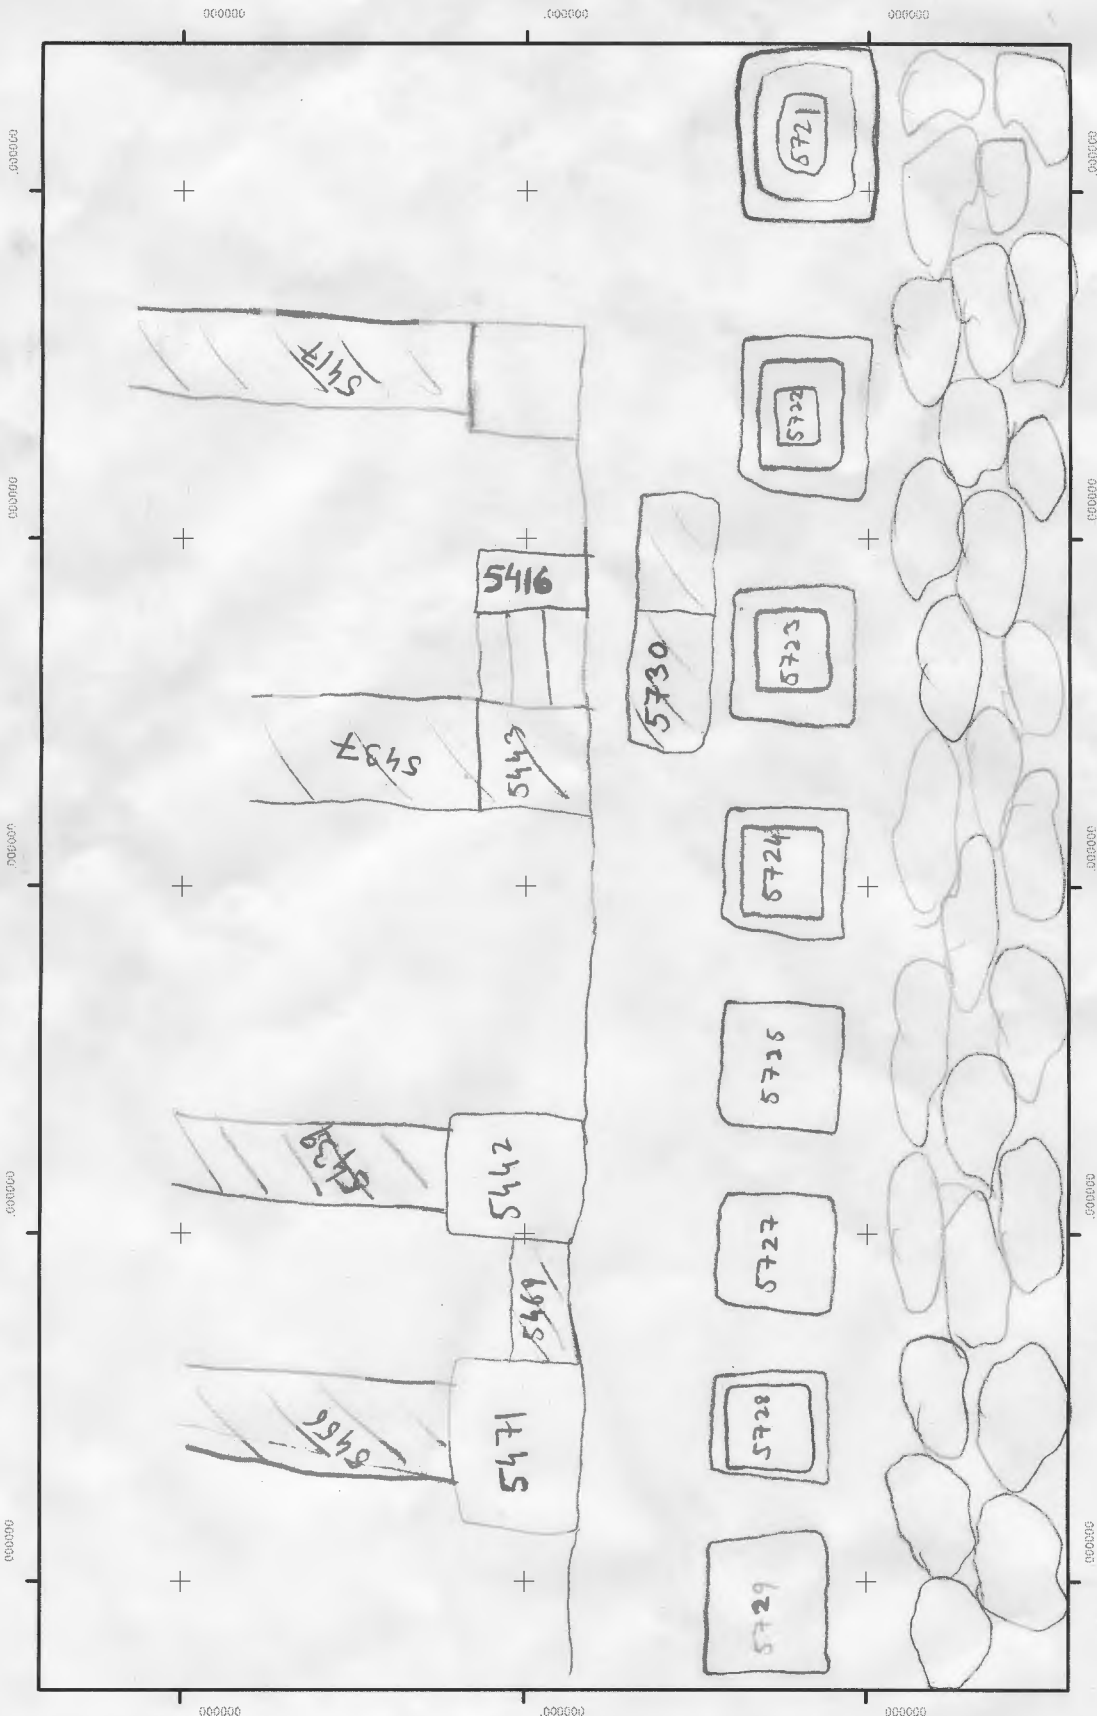

Gabii Project 2014

SU(s) # 5721, 5722, 5723, 5724, 5725, 5727, 5728, 5729 Area F

Your Name SABIAN HASANI Date 22/07/14

○ - Via Lybina
▨ - Wall