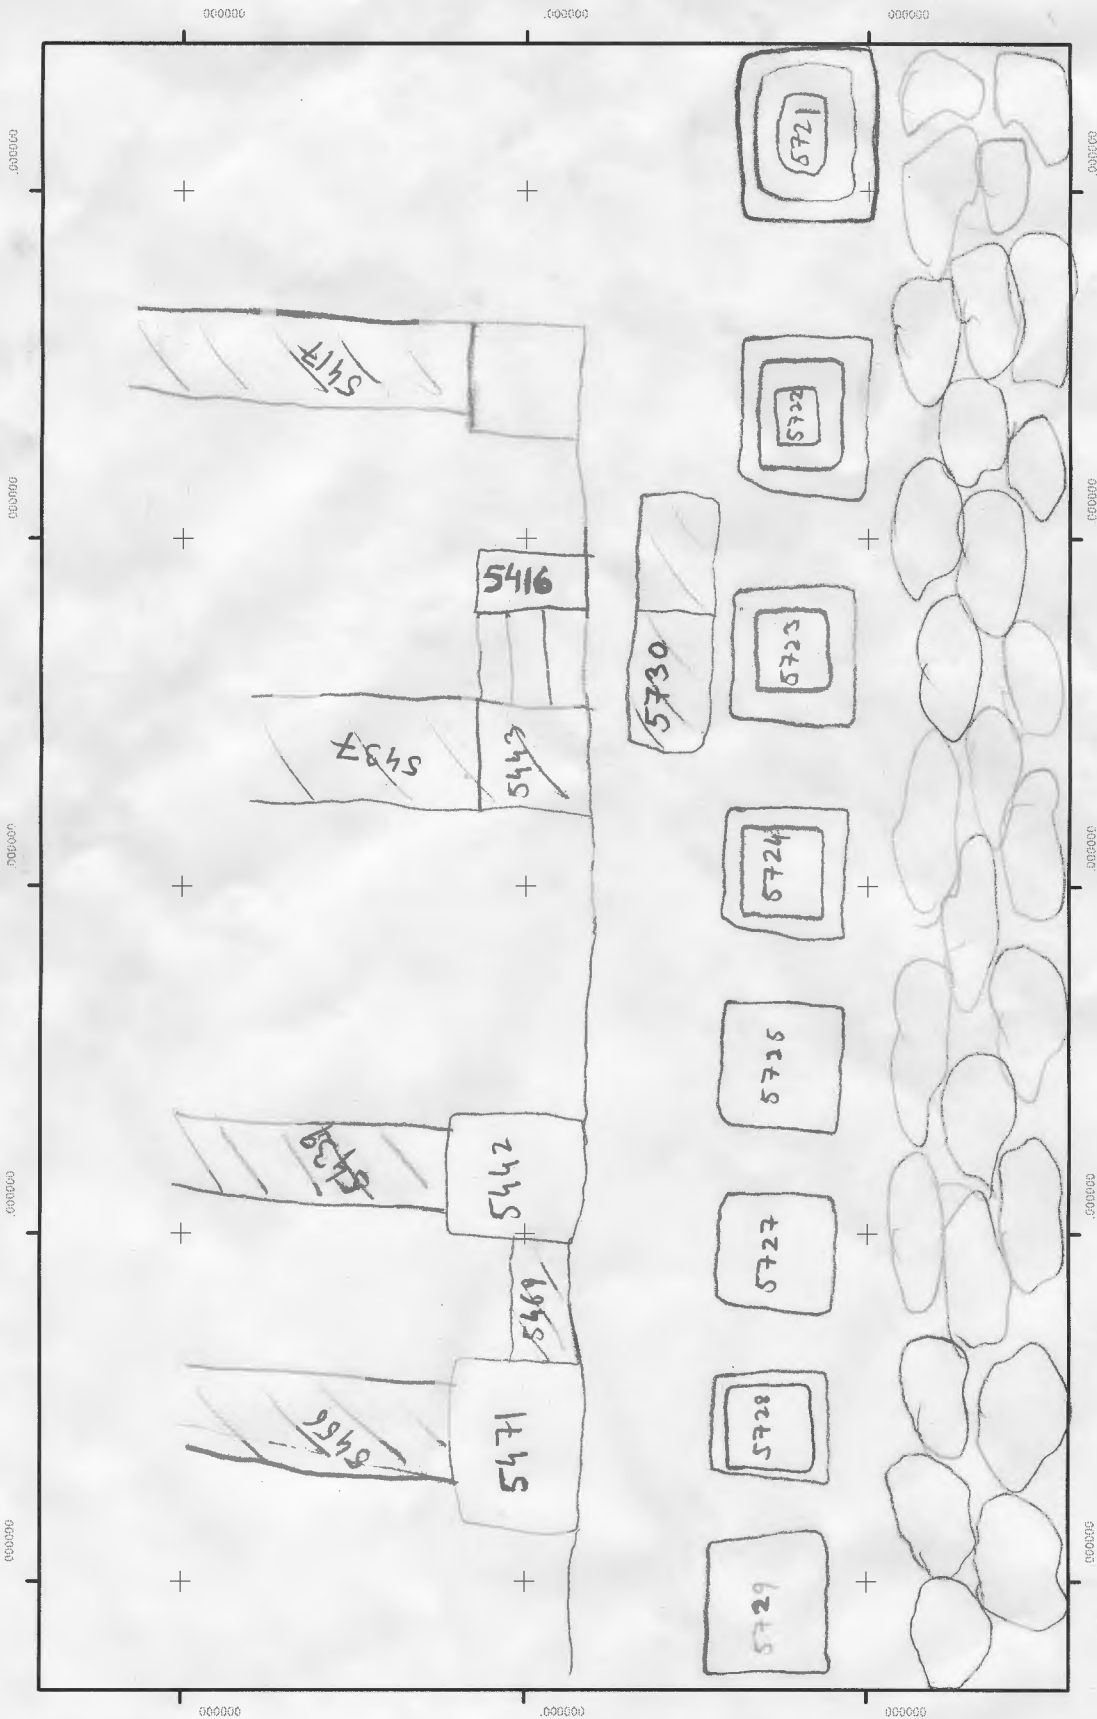

# Gabii Project 2014

SU(s) # 5721, 5722, 5723, 5724, 5725, 5727, 5728, 5729 Area F

Your Name SABIAN HASANI Date 22/07/14

○ - Via Lybina  
▨ - Wall