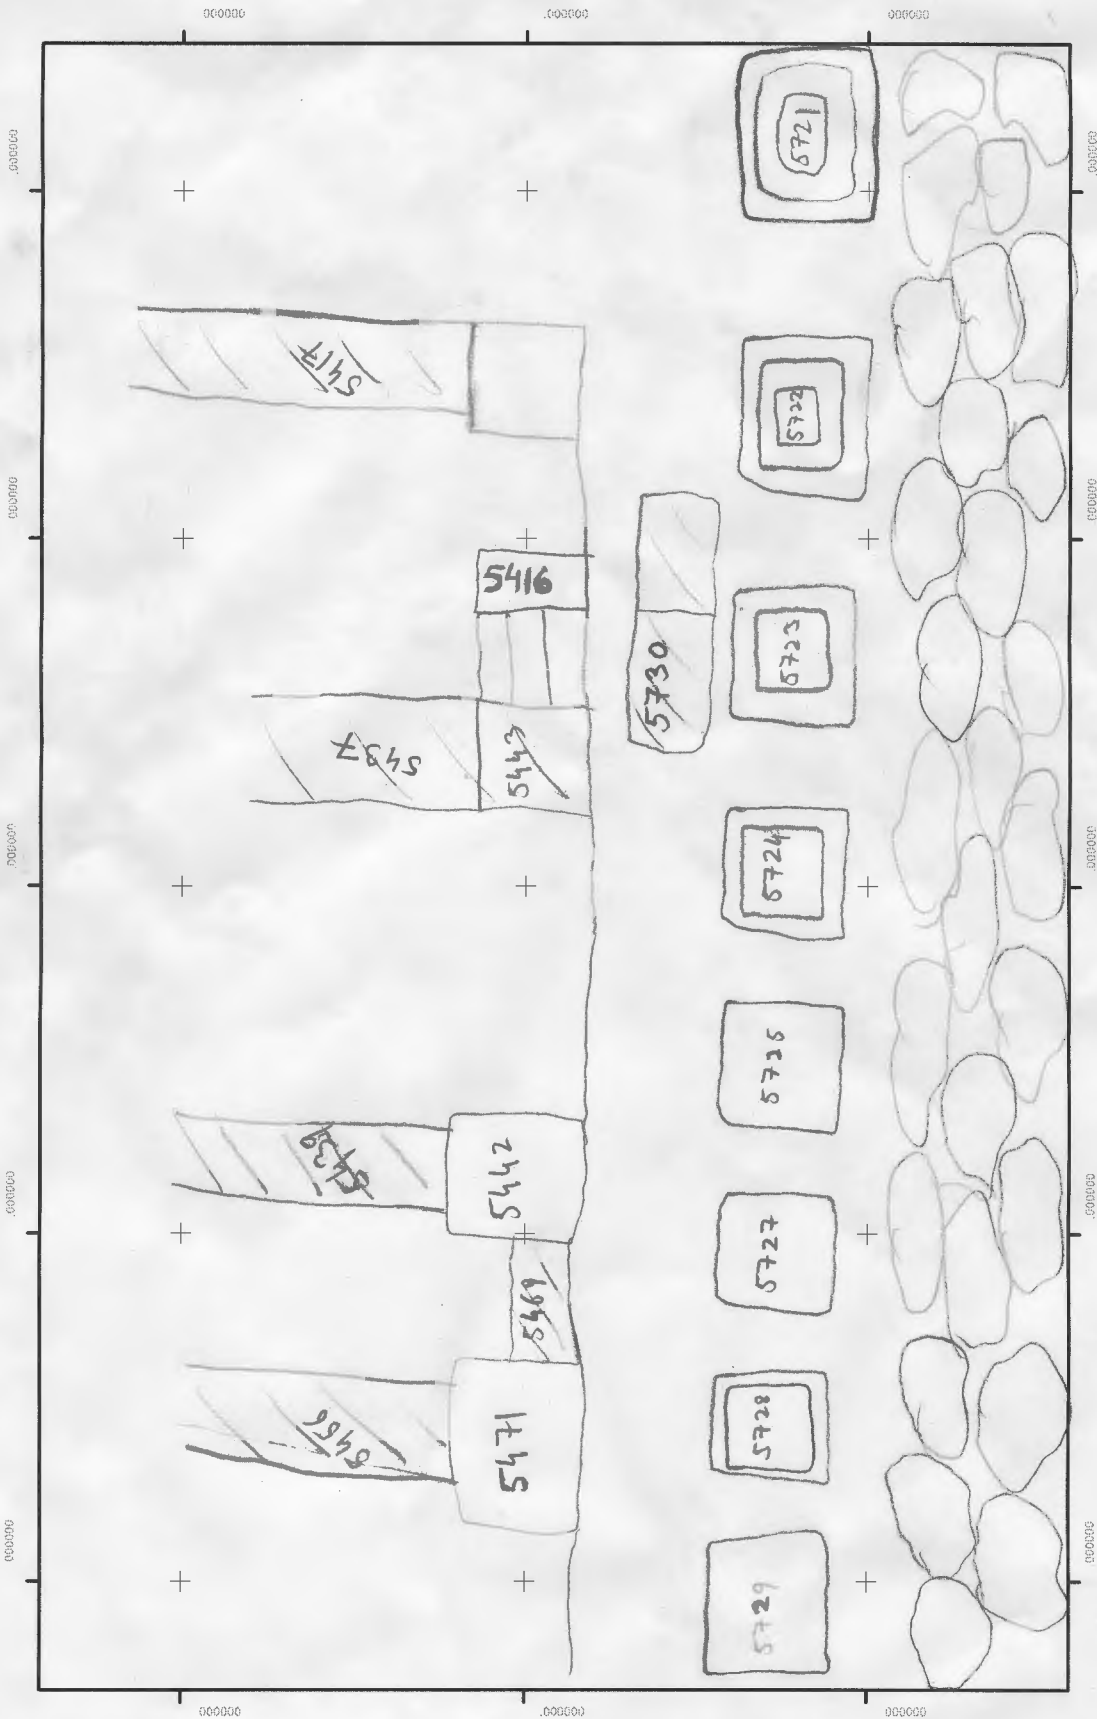

Gabii Project 2014

SU(s) # 5721, 5722, 5723, 5724, 5725, 5727, 5728, 5729 Area F

Your Name SABIAN HASANI Date 22/07/14

○ - Via Lybina
▧ - Wall