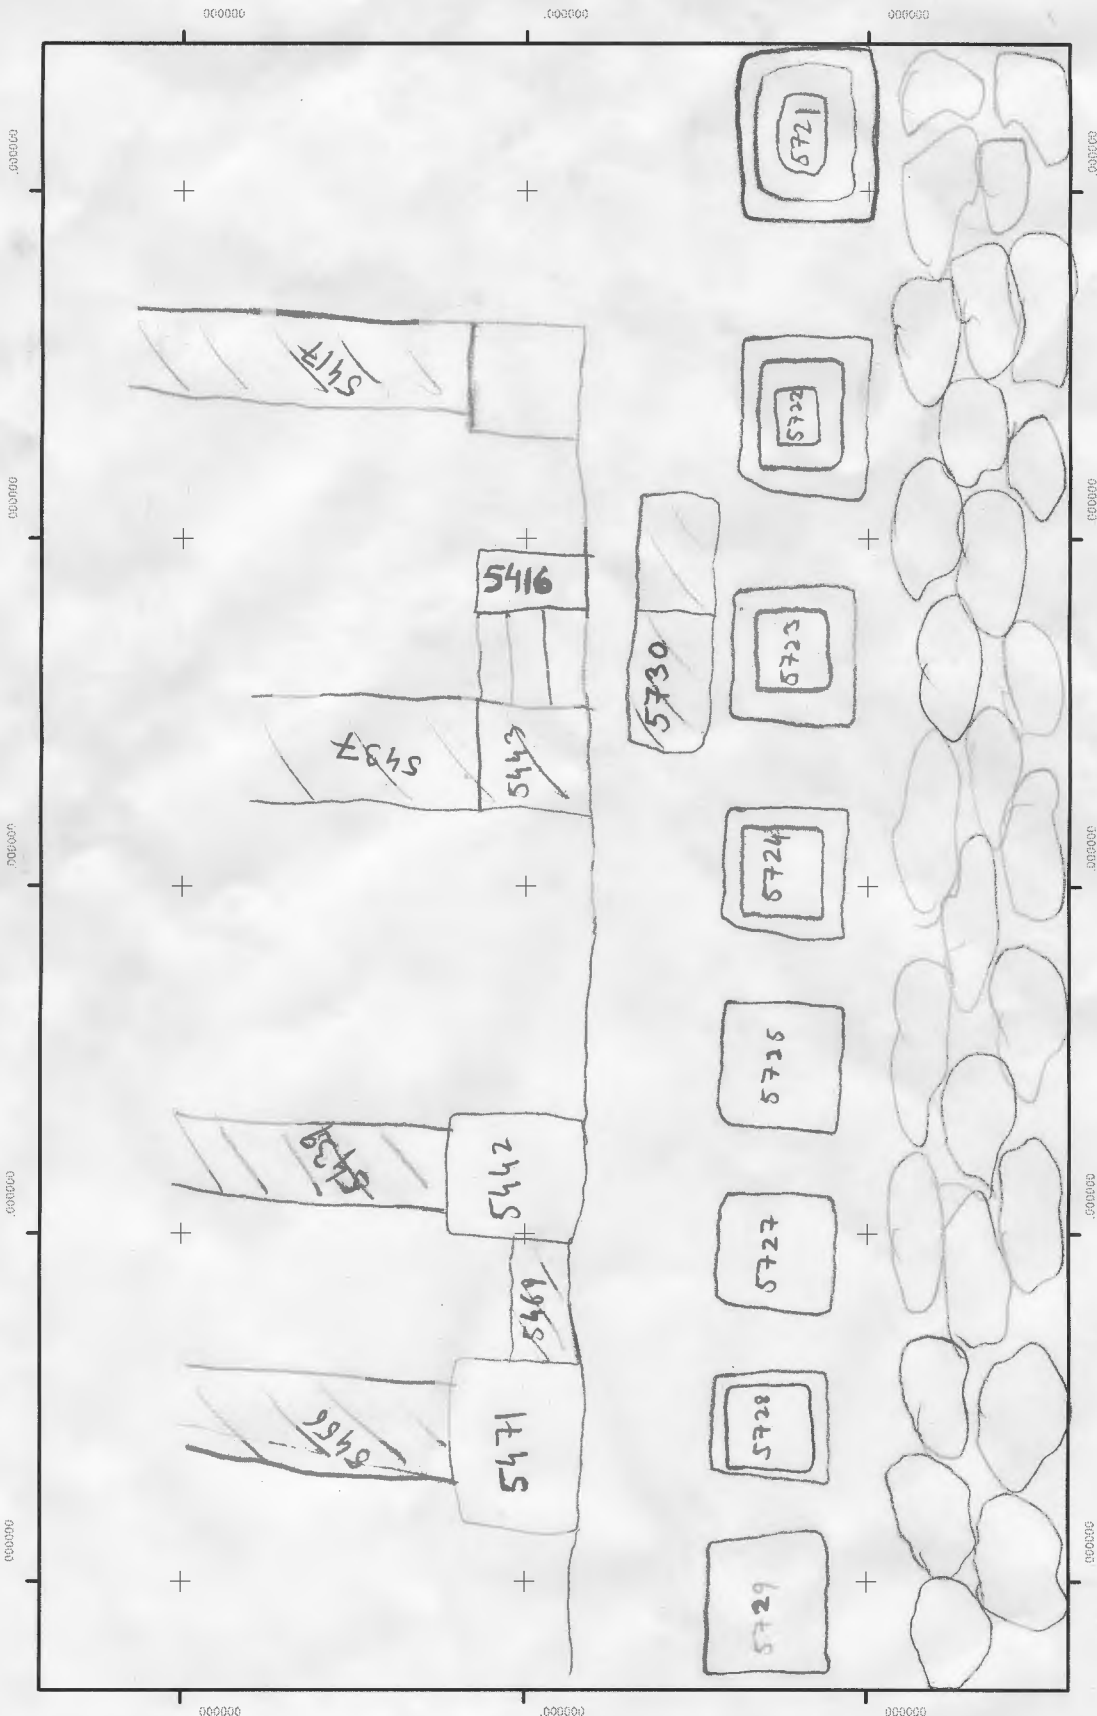

Gabii Project 2014

SU(s) # 5721, 5722, 5723, 5724, 5725, 5727, 5728, 5729 Area F

Your Name SABIAN HASANI Date 22/07/14

○ - Via Lybina
▧ - Wall