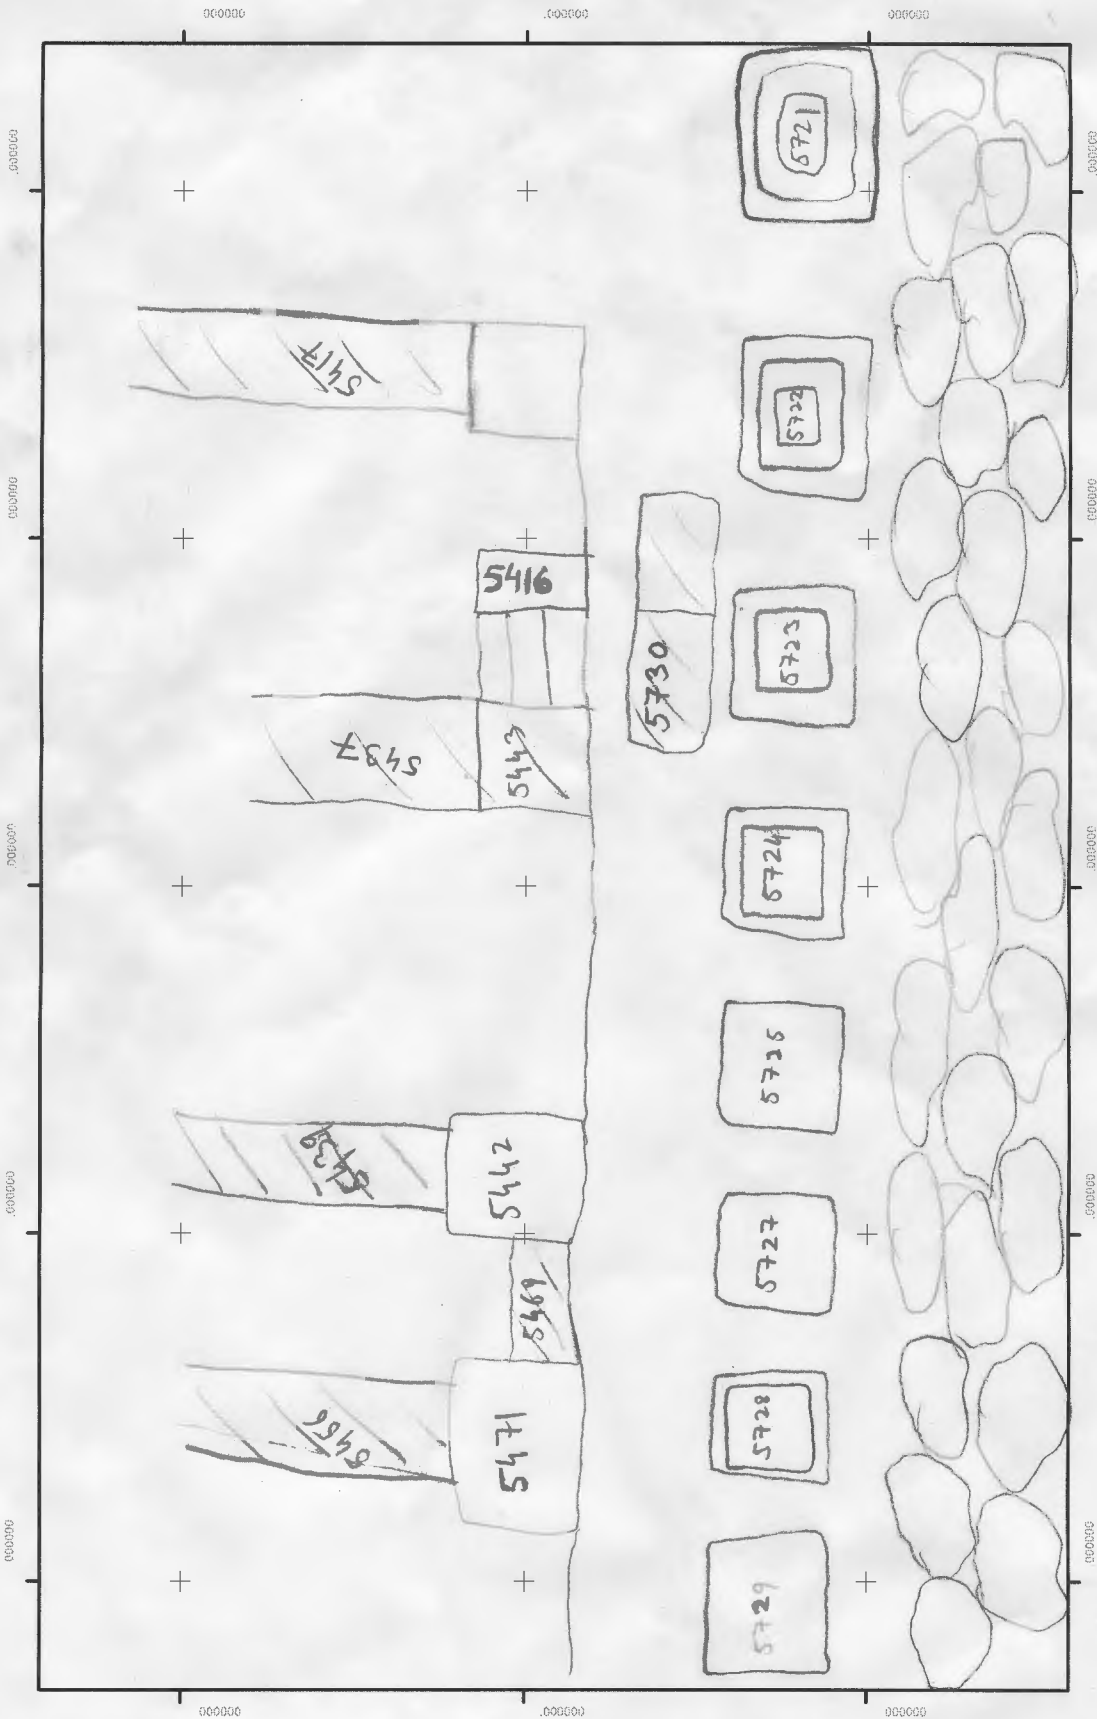

Gabii Project 2014

SU(s) # 5721, 5722, 5723, 5724, 5725, 5727, 5728, 5729 Area F

Your Name SABIAN HASANI Date 22/07/14

○ - Via Lybina
▨ - Wall