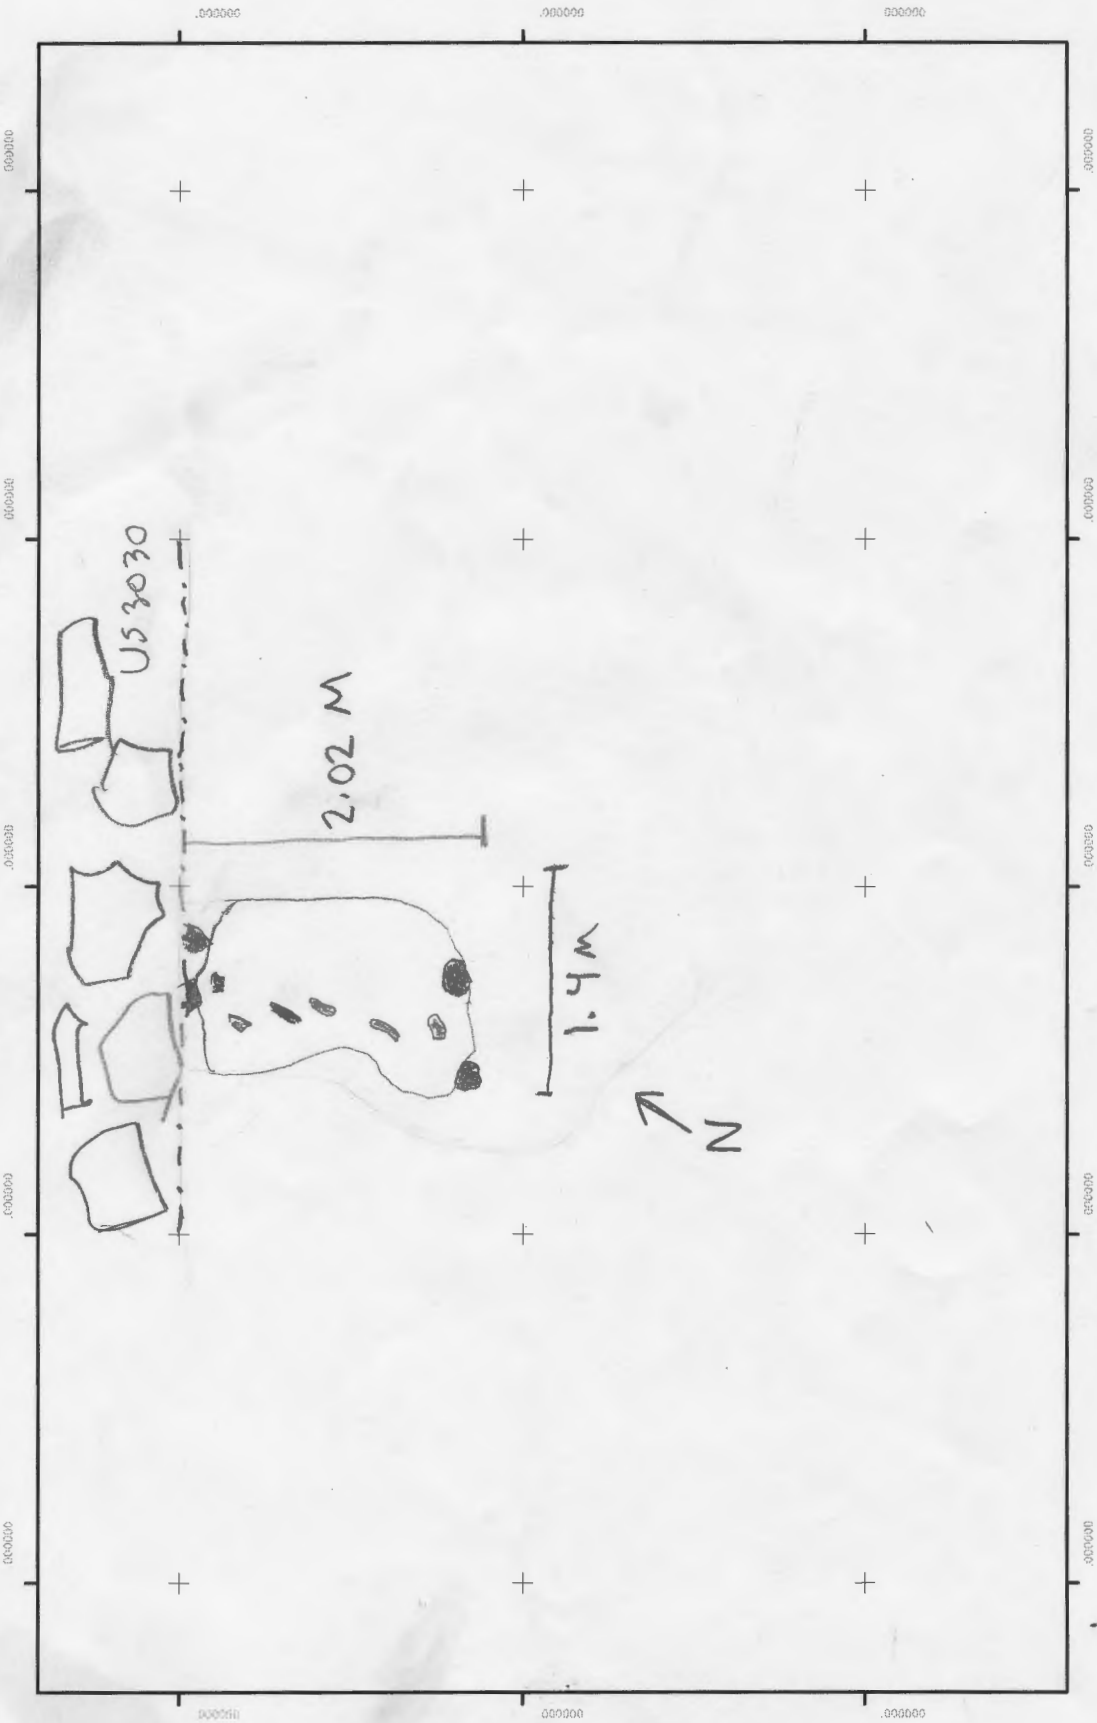

Gabii Project 2014

SU(s) # 3550 Area D

Your Name Vicki Noses Date 15/7/14

Buckets
11X 1

- Ashy, dark brown sediment
- Basalt
- Ceramic